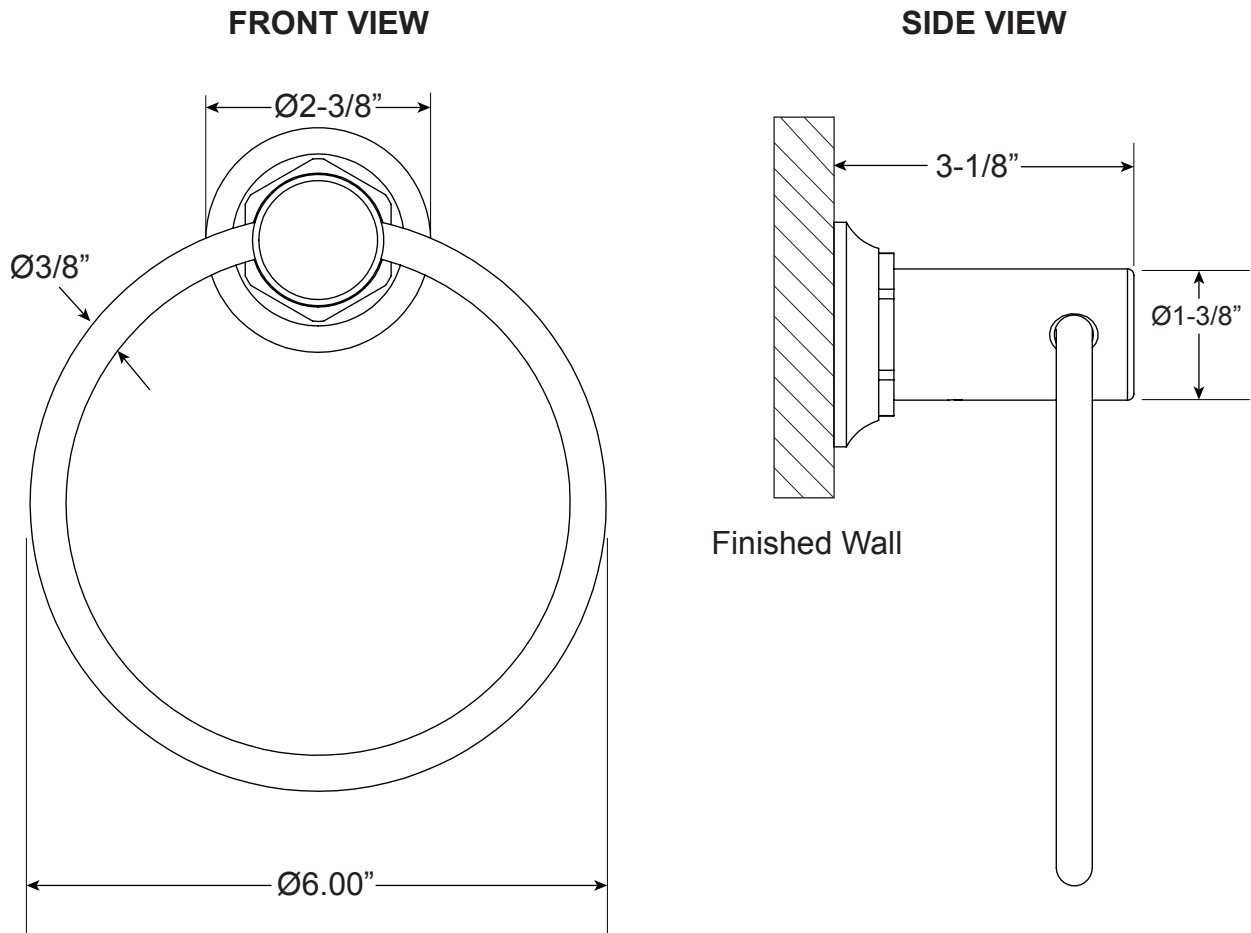

**FEATURES:**

- All brass construction.
- Available in all Sigma finishes.
- Warranty varies according to finish selection.
- Mounting bracket and screws are supplied.

**Series 31**  
*Accessories*

1.31TR00

## Towel Ring

Note: Measurements are subject to change. No responsibility is assumed for use of superseded or voided pages.