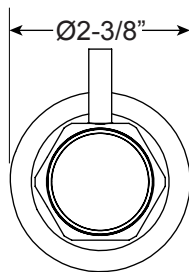

**FEATURES:**

- All brass construction.
- Available in all Sigma finishes.
- Warranty varies according to finish selection.
- Mounting bracket and screws are supplied.

**Series 31**  
*Accessories*

1.31RH00

**Robe Hook**

**FRONT VIEW**

**SIDE VIEW**