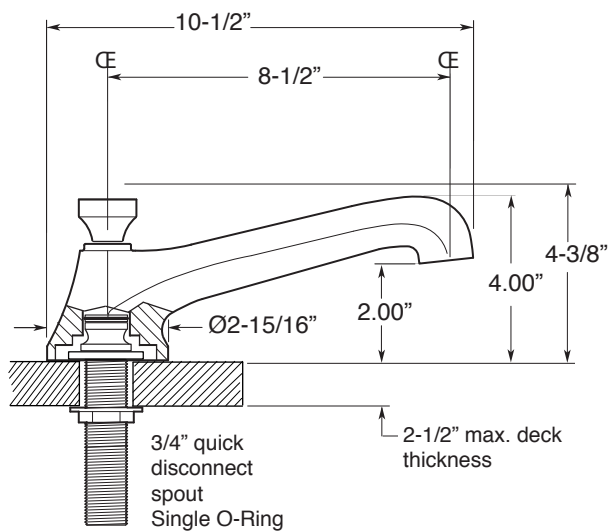

FEATURES:

- All brass construction.
- Cross handle style with setscrew attachment.
- 3/4" valve bodies with 1/4-turn ceramic disc cartridge.
- Available in all finishes. Warranty varies according to finish selection.
- Certified to meet or exceed the following codes and standards:
ASME A112.18.1/CSAB 125.1-2011

Series 310
Tribeca X
Roman Tub Set with Deckmount
Handshower and Diverter
1.313993
(1.313993T - Trim only)

Spout and valves install
 through 1-1/4" diameter holes.
 Plumber to provide 3/4" supply lines to valves

NOTE: 1/2" outlet for in-line vacuum breaker (18.15.055), and 60" chrome spiral hose (18.10.016) - INCLUDED