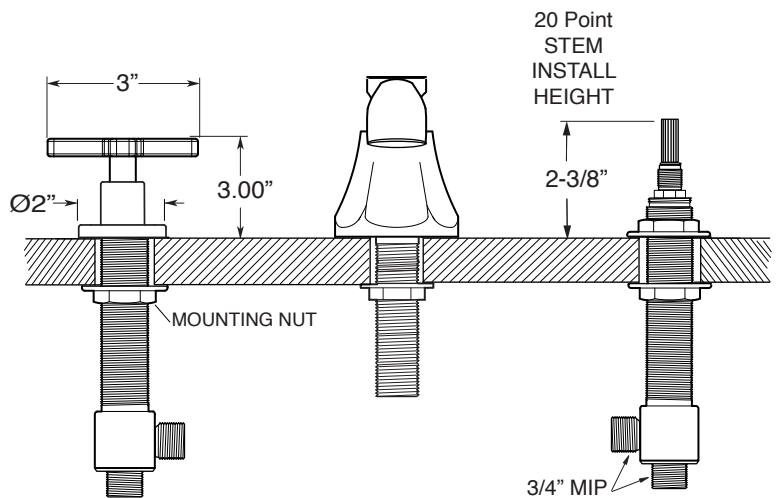

FEATURES:

- All brass construction.
- Cross handle style with setscrew attachment.
- 3/4" valve bodies with 1/4-turn ceramic disc cartridge.
- Available in all finishes. Warranty varies according to finish selection.
- Certified to meet or exceed the following codes and standards:
ASME A112.18.1/CSAB 125.1-2011

Series 310
Tribeca X
Roman Tub Set with Deckmount
Handshower and Diverter
1.313993
(1.313993T - Trim only)

Spout and valves install
 through 1-1/4" diameter holes.
 Plumber to provide 3/4" supply lines to valves

NOTE: 1/2" outlet for in-line vacuum breaker (18.15.055), and 60" chrome spiral hose (18.10.016) - INCLUDED