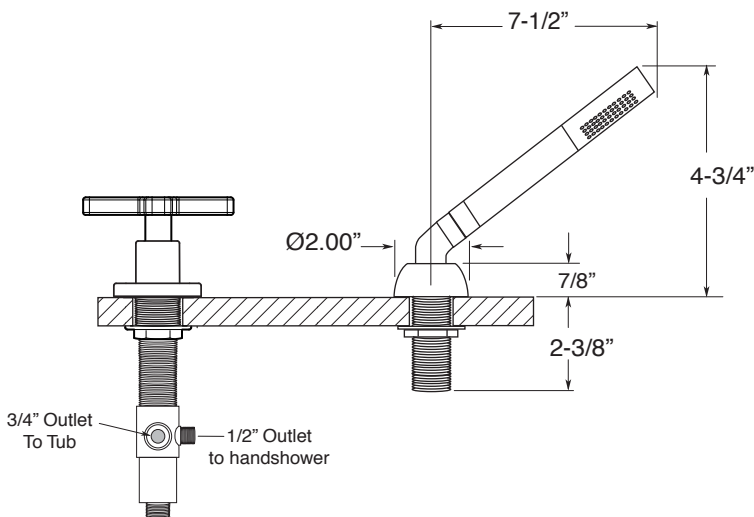

FEATURES:

- All brass construction.
- Cross handle style with setscrew attachment.
- 3/4" valve bodies with 1/4-turn ceramic disc cartridge.
- Available in all finishes. Warranty varies according to finish selection.
- Certified to meet or exceed the following codes and standards:
ASME A112.18.1/CSAB 125.1-2011

Series 310
Tribeca X
Roman Tub Set with Deckmount
Handshower and Diverter
1.313993
(1.313993T - Trim only)

Spout and valves install
 through 1-1/4" diameter holes.
 Plumber to provide 3/4" supply lines to valves

NOTE: 1/2" outlet for in-line vacuum breaker (18.15.055), and 60" chrome spiral hose (18.10.016) - INCLUDED