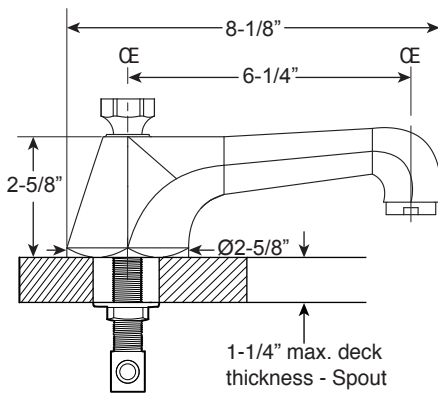

Series 310

Widespread Lavatory Set

1.313908

Tribeca X Handle

20 pt.

FEATURES:

- All brass construction.
- Flexible hoses designed to be installed on 8" to 16" centers.
- Includes drain assembly pictured below.
- 20pt. 1/4-turn ceramic disc valve cartridge.
- Standard aerator is limited to 1.2 gpm.
- Available in all finishes. Warranty varies according to finish selection.
- Certified to meet or exceed the following codes and standards:
ASME A112.18.1/CSAB 125.1-2012

NOTE: Spout and valves install through 1-1/4" diameter holes

**Soft Touch
Drain Assembly
P/N: 18.11.052**

20 pt. Replacement
Cartridge Part #'s

HOT: 18.30.036
COLD: 18.30.035