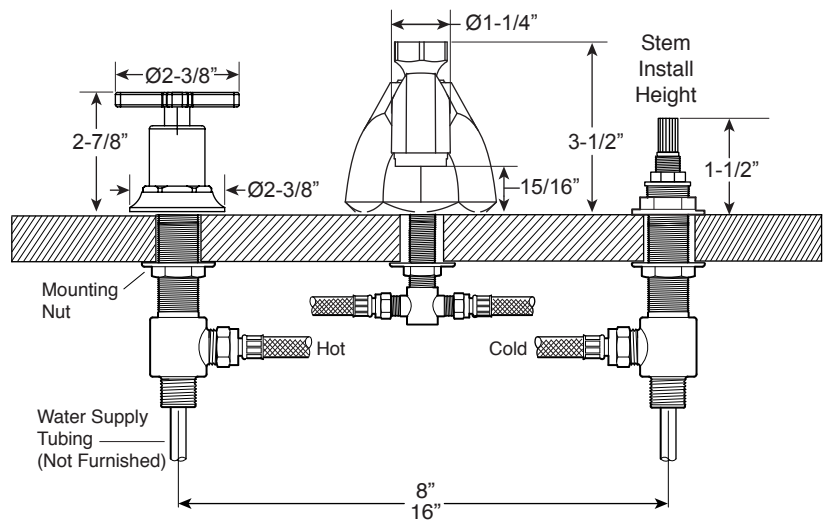

Series 310

Widespread Lavatory Set

1.313908

Tribeca X Handle

20 pt.

FEATURES:

- All brass construction.
- Flexible hoses designed to be installed on 8" to 16" centers.
- Includes drain assembly pictured below.
- 20pt. 1/4-turn ceramic disc valve cartridge.
- Standard aerator is limited to 1.2 gpm.
- Available in all finishes. Warranty varies according to finish selection.
- Certified to meet or exceed the following codes and standards:
ASME A112.18.1/CSAB 125.1-2012

NOTE: Spout and valves install through 1-1/4" diameter holes

**Soft Touch
Drain Assembly
P/N: 18.11.052**

20 pt. Replacement
Cartridge Part #'s

HOT: 18.30.036
COLD: 18.30.035