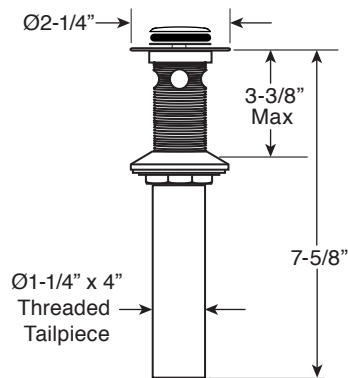

Series 310

Widespread Lavatory Set

1.313908

Tribeca X Handle

20 pt.

FEATURES:

- All brass construction.
- Flexible hoses designed to be installed on 8" to 16" centers.
- Includes drain assembly pictured below.
- 20pt. 1/4-turn ceramic disc valve cartridge.
- Standard aerator is limited to 1.2 gpm.
- Available in all finishes. Warranty varies according to finish selection.
- Certified to meet or exceed the following codes and standards:
ASME A112.18.1/CSAB 125.1-2012

NOTE: Spout and valves install through 1-1/4" diameter holes

**Soft Touch
Drain Assembly
P/N: 18.11.052**

20 pt. Replacement
Cartridge Part #'s

HOT: 18.30.036
COLD: 18.30.035