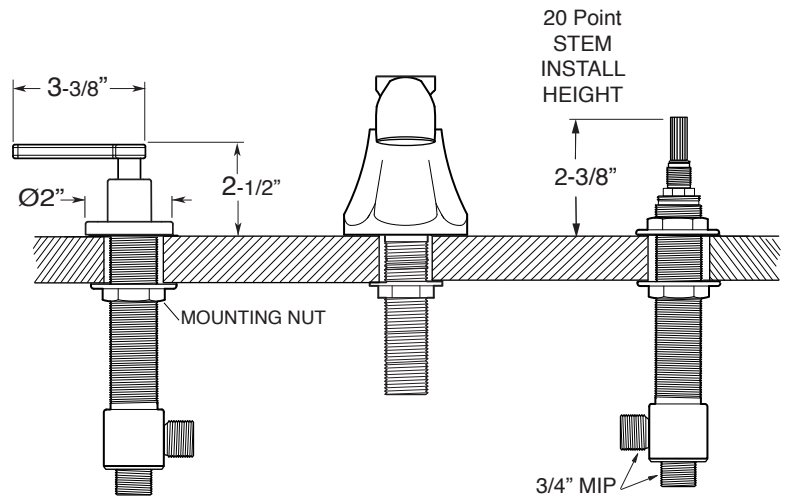

**FEATURES:**

- All brass construction.
- Cross handle style with setscrew attachment.
- 3/4" valve bodies with 1/4-turn ceramic disc cartridge.
- Available in all finishes. Warranty varies according to finish selection.
- Certified to meet or exceed the following codes and standards:  
ASME A112.18.1/CSAB 125.1-2011

**Series 310**  
**Tribeca**  
**Roman Tub Set with Deckmount**  
**Handshower and Diverter**  
**1.312993**  
**(1.312993T - Trim only)**

Spout and valves install  
 through 1-1/4" diameter holes.  
 Plumber to provide 3/4" supply lines to valves

**NOTE: 1/2" outlet for in-line vacuum breaker**  
**(18.15.055), and 60" chrome spiral hose**  
**(18.10.016) - INCLUDED**