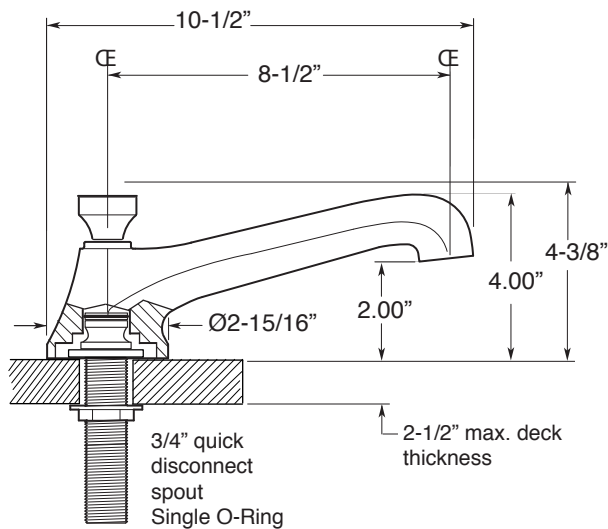

**FEATURES:**

- All brass construction.
- Cross handle style with setscrew attachment.
- 3/4" valve bodies with 1/4-turn ceramic disc cartridge.
- Available in all finishes. Warranty varies according to finish selection.
- Certified to meet or exceed the following codes and standards:  
ASME A112.18.1/CSAB 125.1-2011

**Series 310**  
**Tribeca**  
**Roman Tub Set with Deckmount**  
**Handshower and Diverter**  
**1.312993**  
**(1.312993T - Trim only)**

Spout and valves install  
 through 1-1/4" diameter holes.  
 Plumber to provide 3/4" supply lines to valves

**NOTE: 1/2" outlet for in-line vacuum breaker**  
**(18.15.055), and 60" chrome spiral hose**  
**(18.10.016) - INCLUDED**