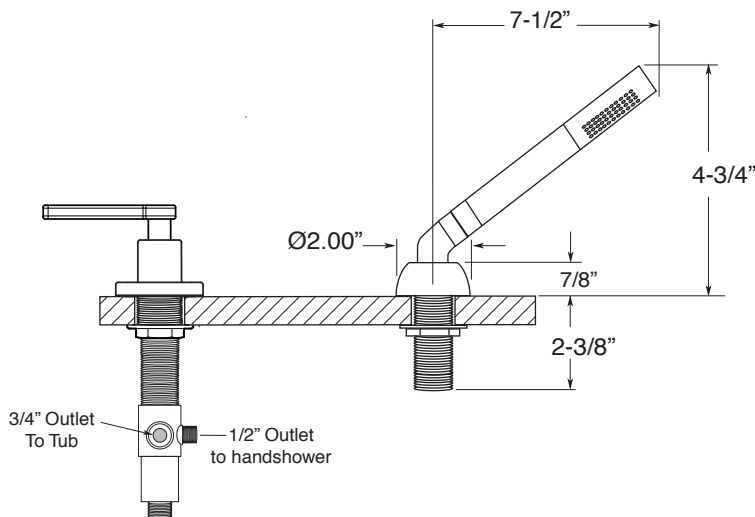

**FEATURES:**

- All brass construction.
- Cross handle style with setscrew attachment.
- 3/4" valve bodies with 1/4-turn ceramic disc cartridge.
- Available in all finishes. Warranty varies according to finish selection.
- Certified to meet or exceed the following codes and standards:  
ASME A112.18.1/CSAB 125.1-2011

**Series 310**  
**Tribeca**  
**Roman Tub Set with Deckmount**  
**Handshower and Diverter**  
**1.312993**  
**(1.312993T - Trim only)**

Spout and valves install  
 through 1-1/4" diameter holes.  
 Plumber to provide 3/4" supply lines to valves

**NOTE: 1/2" outlet for in-line vacuum breaker**  
**(18.15.055), and 60" chrome spiral hose**  
**(18.10.016) - INCLUDED**