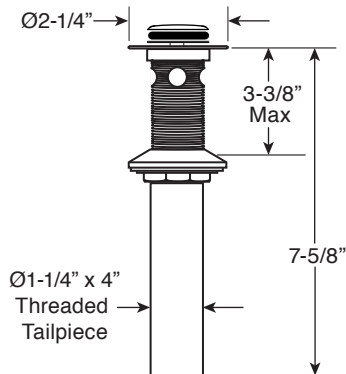

**Series 310**  
*Widespread Lavatory Set*

1.312908

**Tribeca Handle**

**20 pt.**

**FEATURES:**

- All brass construction.
- Flexible hoses designed to be installed on 8" to 16" centers.
- Includes drain assembly pictured below.
- 20pt. 1/4-turn ceramic disc valve cartridge.
- Standard aerator is limited to 1.2 gpm.
- Available in all finishes. Warranty varies according to finish selection.
- Certified to meet or exceed the following codes and standards:  
ASME A112.18.1/CSAB 125.1-2012

**Soft Touch  
Drain Assembly**  
P/N: 18.11.052

NOTE: Spout and valves install through 1-1/4" diameter holes

<b>20 pt.</b> Replacement Cartridge Part #'s
<b>HOT:</b> 18.30.036
<b>COLD:</b> 18.30.035

Note: Measurements are subject to change. No responsibility is assumed for use of superseded or voided pages.