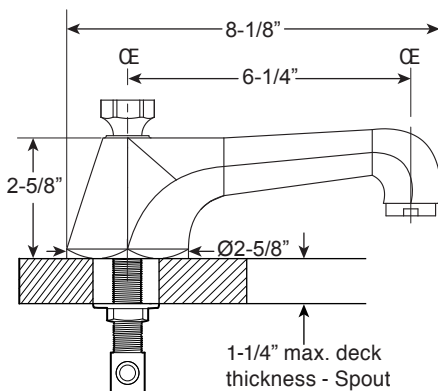

**Series 310**  
*Widespread Lavatory Set*

1.312908

**Tribeca Handle**

**20 pt.**

**FEATURES:**

- All brass construction.
- Flexible hoses designed to be installed on 8" to 16" centers.
- Includes drain assembly pictured below.
- 20pt. 1/4-turn ceramic disc valve cartridge.
- Standard aerator is limited to 1.2 gpm.
- Available in all finishes. Warranty varies according to finish selection.
- Certified to meet or exceed the following codes and standards:  
ASME A112.18.1/CSAB 125.1-2012

**Soft Touch  
Drain Assembly**  
P/N: 18.11.052

NOTE: Spout and valves install through 1-1/4" diameter holes

<b>20 pt.</b> Replacement Cartridge Part #'s
<b>HOT:</b> 18.30.036
<b>COLD:</b> 18.30.035

Note: Measurements are subject to change. No responsibility is assumed for use of superseded or voided pages.