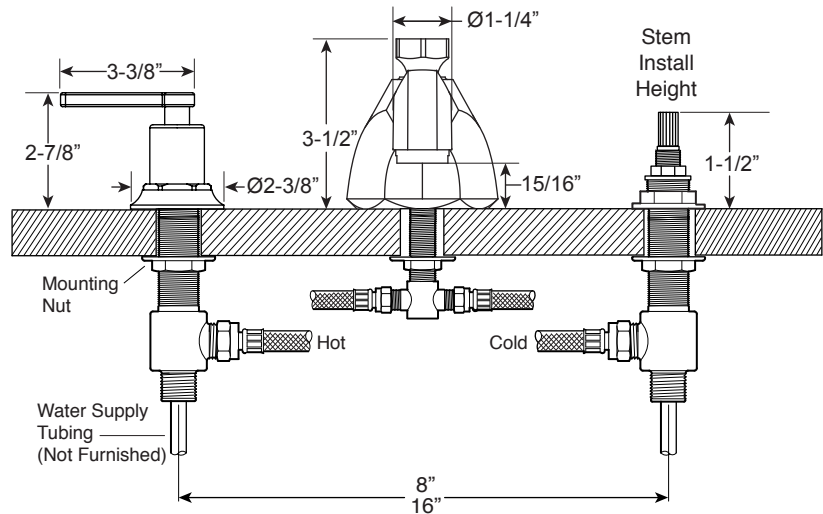

**Series 310**  
*Widespread Lavatory Set*

1.312908

**Tribeca Handle**

**20 pt.**

**FEATURES:**

- All brass construction.
- Flexible hoses designed to be installed on 8" to 16" centers.
- Includes drain assembly pictured below.
- 20pt. 1/4-turn ceramic disc valve cartridge.
- Standard aerator is limited to 1.2 gpm.
- Available in all finishes. Warranty varies according to finish selection.
- Certified to meet or exceed the following codes and standards:  
ASME A112.18.1/CSAB 125.1-2012

**Soft Touch  
Drain Assembly**  
P/N: 18.11.052

NOTE: Spout and valves install through 1-1/4" diameter holes

<b>20 pt.</b> Replacement Cartridge Part #'s
<b>HOT:</b> 18.30.036
<b>COLD:</b> 18.30.035

Note: Measurements are subject to change. No responsibility is assumed for use of superseded or voided pages.