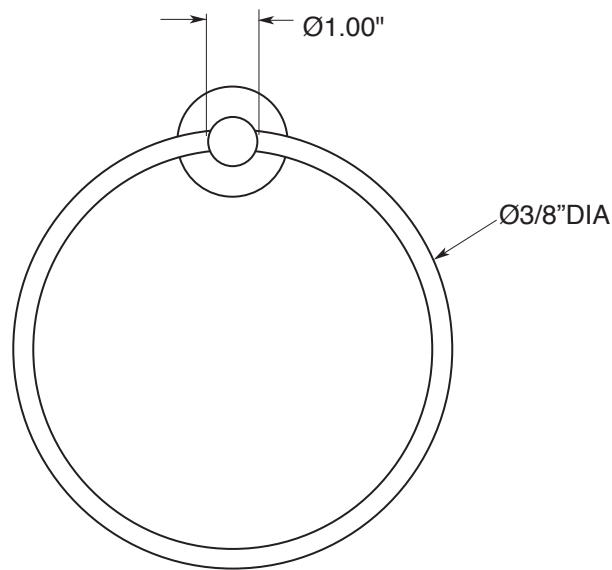

FEATURES:

- All brass construction.
- Available in all Sigma finishes. Warranty varies according to finish selection.
- Mounting bracket and screws are supplied.

Accessories

Series 25
Towel Ring
1.25TR00

TOP VIEW

FRONT VIEW

SIDE VIEW

Note: Measurements are subject to change or cancellation. No responsibility is assumed for use of superseded or voided pages.