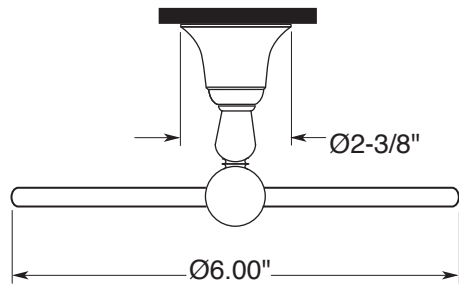

FEATURES:

- All brass construction.
- Available in all Sigma finishes. Warranty varies according to finish selection.
- Mounting bracket and screws are supplied.

Accessories

Series 25
Towel Ring
1.25TR00

TOP VIEW

FRONT VIEW

SIDE VIEW

Note: Measurements are subject to change or cancellation. No responsibility is assumed for use of superseded or voided pages.