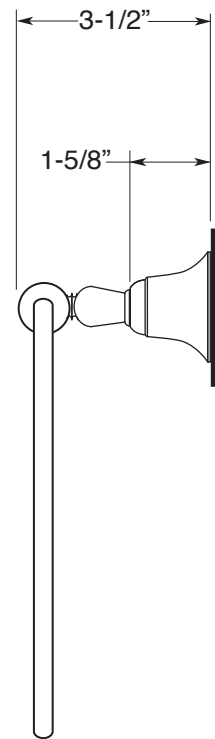

FEATURES:

- All brass construction.
- Available in all Sigma finishes. Warranty varies according to finish selection.
- Mounting bracket and screws are supplied.

Accessories

Series 25
Towel Ring
1.25TR00

TOP VIEW

FRONT VIEW

SIDE VIEW

Note: Measurements are subject to change or cancellation. No responsibility is assumed for use of superseded or voided pages.