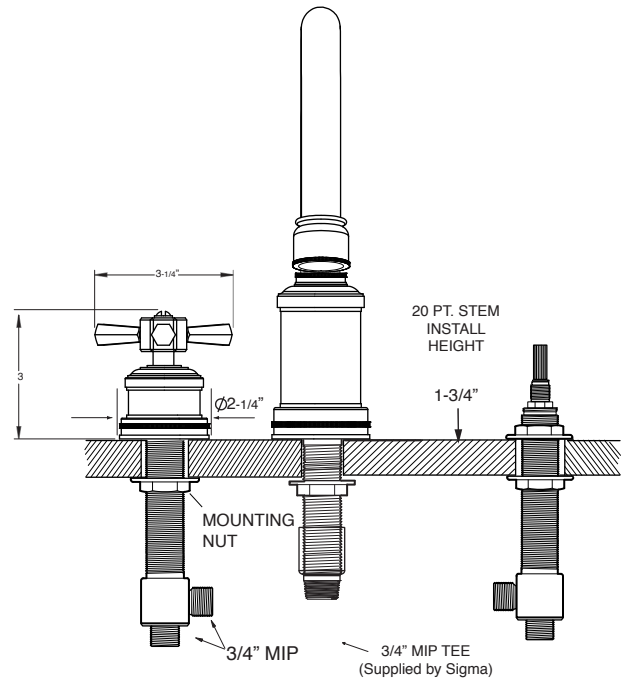

FEATURES:

- All brass construction.
- Cross style handles with top screw attachment.
- 3/4" valve bodies with 1/4-turn ceramic disc cartridge.
- Available in all finishes. Warranty varies according to finish.
- Certified to meet or exceed the following codes and standards:
ASME A112.18.1/CSAB 125.1-2012

Series 2500

**Roman Tub Set with
Deckmount Handshower and
Diverter
Regent X Handle**

1.255493
(1.255493T - Trim Only)

NOTE: Spout and valves install through Ø1-1/4" diameter holes. Diverter valve installs through Ø1-1/2" hole. Plumber to provide 3/4" supply lines to valves

Note: Measurements are subject to change or cancellation. No responsibility is assumed for use of superseded or voided pages.