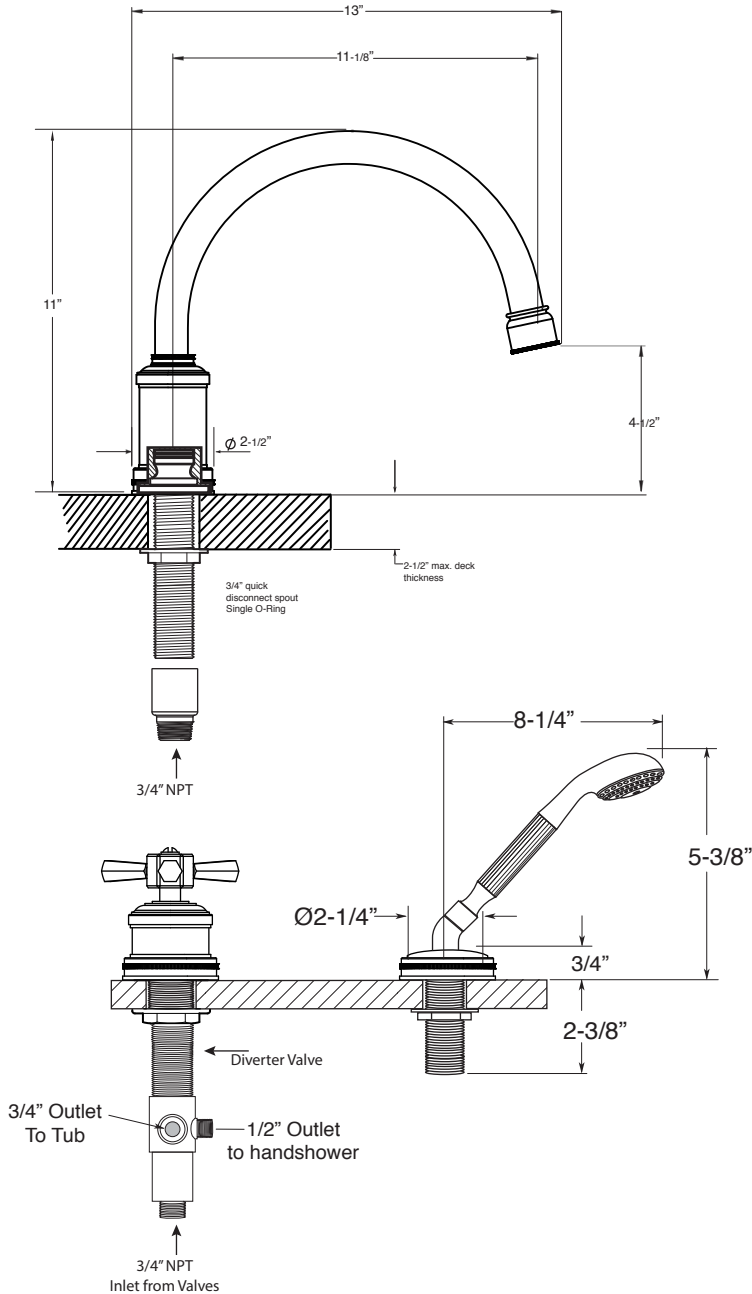

FEATURES:

- All brass construction.
- Cross style handles with top screw attachment.
- 3/4" valve bodies with 1/4-turn ceramic disc cartridge.
- Available in all finishes. Warranty varies according to finish.
- Certified to meet or exceed the following codes and standards:
ASME A112.18.1/CSAB 125.1-2012

Series 2500

**Roman Tub Set with
Deckmount Handshower and
Diverter
Regent X Handle**

1.255493
(1.255493T - Trim Only)

NOTE: Spout and valves install through Ø1-1/4" diameter holes. Diverter valve installs through Ø1-1/2" hole. Plumber to provide 3/4" supply lines to valves

Note: Measurements are subject to change or cancellation. No responsibility is assumed for use of superseded or voided pages.