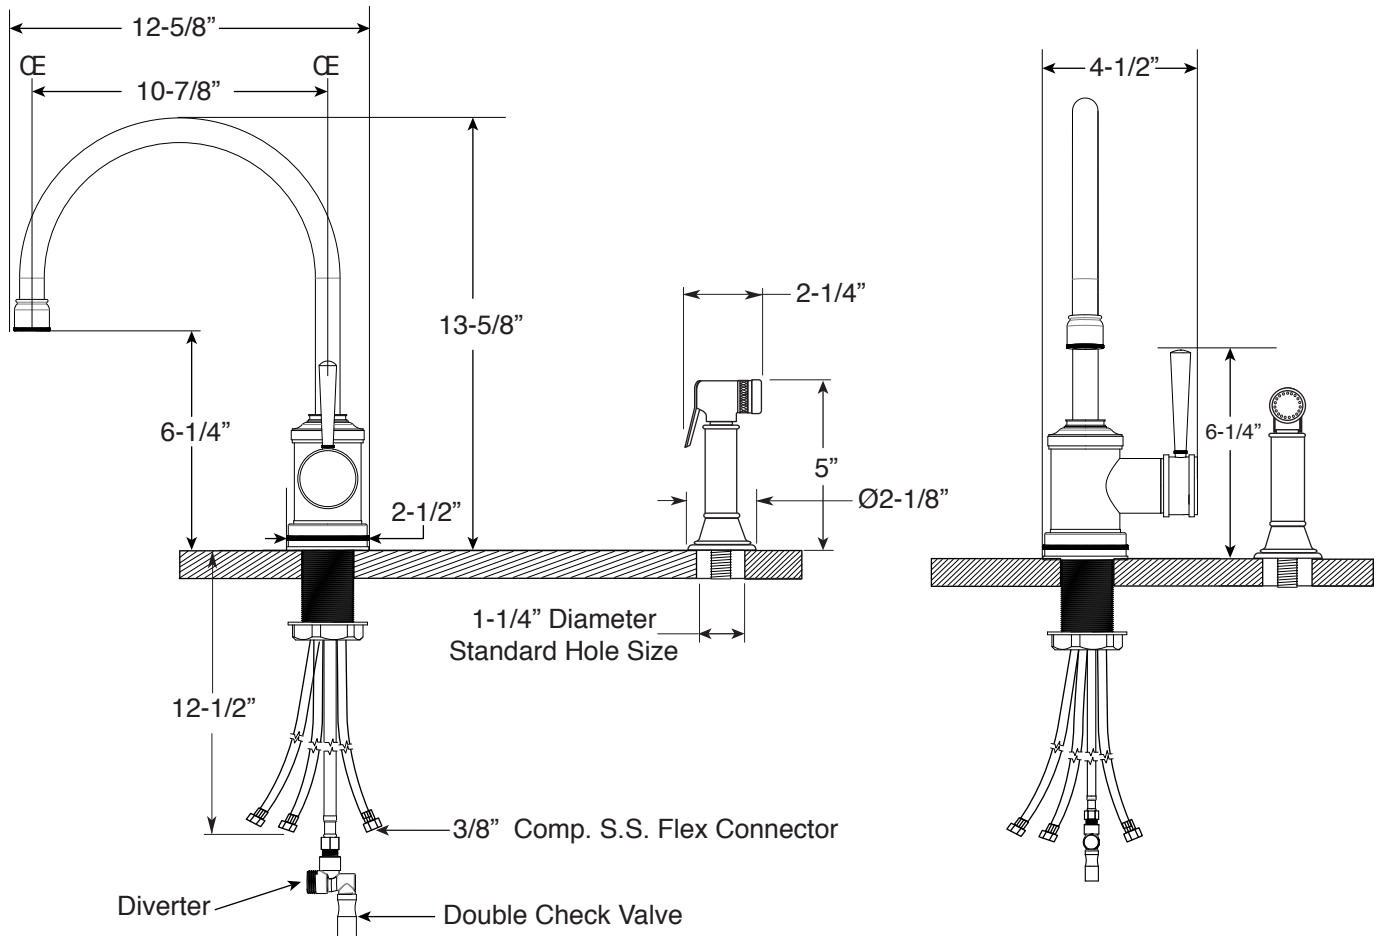

- All brass construction.
- Flexible hose connections.
- Maximum deck thickness: 1-3/4" for spout; 1-3/8" for side spray.
- Pre-assembled handle & escutcheon.
- Available in all Sigma finishes.
- Warranty varies according to finish selection.
- Kitchen aerator is limited to 1.75 gpm.
- Certified to meet or exceed the following codes and standards: ASME A112.18.1/CSA B125.1-2012

Series 2500

Single Lever Kitchen with Side Spray

1.2500022

Note: Measurements are subject to change. No responsibility is assumed for use of superseded or voided pages.