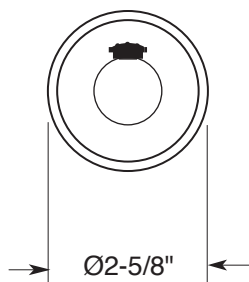

**FEATURES:**

- All brass construction.
- Available in all Sigma finishes. Warranty varies according to finish selection.
- Mounting bracket and screws are supplied.

## Accessories

Series 22  
Robe Hook  
1.22RH00

**TOP VIEW**

**FRONT VIEW**

**SIDE VIEW**

Note: Measurements are subject to change or cancellation. No responsibility is assumed for use of superseded or voided pages.