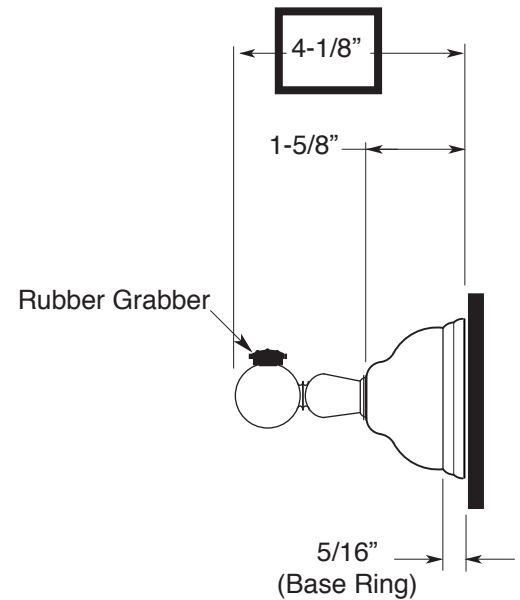

## Accessories

Series 22  
Robe Hook  
1.22RH00

**TOP VIEW**

**FRONT VIEW**

**SIDE VIEW**

Note: Measurements are subject to change or cancellation. No responsibility is assumed for use of superseded or voided pages.