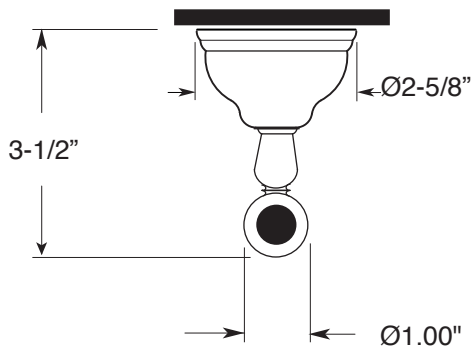

**FEATURES:**

- All brass construction.
- Available in all Sigma finishes. Warranty varies according to finish selection.
- Mounting bracket and screws are supplied.

## Accessories

Series 22  
Robe Hook  
1.22RH00

**TOP VIEW**

**FRONT VIEW**

**SIDE VIEW**

Note: Measurements are subject to change or cancellation. No responsibility is assumed for use of superseded or voided pages.