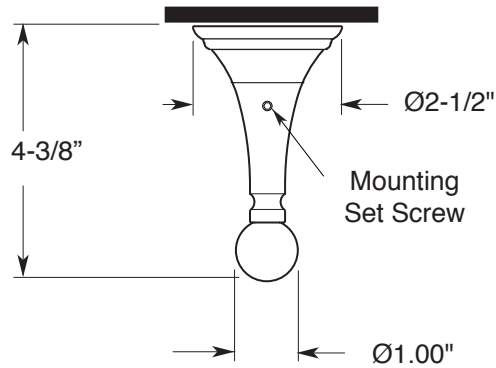

FEATURES:

- All brass construction.
- Available in all Sigma finishes. Warranty varies according to finish selection.
- Mounting bracket and screws are supplied.

Accessories

Series 20
Robe Hook
1.20RH00

TOP VIEW

FRONT VIEW

SIDE VIEW

Note: Measurements are subject to change or cancellation. No responsibility is assumed for use of superseded or voided pages.