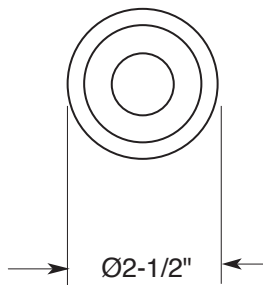

FEATURES:

- All brass construction.
- Available in all Sigma finishes. Warranty varies according to finish selection.
- Mounting bracket and screws are supplied.

Accessories

Series 20
Robe Hook
1.20RH00

TOP VIEW

FRONT VIEW

SIDE VIEW

Note: Measurements are subject to change or cancellation. No responsibility is assumed for use of superseded or voided pages.