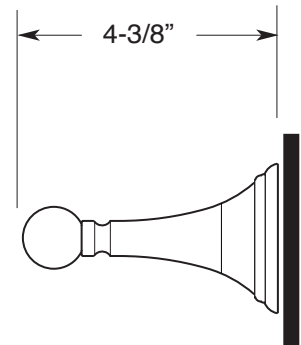

FEATURES:

- All brass construction.
- Available in all Sigma finishes. Warranty varies according to finish selection.
- Mounting bracket and screws are supplied.

Accessories

Series 20
Robe Hook
1.20RH00

TOP VIEW

FRONT VIEW

SIDE VIEW

Note: Measurements are subject to change or cancellation. No responsibility is assumed for use of superseded or voided pages.