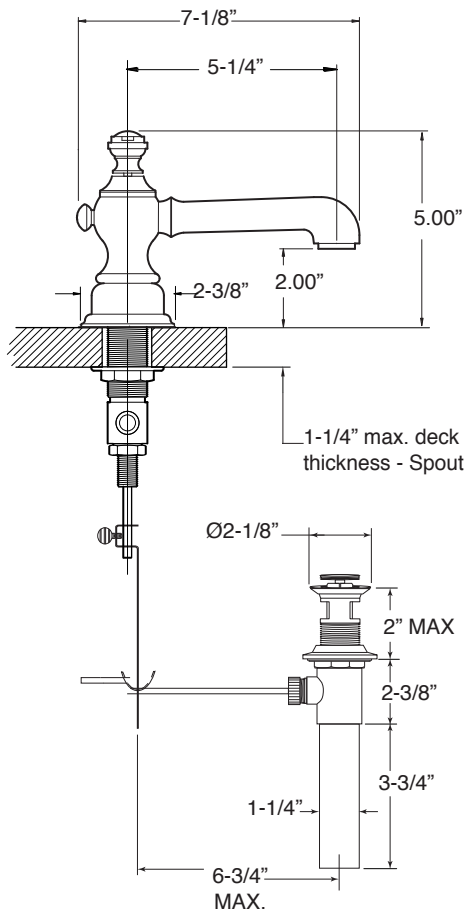

FEATURES:

- All brass construction. Flexible hoses designed to be installed on 8" to 16" centers. Includes pop-up style drain assembly.
- Lever with ceramic insert handles with top screw attachment.
- 1/4-turn ceramic disc valve cartridge.
- Available in all finishes. Warranty varies according to finish selection.
- Standard aerator is limited to 1.2 gpm.
- Certified to meet or exceed the following codes and standards:
ASME A112.18.1/CSAB 125.1-2012

Series 1800

1.187608

Waldorf

Widespread Lavatory Set

NOTE: Spout and valves install through 1-1/4" diameter holes