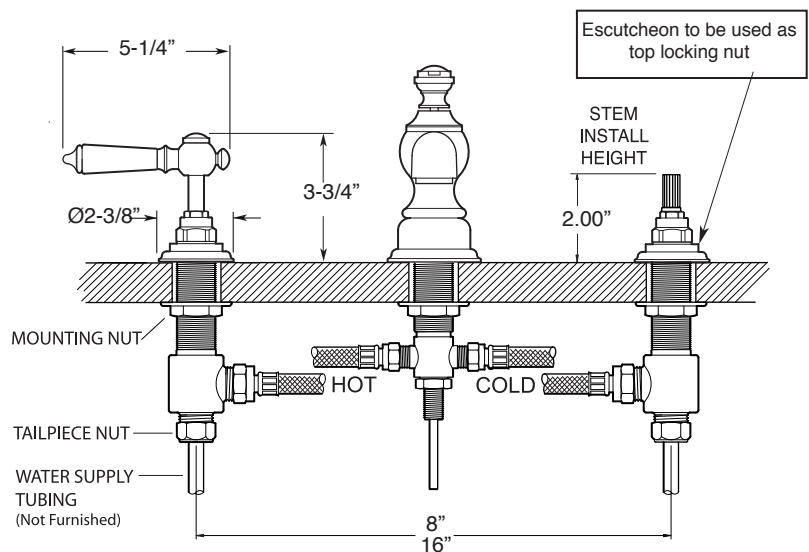

FEATURES:

- All brass construction. Flexible hoses designed to be installed on 8" to 16" centers. Includes pop-up style drain assembly.
- Lever with ceramic insert handles with top screw attachment.
- 1/4-turn ceramic disc valve cartridge.
- Available in all finishes. Warranty varies according to finish selection.
- Standard aerator is limited to 1.2 gpm.
- Certified to meet or exceed the following codes and standards:
ASME A112.18.1/CSAB 125.1-2012

Series 1800

1.187608

Waldorf

Widespread Lavatory Set

NOTE: Spout and valves install through 1-1/4" diameter holes