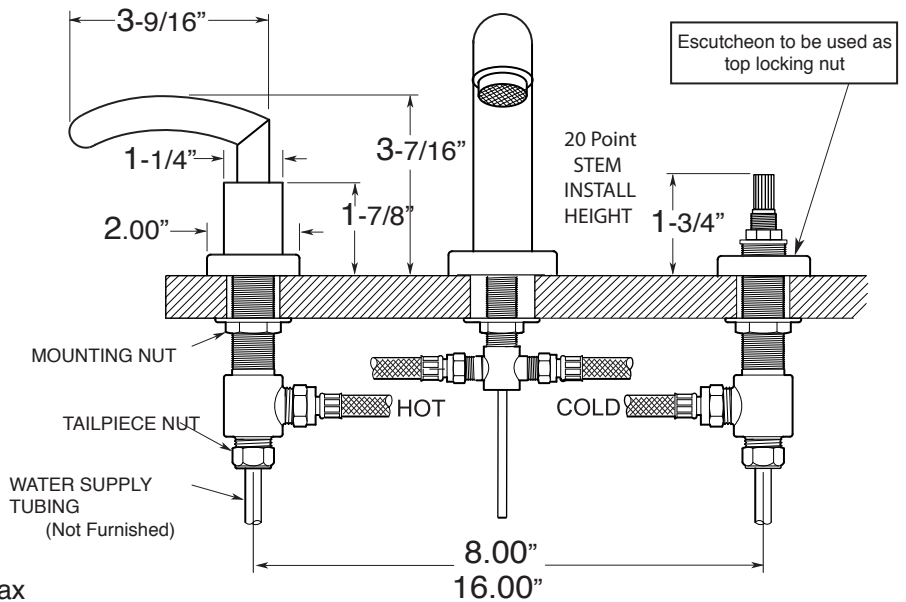

FEATURES:

- All brass construction. Flexible hoses designed to be installed on 8" to 16" centers. Includes pop-up style drain assembly.
- Lever style handle with inside screw attachment
- Quarter turn ceramic disc valve cartridge. - 20 point
- Available in all finishes. Warranty varies according to finish selection.
- Certified to meet and exceed the following codes and standards:
ASME A112.18.1-2005/CSAB125.1-2005

**Prana
Series 1700
Widespread Lavatory Set
1.179208**

NOTE: Spout and valves install through 1-1/4" Diameter Holes

Note: Measurements are subject to change or cancellation. No responsibility is assumed for use of superseded or voided pages.