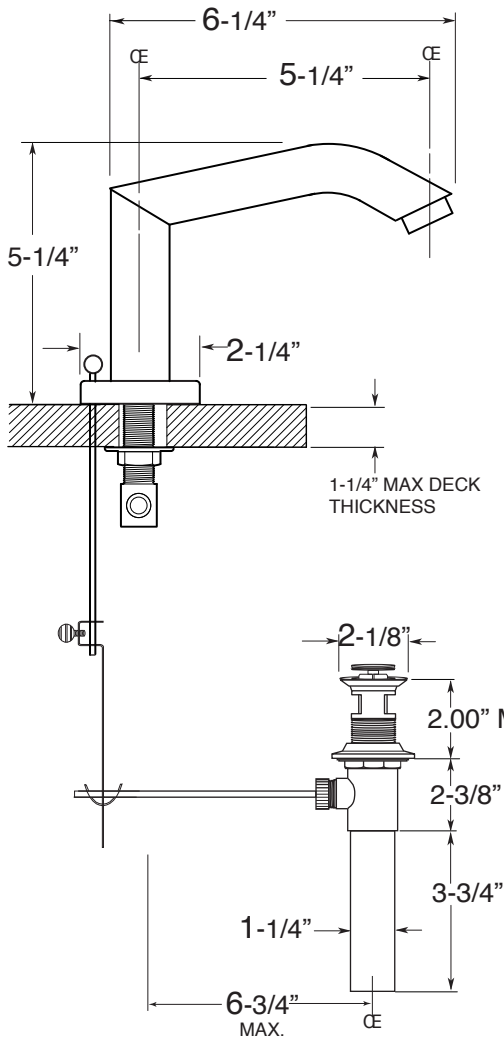

FEATURES:

- All brass construction. Flexible hoses designed to be installed on 8" to 16" centers. Includes pop-up style drain assembly.
- Lever style handle with inside screw attachment
- Quarter turn ceramic disc valve cartridge. - 20 point
- Available in all finishes. Warranty varies according to finish selection.
- Certified to meet and exceed the following codes and standards:
ASME A112.18.1-2005/CSAB125.1-2005

**Prana
Series 1700
Widespread Lavatory Set
1.179208**

NOTE: Spout and valves install through 1-1/4" Diameter Holes

Note: Measurements are subject to change or cancellation. No responsibility is assumed for use of superseded or voided pages.