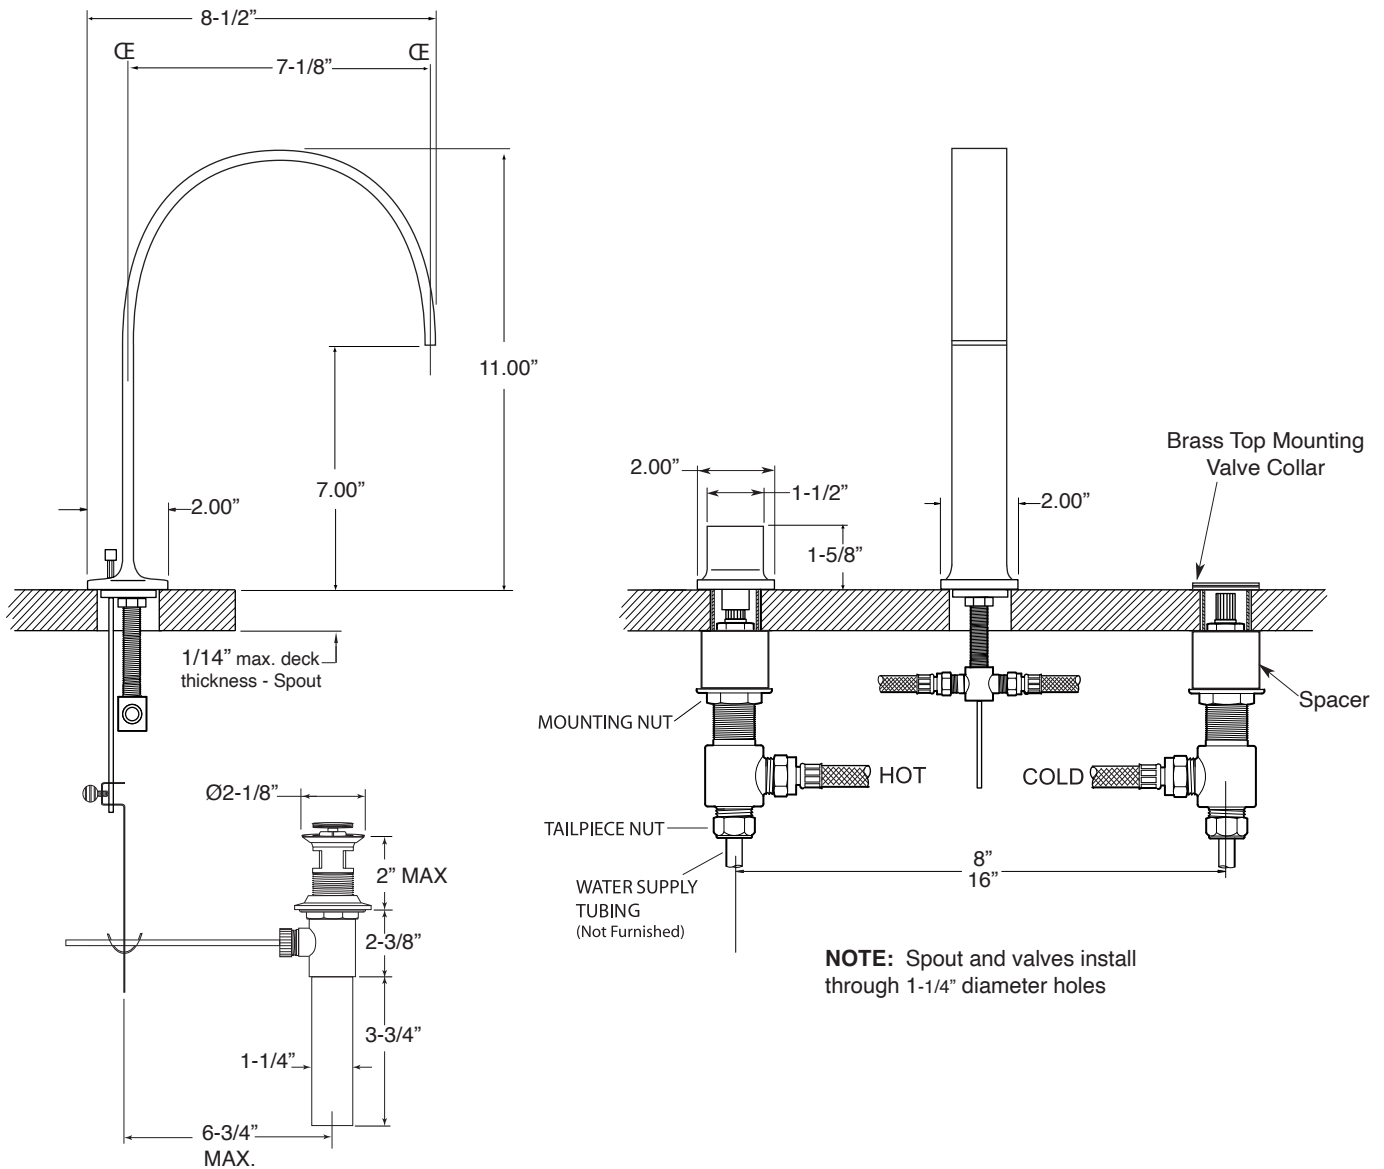

FEATURES:

- All brass construction. Flexible hoses designed to be installed on 8" to 16" centers. Includes pop-up style drain assembly.
- Square escutcheon with square flared handles.
- 1/4-turn ceramic disc valve cartridge.
- Available in all finishes. Warranty varies according to finish selection.
- Flow restrictor in spout tee is limited to 1.2 gpm.
- Certified to meet or exceed the following codes and standards:
ASME A112.18.1/CSAB 125.1-2011

Series 1600
Widespread Lavatory Set

1.163808

Nuance

Note: Measurements are subject to change or cancellation. No responsibility is assumed for use of superseded or voided pages.