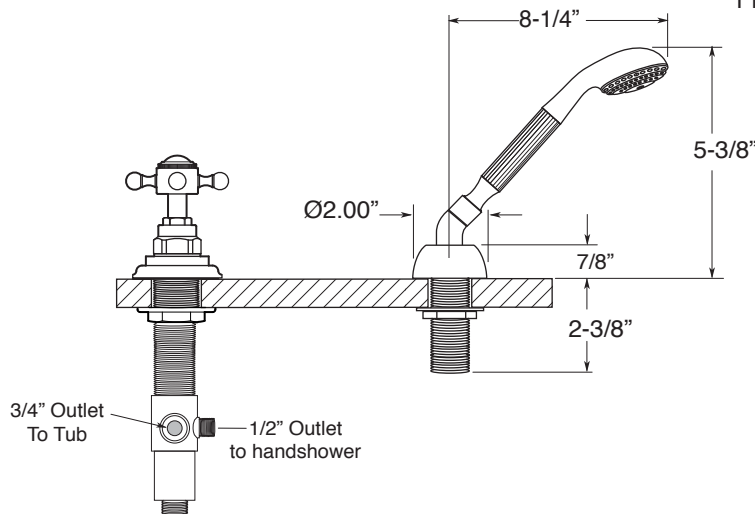

**FEATURES:**

- All brass construction.
- Cross handle style with center screw attachment.
- 3/4" valve bodies with 1/4-turn ceramic disc cartridge.
- Available in all finishes. Warranty varies according to finish.
- Certified to meet or exceed the following codes and standards:  
ASME A112.18.1/CSAB 125.1-2011

## Series 1500

Sussex

Roman Tub Set with Deckmount  
Handshower and Diverter

1.157893

(1.157893T - Trim only)

Spout and valves install through 1-1/4" diameter holes.  
Plumber to provide 3/4" supply lines to valves

NOTE: 1/2" outlet for in-line vacuum breaker (18.15.055), and 60" chrome spiral hose (18.10.016) - INCLUDED

Note: Measurements are subject to change or cancellation. No responsibility is assumed for use of superseded or voided pages.