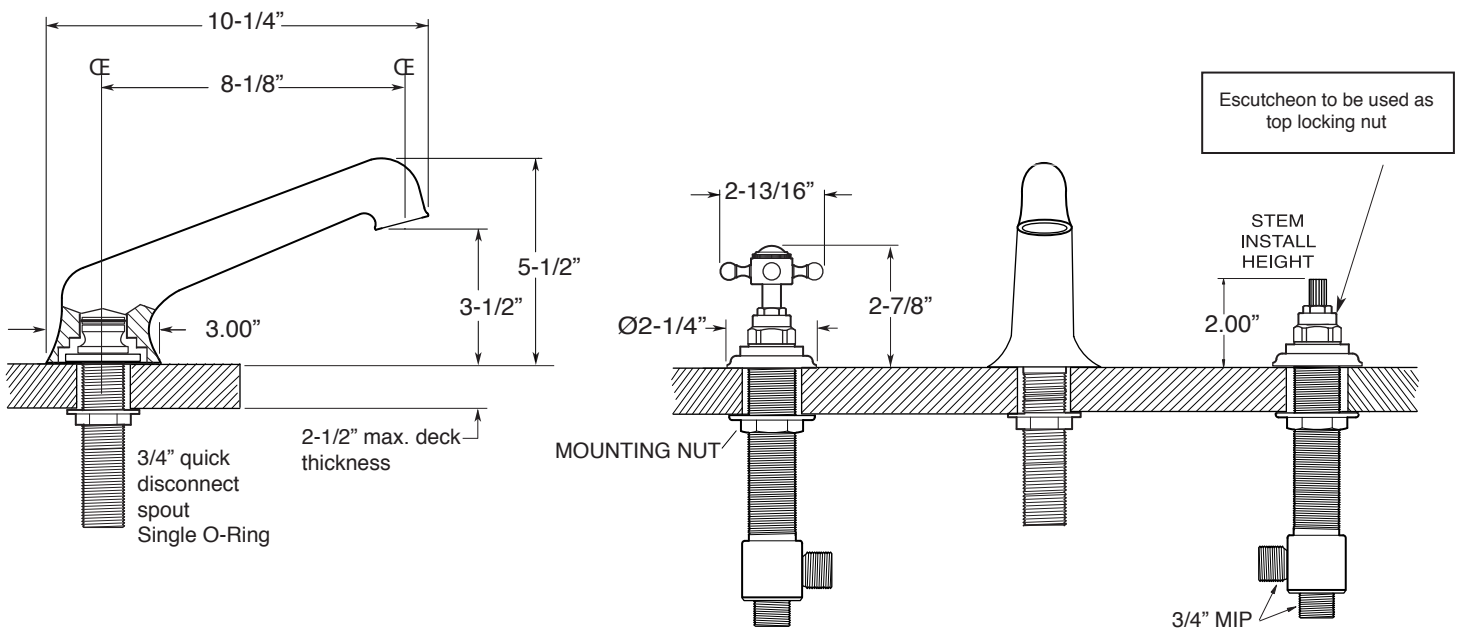

**FEATURES:**

- All brass construction.
- Cross handle style with center screw attachment.
- 3/4" valve bodies with 1/4-turn ceramic disc cartridge.
- Available in all finishes. Warranty varies according to finish.
- Certified to meet or exceed the following codes and standards:  
ASME A112.18.1/CSAB 125.1-2011

## Series 1500

Sussex

Roman Tub Set with Deckmount  
Handshower and Diverter

1.157893

(1.157893T - Trim only)

Spout and valves install through 1-1/4" diameter holes.  
Plumber to provide 3/4" supply lines to valves

NOTE: 1/2" outlet for in-line vacuum breaker (18.15.055), and 60" chrome spiral hose (18.10.016) - INCLUDED

Note: Measurements are subject to change or cancellation. No responsibility is assumed for use of superseded or voided pages.