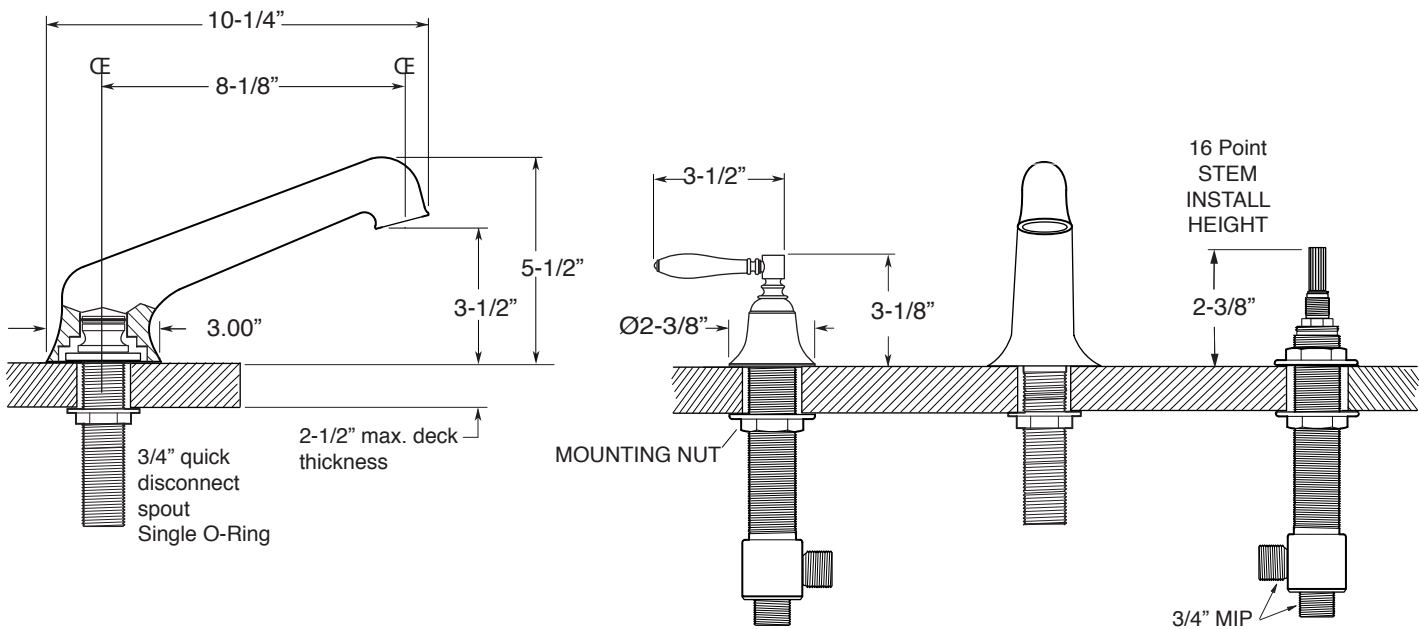

**FEATURES:**

- All brass construction.
- Lever style handles with setscrew attachment.
- 3/4" valve bodies with 1/4-turn ceramic disc cartridge.
- Available in all finishes. Warranty varies according to finish.
- Certified to meet or exceed the following codes and standards:  
ASME A112.18.1/CSAB 125.1-2011

## Series 1500

Huntington  
Roman Tub Set with Deckmount  
Handshower and Diverter  
1.152793  
(1.152793T - Trim only)

Spout and valves install through 1-1/4" diameter holes.  
Plumber to provide 3/4" supply lines to valves

NOTE: 1/2" outlet for in-line vacuum breaker (18.15.055), and 60" chrome spiral hose (18.10.016) - INCLUDED