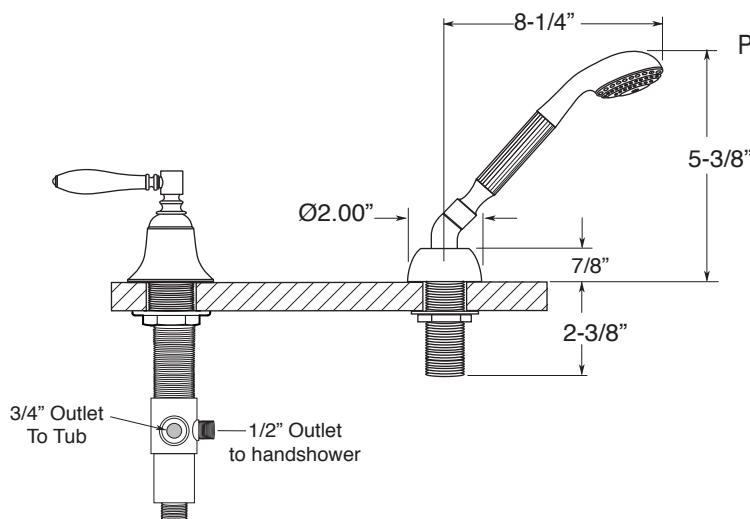

**FEATURES:**

- All brass construction.
- Lever style handles with setscrew attachment.
- 3/4" valve bodies with 1/4-turn ceramic disc cartridge.
- Available in all finishes. Warranty varies according to finish.
- Certified to meet or exceed the following codes and standards:  
ASME A112.18.1/CSAB 125.1-2011

## Series 1500

Huntington  
Roman Tub Set with Deckmount  
Handshower and Diverter  
1.152793  
(1.152793T - Trim only)

Spout and valves install through 1-1/4" diameter holes.  
Plumber to provide 3/4" supply lines to valves

NOTE: 1/2" outlet for in-line vacuum breaker (18.15.055), and 60" chrome spiral hose (18.10.016) - INCLUDED