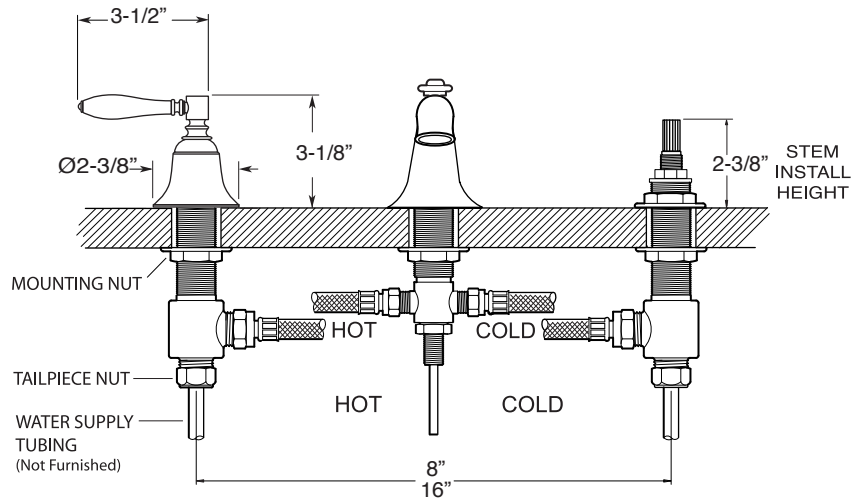

FEATURES:

- All brass construction. Flexible hoses designed to be installed on 8" to 16" centers. Includes pop-up style drain assembly.
- Lever style handles with setscrew attachment.
- 1/4-turn ceramic disc valve cartridge.
- Available in all finishes. Warranty varies according to finish selection.
- Standard aerator is limited to 1.2 gpm.
- Certified to meet or exceed the following codes and standards:
ASME A112.18.1/CSAB 125.1-2012

Series 1500
1.152708
Huntington
Widespread Lavatory Set

NOTE: Spout and valves install through 1-1/4" diameter holes