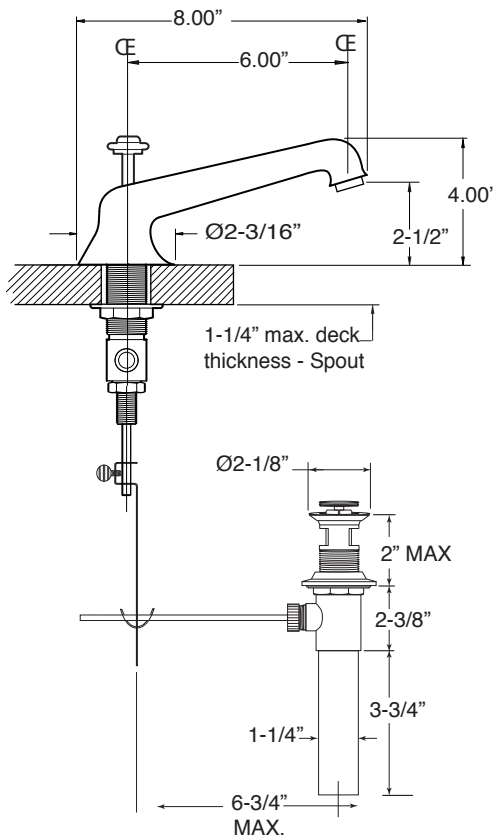

FEATURES:

- All brass construction. Flexible hoses designed to be installed on 8" to 16" centers. Includes pop-up style drain assembly.
- Lever style handles with setscrew attachment.
- 1/4-turn ceramic disc valve cartridge.
- Available in all finishes. Warranty varies according to finish selection.
- Standard aerator is limited to 1.2 gpm.
- Certified to meet or exceed the following codes and standards:
ASME A112.18.1/CSAB 125.1-2012

Series 1500
1.152708
Huntington
Widespread Lavatory Set

NOTE: Spout and valves install through 1-1/4" diameter holes