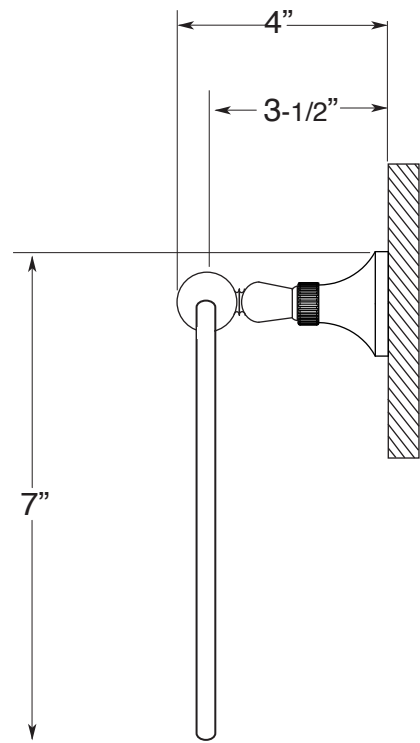

**FEATURES:**

- All brass construction.
- Available in all Sigma finishes. Warranty varies according to finish selection.
- Mounting bracket and screws are supplied.

**Accessories**

Series 11  
**Towel Ring**  
1.11TR00

**TOP VIEW**

**FRONT VIEW**

**SIDE VIEW**

Note: Measurements are subject to change or cancellation. No responsibility is assumed for use of superseded or voided pages.