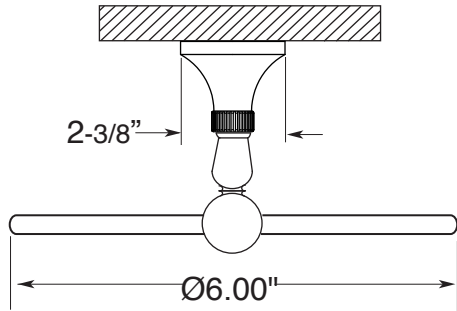

**FEATURES:**

- All brass construction.
- Available in all Sigma finishes. Warranty varies according to finish selection.
- Mounting bracket and screws are supplied.

**Accessories**

Series 11  
**Towel Ring**  
1.11TR00

**TOP VIEW**

**FRONT VIEW**

**SIDE VIEW**

Note: Measurements are subject to change or cancellation. No responsibility is assumed for use of superseded or voided pages.