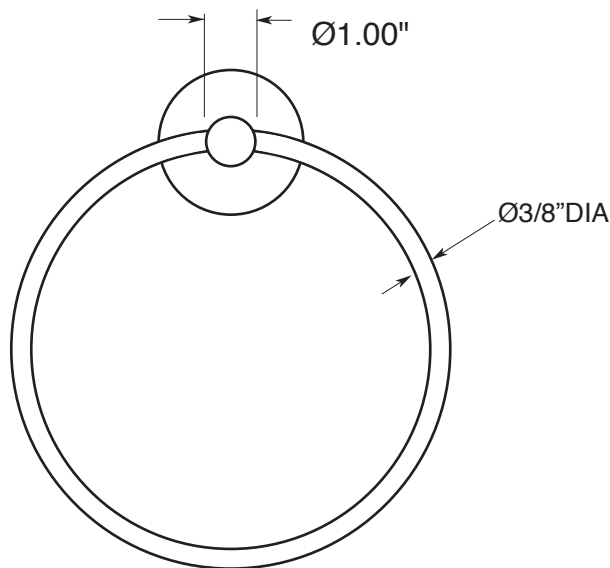

**FEATURES:**

- All brass construction.
- Available in all Sigma finishes. Warranty varies according to finish selection.
- Mounting bracket and screws are supplied.

**Accessories**

Series 11  
**Towel Ring**  
1.11TR00

**TOP VIEW**

**FRONT VIEW**

**SIDE VIEW**

Note: Measurements are subject to change or cancellation. No responsibility is assumed for use of superseded or voided pages.