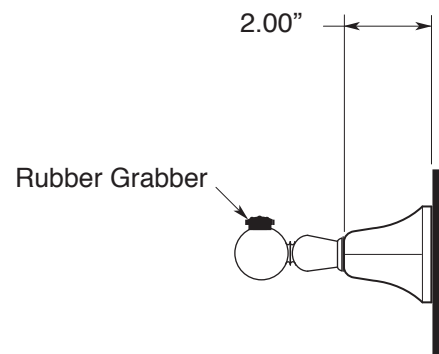

FEATURES:

- All brass construction.
- Available in all Sigma finishes. Warranty varies according to finish selection.
- Mounting bracket and screws are supplied.

Accessories

Series 10
Robe Hook
1.10RH00

TOP VIEW

FRONT VIEW

SIDE VIEW