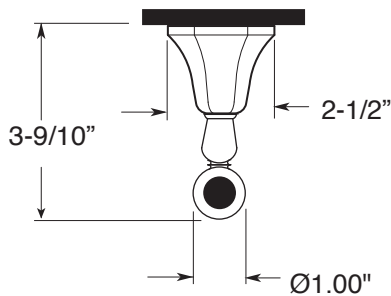

FEATURES:

- All brass construction.
- Available in all Sigma finishes. Warranty varies according to finish selection.
- Mounting bracket and screws are supplied.

Accessories

Series 10
Robe Hook
1.10RH00

TOP VIEW

FRONT VIEW

SIDE VIEW