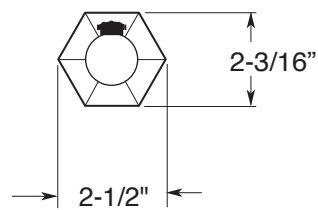

FEATURES:

- All brass construction.
- Available in all Sigma finishes. Warranty varies according to finish selection.
- Mounting bracket and screws are supplied.

Accessories

Series 10
Robe Hook
1.10RH00

TOP VIEW

FRONT VIEW

SIDE VIEW