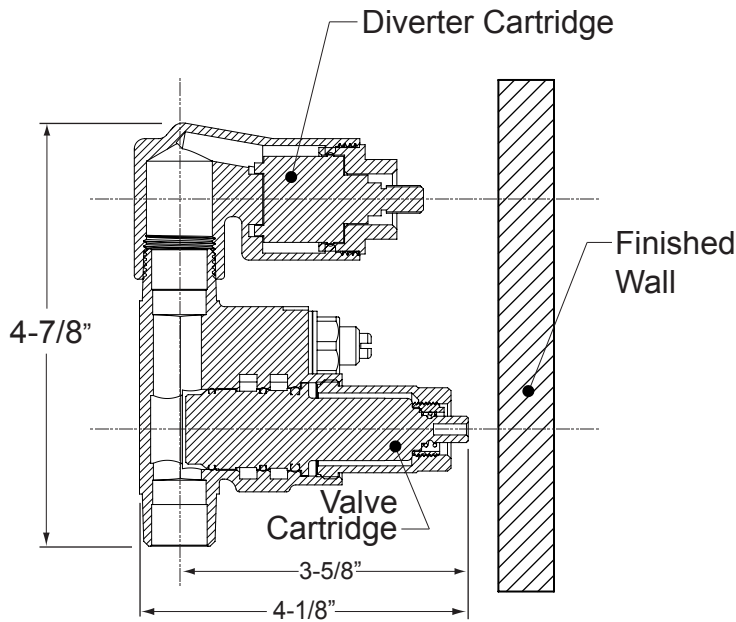

Devon

Features:

- Forged Brass Construction
- Adjustable Hot Limit Safety Stop with Push-In Override
- Flow capacity / Diverter - 4.5 GPM / 45 psi
- Certified to meet or exceed the following codes and standards:
ASME A112.18.1/CSAB 125.1-2012

E-Mini Therm Valve Remote Thermostatic Valve with Two-Way Diverter

Rough-In Leftside Cutaway View

*NOTE: Stem and All-Thread Tube will be sent with Handle Trim.

Rectangle Faceplate Leftside View

1.0S4551T
5-3/4" x 3-3/4"

NOTE: MUST purchase Showerhead, Arm, Flange, and other options separately.

Rough-In Top View

*NOTE: Stem and All-Thread Tube will be sent with Handle Trim.

Round Faceplate Leftside View

1.0R4551T
5-3/4" round

NOTE: Measurements are subject to change or cancellation. No responsibility is assumed for use of superseded or voided pages.