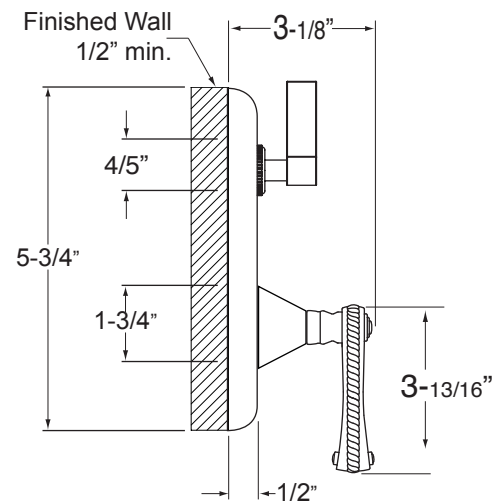

Devon

Features:

- Forged Brass Construction
- Adjustable Hot Limit Safety Stop with Push-In Override
- Flow capacity / Diverter - 4.5 GPM / 45 psi
- Certified to meet or exceed the following codes and standards:
ASME A112.18.1/CSAB 125.1-2012

E-Mini Therm Valve Remote Thermostatic Valve with Two-Way Diverter

Rough-In Leftside Cutaway View

*NOTE: Stem and All-Thread Tube will be sent with Handle Trim.

Rectangle Faceplate Leftside View

1.0S4551T
5-3/4" x 3-3/4"

NOTE: MUST purchase Showerhead, Arm, Flange, and other options separately.

Rough-In Top View

*NOTE: Stem and All-Thread Tube will be sent with Handle Trim.

Round Faceplate Leftside View

1.0R4551T
5-3/4" round

NOTE: Measurements are subject to change or cancellation. No responsibility is assumed for use of superseded or voided pages.