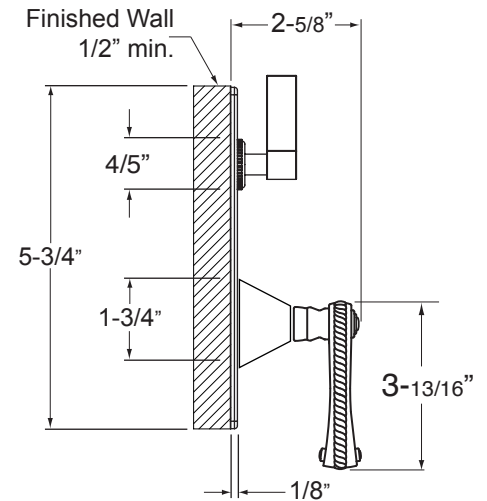

Devon

Features:

- Forged Brass Construction
- Adjustable Hot Limit Safety Stop with Push-In Override
- Flow capacity / Diverter - 4.5 GPM / 45 psi
- Certified to meet or exceed the following codes and standards:
ASME A112.18.1/CSAB 125.1-2012

E-Mini Therm Valve Remote Thermostatic Valve with Two-Way Diverter

Rough-In Leftside Cutaway View

*NOTE: Stem and All-Thread Tube will be sent with Handle Trim.

Rectangle Faceplate Leftside View

1.0S4551T
5-3/4" x 3-3/4"

NOTE: MUST purchase Showerhead, Arm, Flange, and other options separately.

Rough-In Top View

*NOTE: Stem and All-Thread Tube will be sent with Handle Trim.

Round Faceplate Leftside View

1.0R4551T
5-3/4" round

NOTE: Measurements are subject to change or cancellation. No responsibility is assumed for use of superseded or voided pages.