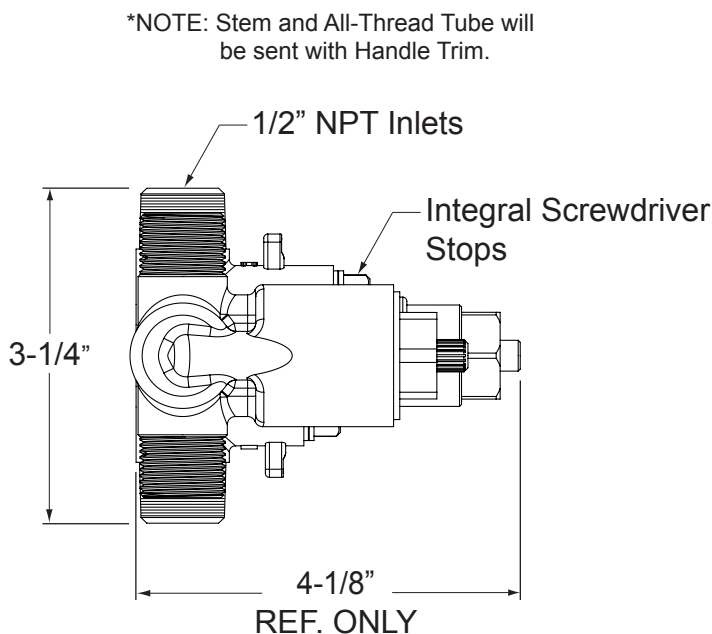

Devon

Features:

- Forged Brass Construction
- Adjustable Hot Limit Safety Stop with Push-In Override
- Flow capacity / Diverter - 4.5 GPM / 45 psi
- Certified to meet or exceed the following codes and standards:
ASME A112.18.1/CSAB 125.1-2012

E-Mini Therm Valve Remote Thermostatic Valve with Two-Way Diverter

Rough-In Leftside Cutaway View

*NOTE: Stem and All-Thread Tube will be sent with Handle Trim.

Rectangle Faceplate Leftside View

1.0S4551T
5-3/4" x 3-3/4"

NOTE: MUST purchase Showerhead, Arm, Flange, and other options separately.

Rough-In Top View

*NOTE: Stem and All-Thread Tube will be sent with Handle Trim.

Round Faceplate Leftside View

1.0R4551T
5-3/4" round