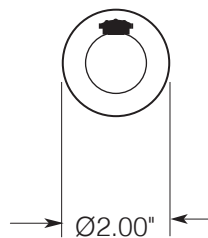

FEATURES:

- All brass construction.
- Available in all Sigma finishes. Warranty varies according to finish selection.
- Mounting bracket and screws are supplied.

Accessories

Series 09
Robe Hook
1.09RH00

TOP VIEW

FRONT VIEW

SIDE VIEW

Note: Measurements are subject to change or cancellation. No responsibility is assumed for use of superseded or voided pages.