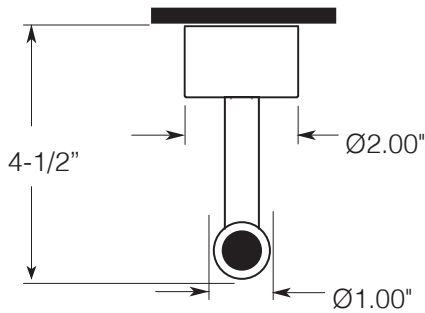

FEATURES:

- All brass construction.
- Available in all Sigma finishes. Warranty varies according to finish selection.
- Mounting bracket and screws are supplied.

Accessories

Series 09
Robe Hook
1.09RH00

TOP VIEW

FRONT VIEW

SIDE VIEW

Note: Measurements are subject to change or cancellation. No responsibility is assumed for use of superseded or voided pages.