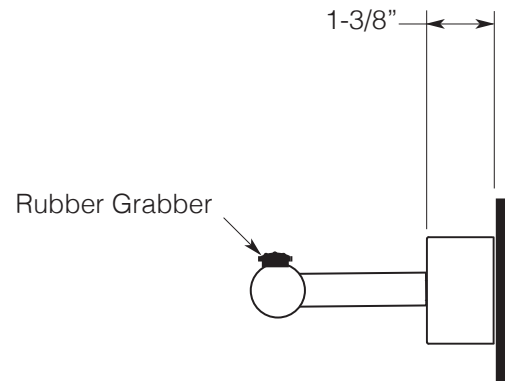

FEATURES:

- All brass construction.
- Available in all Sigma finishes. Warranty varies according to finish selection.
- Mounting bracket and screws are supplied.

Accessories

Series 09
Robe Hook
1.09RH00

TOP VIEW

FRONT VIEW

SIDE VIEW

Note: Measurements are subject to change or cancellation. No responsibility is assumed for use of superseded or voided pages.