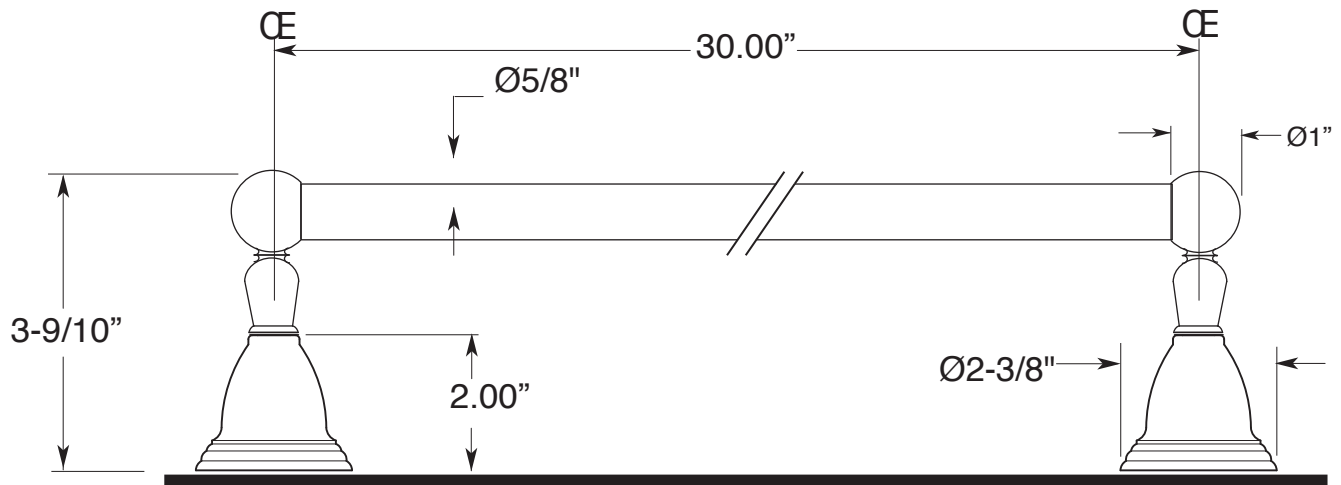

FEATURES:

- All brass construction.
- Available in all Sigma finishes. Warranty varies according to finish selection.
- Mounting brackets and screws are supplied.

Accessories

Series 08
30" Towel Bar
1.08TB30

Note: Measurements are subject to change or cancellation. No responsibility is assumed for use of superseded or voided pages.