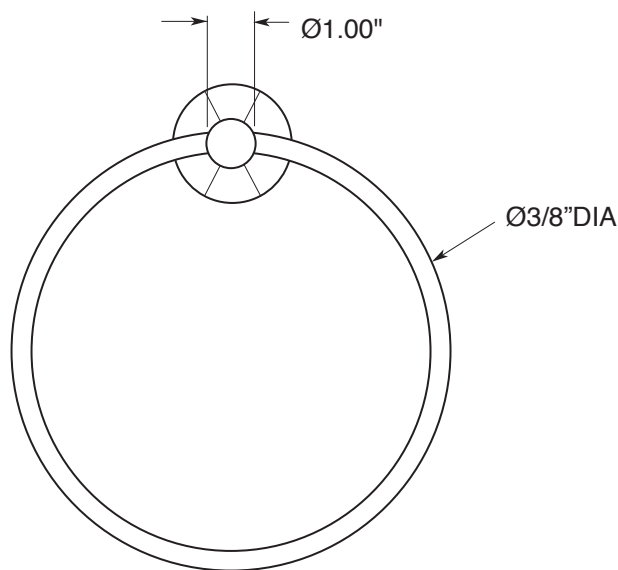

FEATURES:

- All brass construction.
- Available in all Sigma finishes. Warranty varies according to finish selection.
- Mounting bracket and screws are supplied.

Accessories

Series 07
Towel Ring

1.07TR00

TOP VIEW

FRONT VIEW

SIDE VIEW

Note: Measurements are subject to change or cancellation. No responsibility is assumed for use of superseded or voided pages.