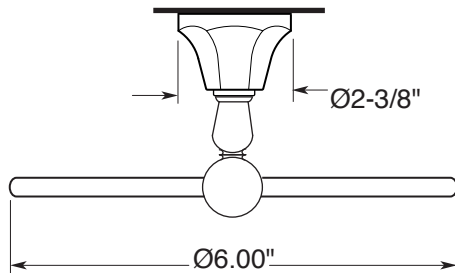

FEATURES:

- All brass construction.
- Available in all Sigma finishes. Warranty varies according to finish selection.
- Mounting bracket and screws are supplied.

Accessories

Series 07
Towel Ring

1.07TR00

TOP VIEW

FRONT VIEW

SIDE VIEW

Note: Measurements are subject to change or cancellation. No responsibility is assumed for use of superseded or voided pages.