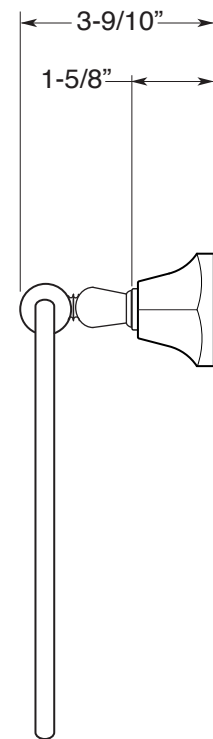

FEATURES:

- All brass construction.
- Available in all Sigma finishes. Warranty varies according to finish selection.
- Mounting bracket and screws are supplied.

Accessories

Series 07
Towel Ring

1.07TR00

TOP VIEW

FRONT VIEW

SIDE VIEW

Note: Measurements are subject to change or cancellation. No responsibility is assumed for use of superseded or voided pages.