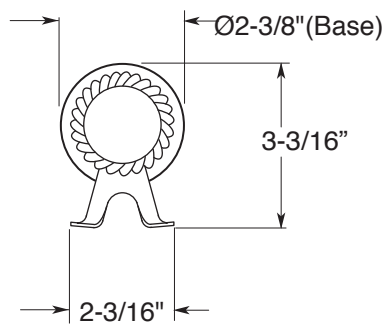

FEATURES:

- All brass construction.
- Decorative ring included - see catalog for available ring selection
- Available in all Sigma finishes. Warranty varies according to finish selection.
- Mounting bracket and screws are supplied.

Accessories

Series 06
Robe Hook
1.06RH00

TOP VIEW

FRONT VIEW

SIDE VIEW

Note: Measurements are subject to change or cancellation. No responsibility is assumed for use of superseded or voided pages.