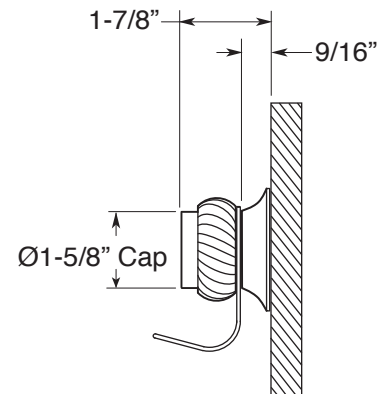

Accessories

Series 06
Robe Hook
1.06RH00

TOP VIEW

FRONT VIEW

SIDE VIEW

Note: Measurements are subject to change or cancellation. No responsibility is assumed for use of superseded or voided pages.