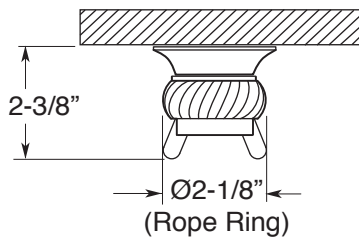

FEATURES:

- All brass construction.
- Decorative ring included - see catalog for available ring selection
- Available in all Sigma finishes. Warranty varies according to finish selection.
- Mounting bracket and screws are supplied.

Accessories

Series 06
Robe Hook
1.06RH00

TOP VIEW

FRONT VIEW

SIDE VIEW

Note: Measurements are subject to change or cancellation. No responsibility is assumed for use of superseded or voided pages.