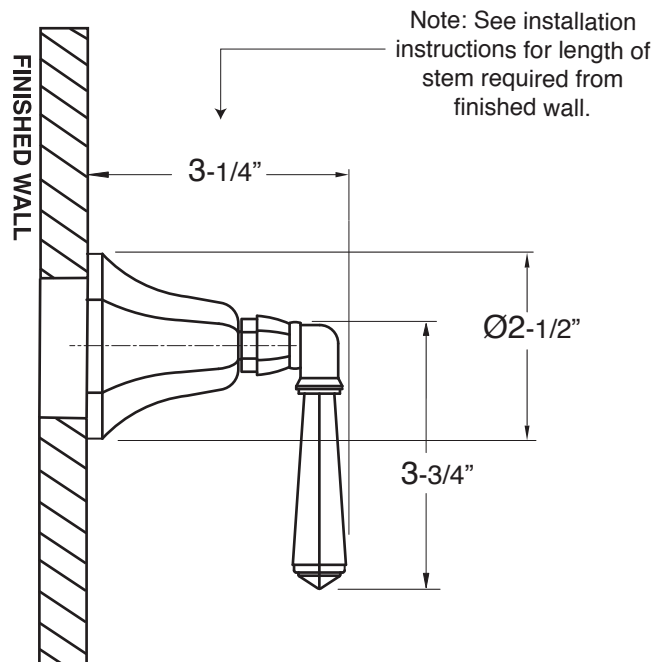

Trim for Wall Valve

1.007487T

Trim Only

Valencia Handle

FEATURES:

- All brass construction.
- Solid brass style handles.
- Available in all finishes. Warranty varies according to finish selection.
- Certified to meet or exceed the following codes and standards:
ASME A112.18.1/CSAB 125.1-2012.

For this 16pt handle and trim, use with the following valves:

18.30.020 - 1/2" Volume Control - Replacement Cartridge: 18.30.036

18.30.023 - 3/4" Volume Control - Replacement Cartridge: 18.30.011

18.30.255 - 3 Port In-Wall Diverter - Replacement Cartridge: 18.30.259

18.30.253 - 4 Port In-Wall Diverter - Replacement Cartridge: 18.30.257

Note: Measurements are subject to change or cancellation. No responsibility is assumed for use of superseded or voided pages.