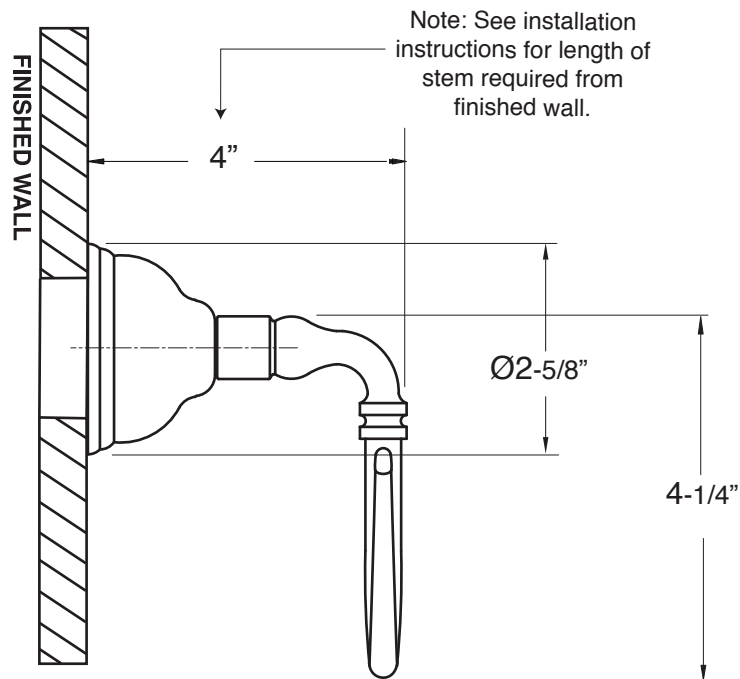

Trim for Wall Valve

1.006487T

Trim Only

Bordeaux Handle

FEATURES:

- All brass construction.
- Solid brass style handles.
- Available in all finishes. Warranty varies according to finish selection.
- Certified to meet or exceed the following codes and standards:
ASME A112.18.1/CSAB 125.1-2012.

For this 16pt handle and trim, use with the following valves:

18.30.020 - 1/2" Volume Control - Replacement Cartridge: 18.30.036

18.30.023 - 3/4" Volume Control - Replacement Cartridge: 18.30.011

18.30.255 - 3 Port In-Wall Diverter - Replacement Cartridge: 18.30.259

18.30.253 - 4 Port In-Wall Diverter - Replacement Cartridge: 18.30.257