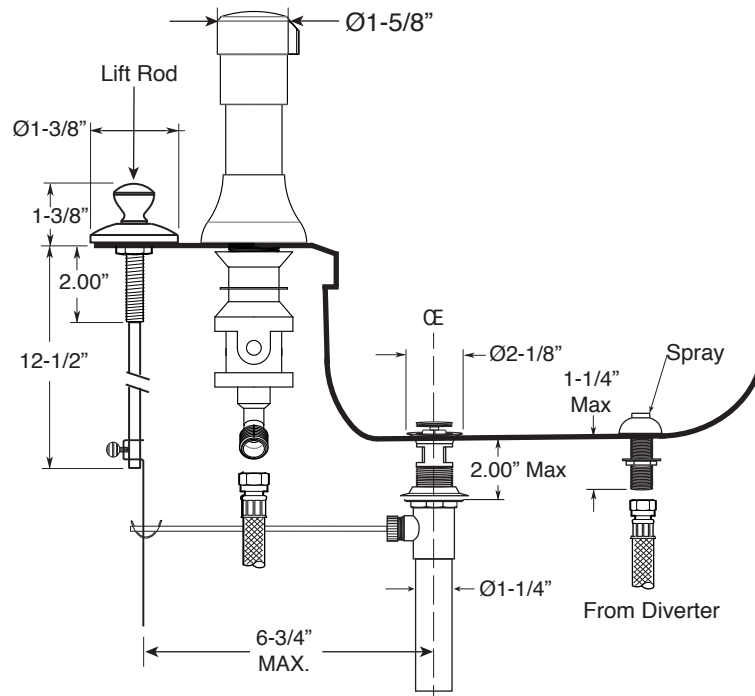

FEATURES:

- All brass construction.
- Hot & Cold valves and integral Vacuum Breaker/Diverter require 1-1/4" (max.) holes.
- Includes pop-up drain assembly with overflow. Longer ball rod available on request. P/N: APS.11.019
- Diverter controls water flow between douche spray & flushing rim.
- 1/4-turn ceramic disc valve cartridges for handles.
- Available in all finishes. Warranty varies according to finish selection.
- Certified to meet and/or exceed the following codes and standards: ASME A112.18.1/CSAB125.1-2012.

Deck Mount Bidet Set

1.006390

Portofino Handle

Front View

Side View

Note: Measurements are subject to change. No responsibility is assumed for use of superseded or voided pages.