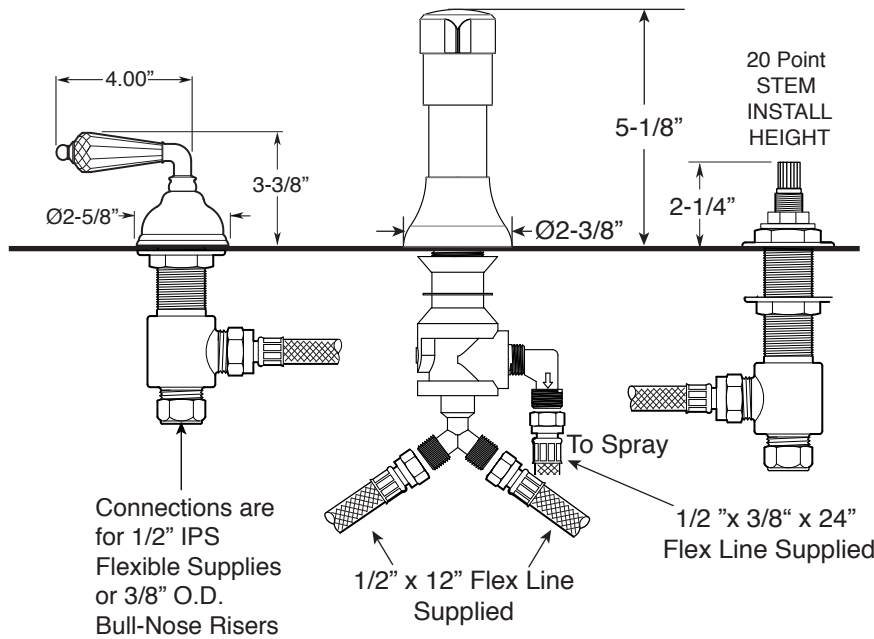

FEATURES:

- All brass construction.
- Hot & Cold valves and integral Vacuum Breaker/Diverter require 1-1/4" (max.) holes.
- Includes pop-up drain assembly with overflow. Longer ball rod available on request. P/N: APS.11.019
- Diverter controls water flow between douche spray & flushing rim.
- 1/4-turn ceramic disc valve cartridges for handles.
- Available in all finishes. Warranty varies according to finish selection.
- Certified to meet and/or exceed the following codes and standards: ASME A112.18.1/CSAB125.1-2012.

Deck Mount Bidet Set

1.006390

Portofino Handle

Front View

Side View

Note: Measurements are subject to change. No responsibility is assumed for use of superseded or voided pages.