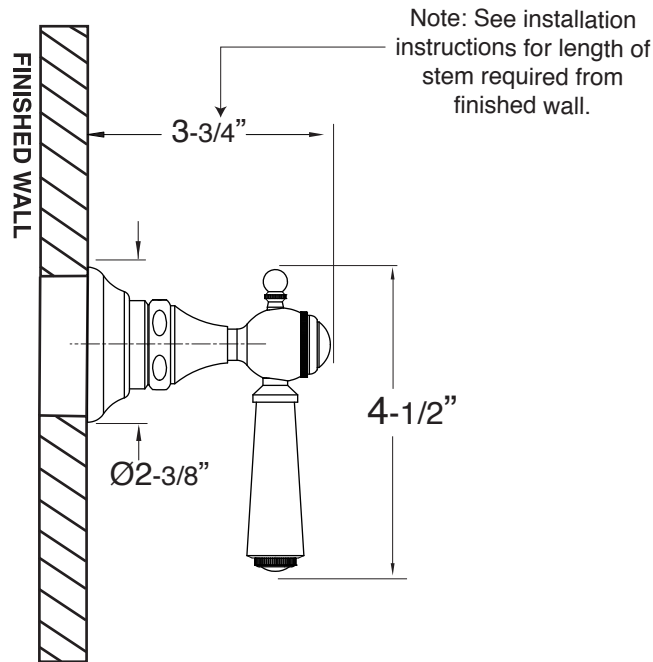

**Trim for Wall Valve**

1.006187T

*Trim Only*

**Tremont Handle**

**FEATURES:**

- All brass construction.
- Solid brass style handles.
- Available in all finishes. Warranty varies according to finish selection.
- Certified to meet or exceed the following codes and standards:  
ASME A112.18.1/CSAB 125.1-2012.

For this Euro style 20pt handle and trim, use with the following valves:

78.30.020 - 1/2" Volume Control - Replacement Cartridge: 18.30.036

78.30.023 - 3/4" Volume Control - Replacement Cartridge: 18.30.011