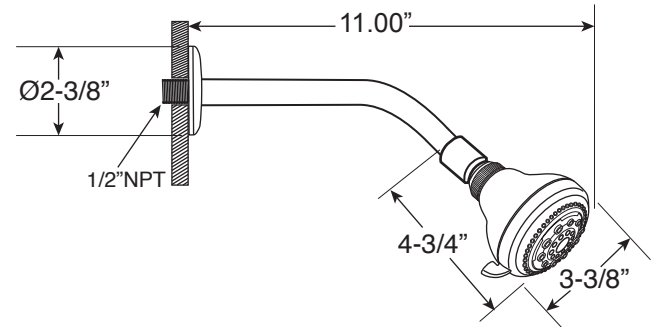

Series 2700

Pressure Balance Shower Set

1.006164
(1.006164T - Trim Only)

Tremont Handle

Euro Style 20 pt.

FEATURES:

- Solid brass construction
- Valve cartridge: 18.30.893
- Diverter assembly: 18.30.894
- Screwdriver stop: 18.30.895
- Adjustable hot limit safety stop
- Reversible cartridge
- 5.0 GPM @ 60 PSI
- Certified to meet or exceed the following codes and standards:
ASME A112.18.1/CSAB 125.1-2012

FRONT VIEW

SIDE VIEW

Note: Stem and all-thread tube will be sent with handle trim.

Current valve in use: Circa 4/2014 - present Contact Customer Service for Older Versions	For additional information on cartridges or extension kits, see 'Rough Valving' section in current catalog.
---	--

Note: Measurements are subject to change. No responsibility is assumed for use of superseded or voided pages.