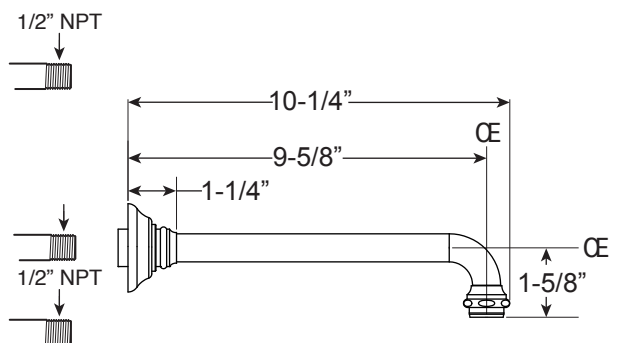

Series 2700

Pressure Balance Shower Set

1.006164
(1.006164T - Trim Only)

Tremont Handle

Euro Style 20 pt.

FEATURES:

- Solid brass construction
- Valve cartridge: 18.30.893
- Diverter assembly: 18.30.894
- Screwdriver stop: 18.30.895
- Adjustable hot limit safety stop
- Reversible cartridge
- 5.0 GPM @ 60 PSI
- Certified to meet or exceed the following codes and standards:
ASME A112.18.1/CSAB 125.1-2012

FRONT VIEW

SIDE VIEW

Note: Stem and all-thread tube will be sent with handle trim.

Current valve in use: Circa 4/2014 - present Contact Customer Service for Older Versions	For additional information on cartridges or extension kits, see 'Rough Valving' section in current catalog.
---	--

Note: Measurements are subject to change. No responsibility is assumed for use of superseded or voided pages.