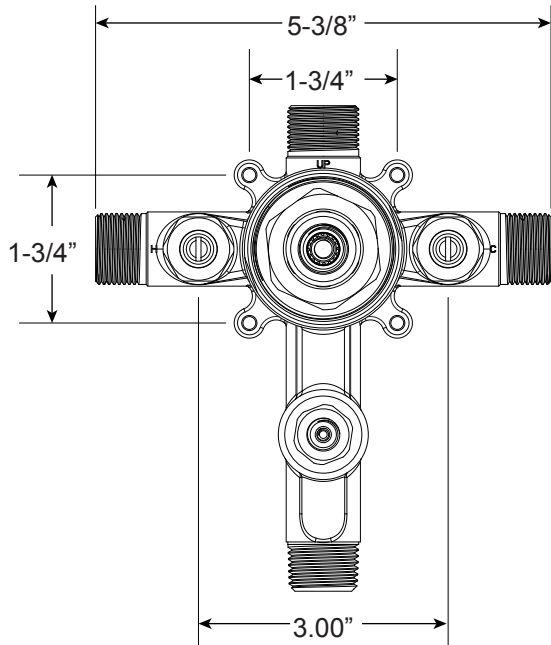

Series 2700

Pressure Balance Shower Set

1.006164
(1.006164T - Trim Only)

Tremont Handle

Euro Style 20 pt.

FEATURES:

- Solid brass construction
- Valve cartridge: 18.30.893
- Diverter assembly: 18.30.894
- Screwdriver stop: 18.30.895
- Adjustable hot limit safety stop
- Reversible cartridge
- 5.0 GPM @ 60 PSI
- Certified to meet or exceed the following codes and standards:
ASME A112.18.1/CSAB 125.1-2012

FRONT VIEW

SIDE VIEW

Note: Stem and all-thread tube will be sent with handle trim.

Current valve in use: Circa 4/2014 - present Contact Customer Service for Older Versions	For additional information on cartridges or extension kits, see 'Rough Valving' section in current catalog.
---	--

Note: Measurements are subject to change. No responsibility is assumed for use of superseded or voided pages.