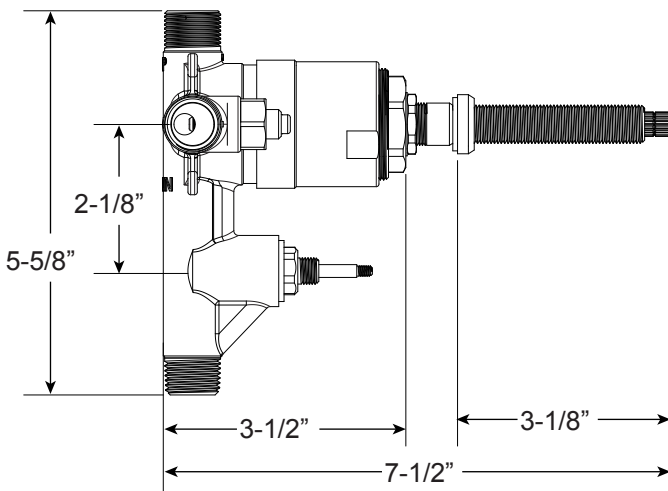

Series 2700

Pressure Balance Shower Set

1.006164
(1.006164T - Trim Only)

Tremont Handle

Euro Style 20 pt.

FEATURES:

- Solid brass construction
- Valve cartridge: 18.30.893
- Diverter assembly: 18.30.894
- Screwdriver stop: 18.30.895
- Adjustable hot limit safety stop
- Reversible cartridge
- 5.0 GPM @ 60 PSI
- Certified to meet or exceed the following codes and standards:
ASME A112.18.1/CSAB 125.1-2012

FRONT VIEW

SIDE VIEW

Note: Stem and all-thread tube will be sent with handle trim.

Current valve in use: Circa 4/2014 - present Contact Customer Service for Older Versions	For additional information on cartridges or extension kits, see 'Rough Valving' section in current catalog.
---	--

Note: Measurements are subject to change. No responsibility is assumed for use of superseded or voided pages.