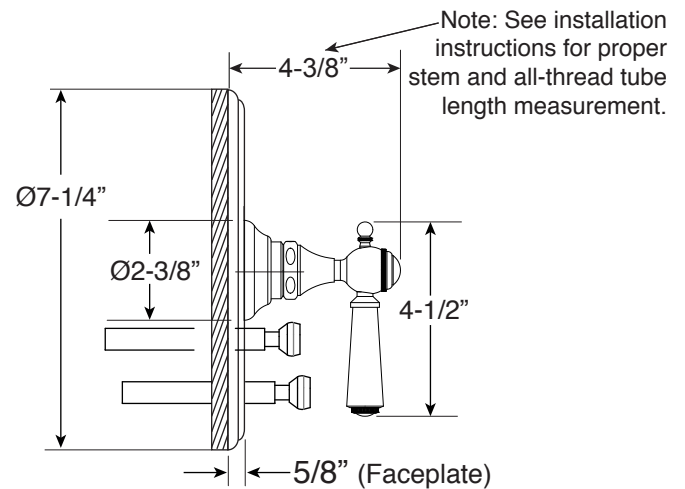

Series 2700

Pressure Balance Shower Set

1.006164
(1.006164T - Trim Only)

Tremont Handle

Euro Style 20 pt.

FEATURES:

- Solid brass construction
- Valve cartridge: 18.30.893
- Diverter assembly: 18.30.894
- Screwdriver stop: 18.30.895
- Adjustable hot limit safety stop
- Reversible cartridge
- 5.0 GPM @ 60 PSI
- Certified to meet or exceed the following codes and standards:
ASME A112.18.1/CSAB 125.1-2012

FRONT VIEW

SIDE VIEW

Note: Stem and all-thread tube will be sent with handle trim.

Current valve in use: Circa 4/2014 - present Contact Customer Service for Older Versions	For additional information on cartridges or extension kits, see 'Rough Valving' section in current catalog.
---	--

Note: Measurements are subject to change. No responsibility is assumed for use of superseded or voided pages.