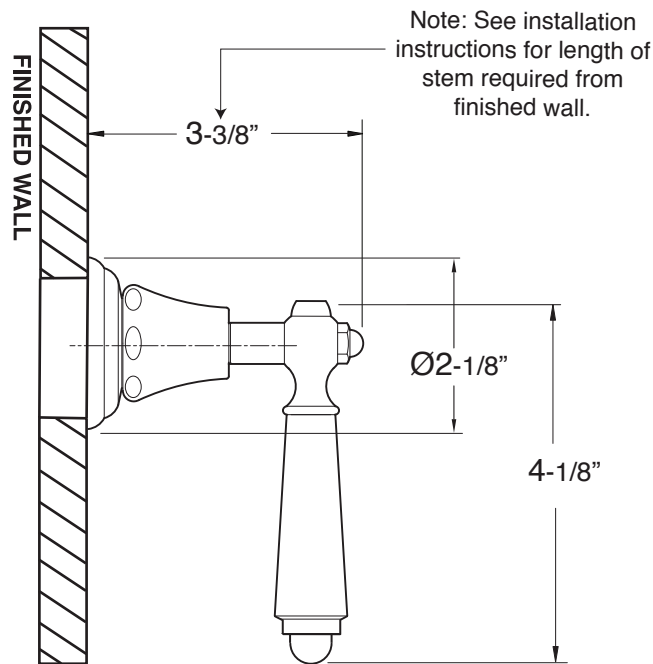

Trim for Wall Valve

1.005787T

Trim Only

**Orleans Handle
(Ceramic Lever)**

FEATURES:

- All brass construction.
- Solid brass style handles.
- Available in all finishes. Warranty varies according to finish selection.
- Certified to meet or exceed the following codes and standards:
ASME A112.18.1/CSAB 125.1-2012.

For this 16pt handle and trim, use with the following valves:

18.30.020 - 1/2" Volume Control - Replacement Cartridge: 18.30.036

18.30.023 - 3/4" Volume Control - Replacement Cartridge: 18.30.011

18.30.255 - 3 Port In-Wall Diverter - Replacement Cartridge: 18.30.259

18.30.253 - 4 Port In-Wall Diverter - Replacement Cartridge: 18.30.257