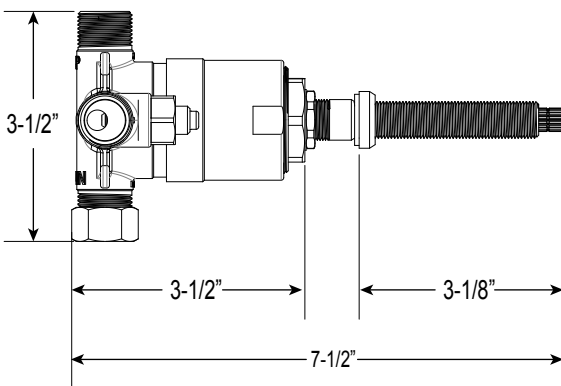

Series 3400
Pressure Balance Shower Set

1.004964
(1.004964T - Trim Only)

Polaris II Handle

Euro Style 20 pt.

FEATURES:

- Forged brass construction
- Valve cartridge 18.30.893
- Adjustable hot limit safety stop
- Reversible cartridge
- 5.6 GPM @ 45 PSI
- Includes showerhead, arm, and flange
- Certified to meet or exceed the following codes and standards:
ASME A112.18.1/CSAB 125.1-2012

FRONT VIEW

SIDE VIEW

**Note: Stem and all-thread tube will be sent with handle trim.*

* Current valve in use:
Circa 4/2014 - present
Contact Customer Service
for Older Versions

** For additional information on
cartridges or extension kits,
see 'Rough Valving' section
in current catalog.

Note: Measurements are subject to change. No responsibility is assumed for use of superseded or voided pages.