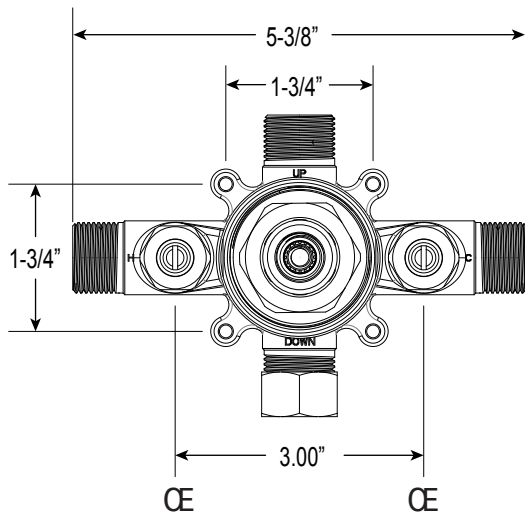

Series 3400
Pressure Balance Shower Set

1.004964
(1.004964T - Trim Only)

Polaris II Handle

Euro Style 20 pt.

FEATURES:

- Forged brass construction
- Valve cartridge 18.30.893
- Adjustable hot limit safety stop
- Reversible cartridge
- 5.6 GPM @ 45 PSI
- Includes showerhead, arm, and flange
- Certified to meet or exceed the following codes and standards:
ASME A112.18.1/CSAB 125.1-2012

FRONT VIEW

SIDE VIEW

**Note: Stem and all-thread tube will be sent with handle trim.*

* Current valve in use:
Circa 4/2014 - present
Contact Customer Service
for Older Versions

** For additional information on
cartridges or extension kits,
see 'Rough Valving' section
in current catalog.

Note: Measurements are subject to change. No responsibility is assumed for use of superseded or voided pages.