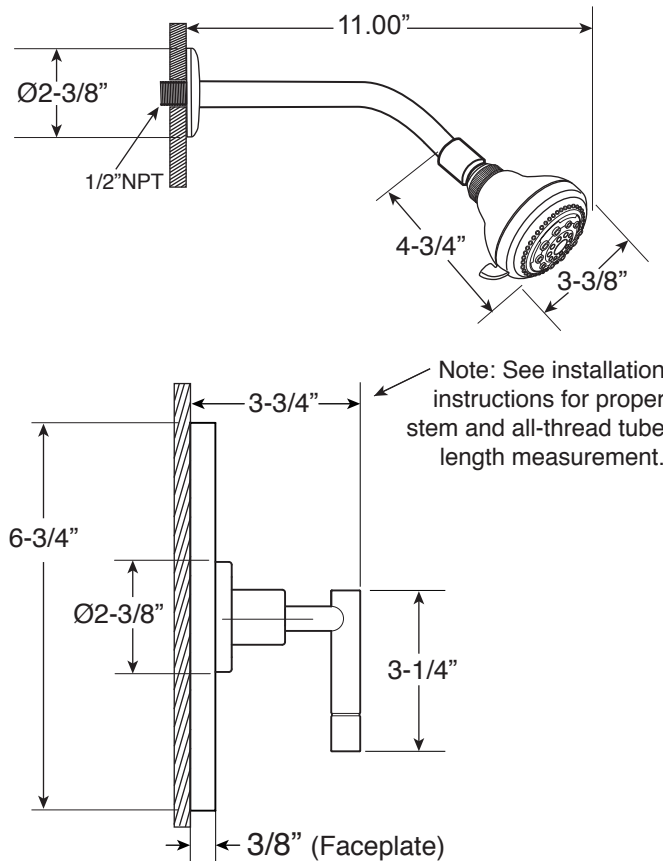

Series 3400
Pressure Balance Shower Set

1.004964
(1.004964T - Trim Only)

Polaris II Handle

Euro Style 20 pt.

FEATURES:

- Forged brass construction
- Valve cartridge 18.30.893
- Adjustable hot limit safety stop
- Reversible cartridge
- 5.6 GPM @ 45 PSI
- Includes showerhead, arm, and flange
- Certified to meet or exceed the following codes and standards:
ASME A112.18.1/CSAB 125.1-2012

FRONT VIEW

SIDE VIEW

**Note: Stem and all-thread tube will be sent with handle trim.*

* Current valve in use:
Circa 4/2014 - present
Contact Customer Service
for Older Versions

** For additional information on
cartridges or extension kits,
see 'Rough Valving' section
in current catalog.

Note: Measurements are subject to change. No responsibility is assumed for use of superseded or voided pages.