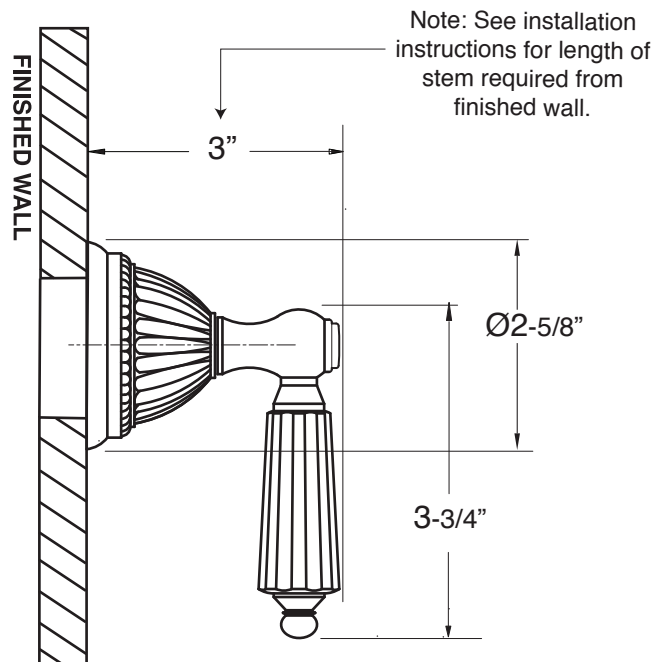

Trim for Wall Valve

1.004187T

Trim Only

Georgian Handle

FEATURES:

- All brass construction.
- Solid brass style handles.
- Available in all finishes. Warranty varies according to finish selection.
- Certified to meet or exceed the following codes and standards:
ASME A112.18.1/CSAB 125.1-2012.

For this 16pt handle and trim, use with the following valves:

18.30.020 - 1/2" Volume Control - Replacement Cartridge: 18.30.036

18.30.023 - 3/4" Volume Control - Replacement Cartridge: 18.30.011

18.30.255 - 3 Port In-Wall Diverter - Replacement Cartridge: 18.30.259