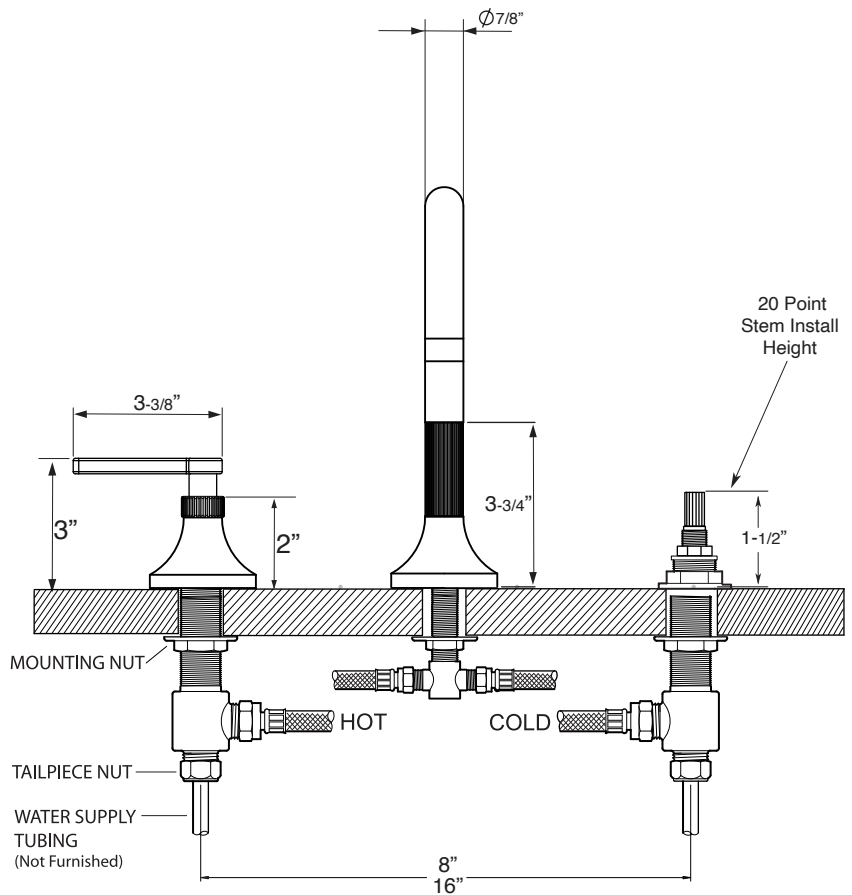

FEATURES:

- All brass construction. Flexible hoses designed to be installed on 8" to 16" centers. Includes soft touch drain assembly. P/N 18.11.052
- Lever style handles with inside clip attachment.
- 20 PT. 1/4-turn ceramic disc valve cartridge.
- Available in all finishes. Warranty varies according to finish selection.
- Standard aerator is limited to 1.2 gpm.
- Certified to meet or exceed the following codes and standards:
ASME A112.18.1/CSAB 125.1-2012

Series 110
Widespread Lavatory Set

1.110708

Stella Handle

NOTE: Spout and valves install through 1-1/4" diameter holes

Note: Measurements are subject to change or cancellation. No responsibility is assumed for use of superseded or voided pages.