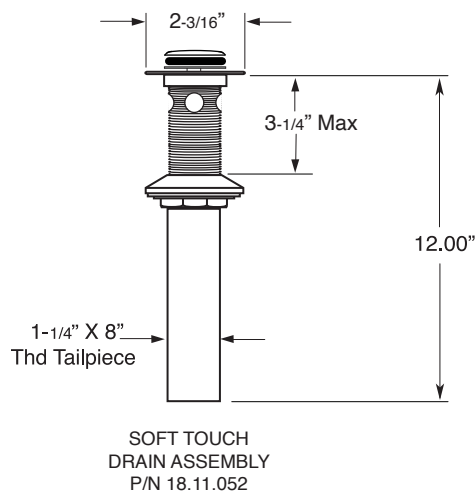

FEATURES:

- All brass construction. Flexible hoses designed to be installed on 8" to 16" centers. Includes soft touch drain assembly. P/N 18.11.052
- Lever style handles with inside clip attachment.
- 20 PT. 1/4-turn ceramic disc valve cartridge.
- Available in all finishes. Warranty varies according to finish selection.
- Standard aerator is limited to 1.2 gpm.
- Certified to meet or exceed the following codes and standards:
ASME A112.18.1/CSAB 125.1-2012

Series 110
Widespread Lavatory Set

1.110708

Stella Handle

NOTE: Spout and valves install through 1-1/4" diameter holes

Note: Measurements are subject to change or cancellation. No responsibility is assumed for use of superseded or voided pages.