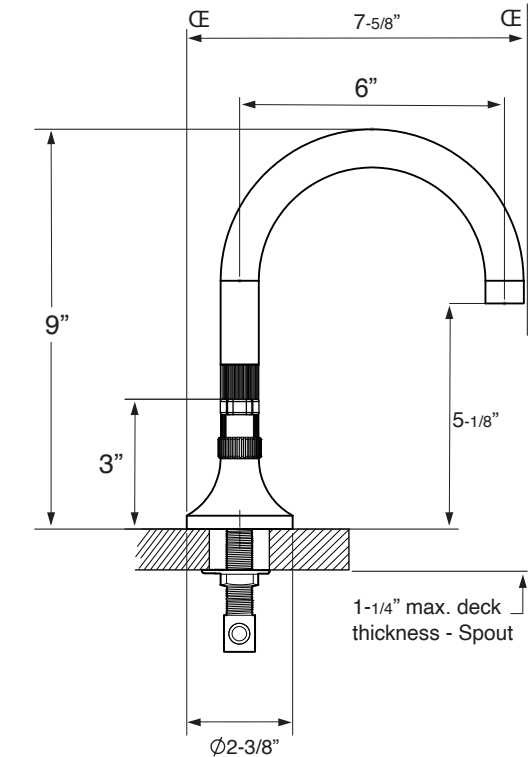

FEATURES:

- All brass construction. Flexible hoses designed to be installed on 8" to 16" centers. Includes soft touch drain assembly. P/N 18.11.052
- Lever style handles with inside clip attachment.
- 20 PT. 1/4-turn ceramic disc valve cartridge.
- Available in all finishes. Warranty varies according to finish selection.
- Standard aerator is limited to 1.2 gpm.
- Certified to meet or exceed the following codes and standards:
ASME A112.18.1/CSAB 125.1-2012

Series 110
Widespread Lavatory Set

1.110708

Stella Handle

NOTE: Spout and valves install through 1-1/4" diameter holes

Note: Measurements are subject to change or cancellation. No responsibility is assumed for use of superseded or voided pages.