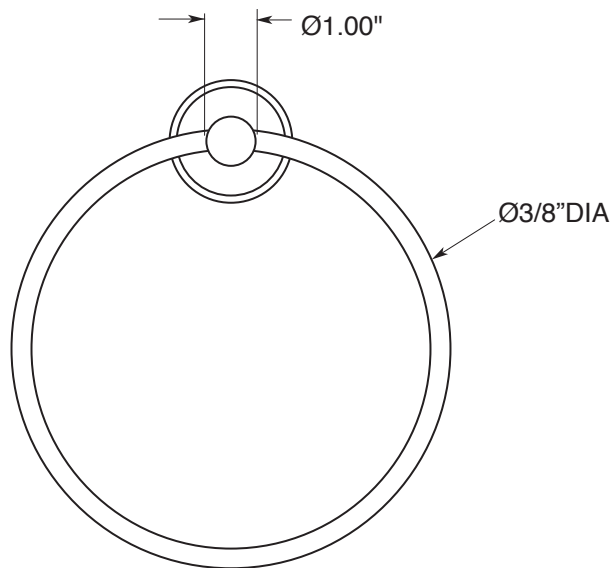

**FEATURES:**

- All brass construction.
- Available in all Sigma finishes. Warranty varies according to finish selection.
- Mounting bracket and screws are supplied.

## Accessories

Series 22  
Towel Ring

1.22TR00

**TOP VIEW**

**FRONT VIEW**

**SIDE VIEW**

Note: Measurements are subject to change or cancellation. No responsibility is assumed for use of superseded or voided pages.