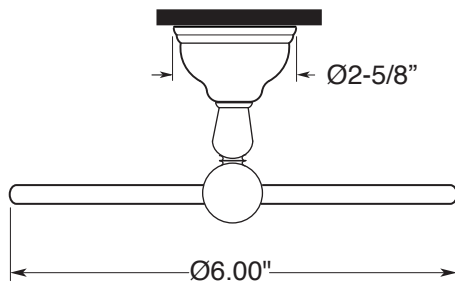

**FEATURES:**

- All brass construction.
- Available in all Sigma finishes. Warranty varies according to finish selection.
- Mounting bracket and screws are supplied.

## Accessories

Series 22  
Towel Ring

1.22TR00

**TOP VIEW**

**FRONT VIEW**

**SIDE VIEW**

Note: Measurements are subject to change or cancellation. No responsibility is assumed for use of superseded or voided pages.