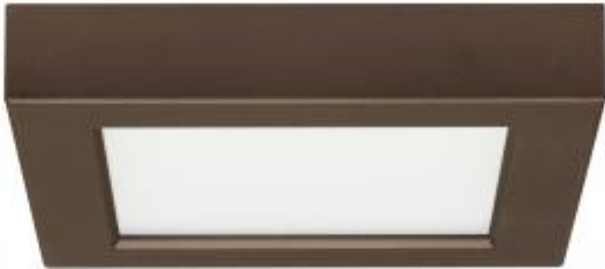

Project Name

Location

Prepared By

SATCO S9326

10.5W/LED/5.5"FLUSH/27K/SQ/BRZ

Notes

[www] 11-02-2020 01:57:09

General

Status	Transitioning
Fixture Type	BLINK
Finish	Bronze
Wattage	10.5
Lumen Output	580
CCT (Kelvin)	2700
Indoor or Outdoor Fixture	Indoor

Specifications

Technology	LED
Color Temperature	Warm White
CRI	80+
Voltage	120V
Beam Angle	108
Rated Hours	40000
Operating Temperature	-18C (-0.4F) to a maximum of +46C (+114.8F)
Dimmable	Yes - Dimmable
Weight (lb.)	1.52

Dimensions

Height (in.)	1.00
Width (in.)	5.50
Length (in.)	5.50

Compliance

Safety Listing	cETLus
Location Rating	Damp
Energy Star	No
CEC Status	Lawful for sale in California
CA Prop 65	Lead
RoHS Compliant	Yes