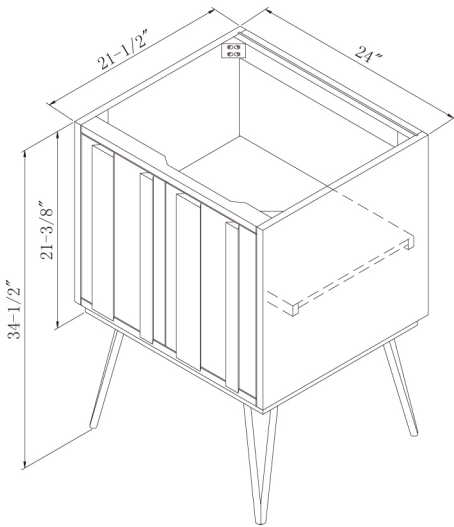

VT2421 Vanity
1 x Adj.Shelf