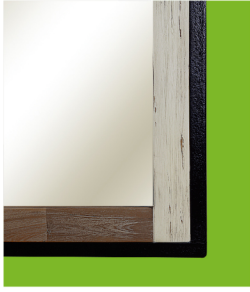

Multi-colored finish treatment on mirror and cabinet doors