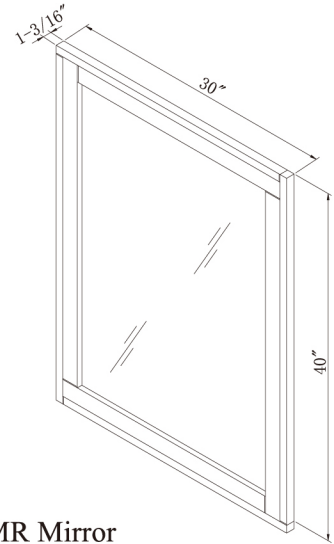

Features Include:

- Multi-colored color scheme finish
- Matching portrait mirror
- Ample interior storage
- Soft-close hinges
- Removable legs allow for freestanding placement or wall mounted applications. Wall mounting strip and hardware is included
- Integrated door pulls
- Two cabinet widths available

VT3040MR Mirror