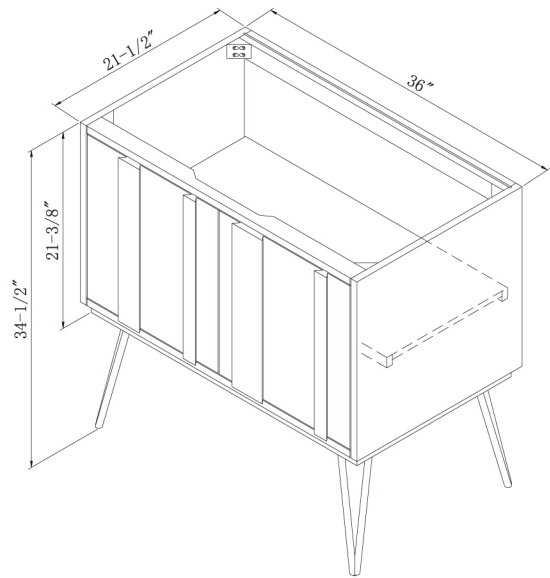

VT3621 Vanity
1 x Adj.Shelf

The new Verticali Bath Collection has been designed to match today's eclectic interior design styles. Starting with a soft-modern design style, the cabinet has been enhanced with rustic multi-colored vertical door panels. The panels feature hand detailing and rustic accents.

Like all Sagehill Designs vanities, the cabinet features ample interior storage, expert materials selection and craftsmanship. We engineer our products to provide years of durable beauty.

Thank you for choosing Sagehill Designs for your bath environment.

Sagehill Designs

by
Sunny Wood

Note: Product images and wood finish representations are for reference only. Contact your dealer to view actual finish samples. As our policy is to continually improve design, we reserve the right to modify details or change specifications without prior notice. Copyright 2019: Sagehill Designs. All rights reserved.