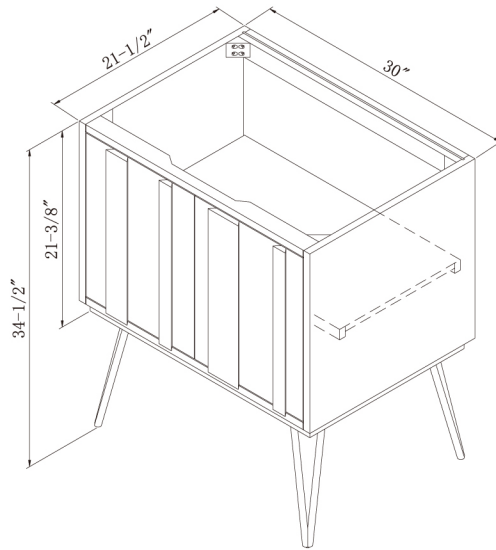

VT3021 Vanity
1 x Adj.Shelf