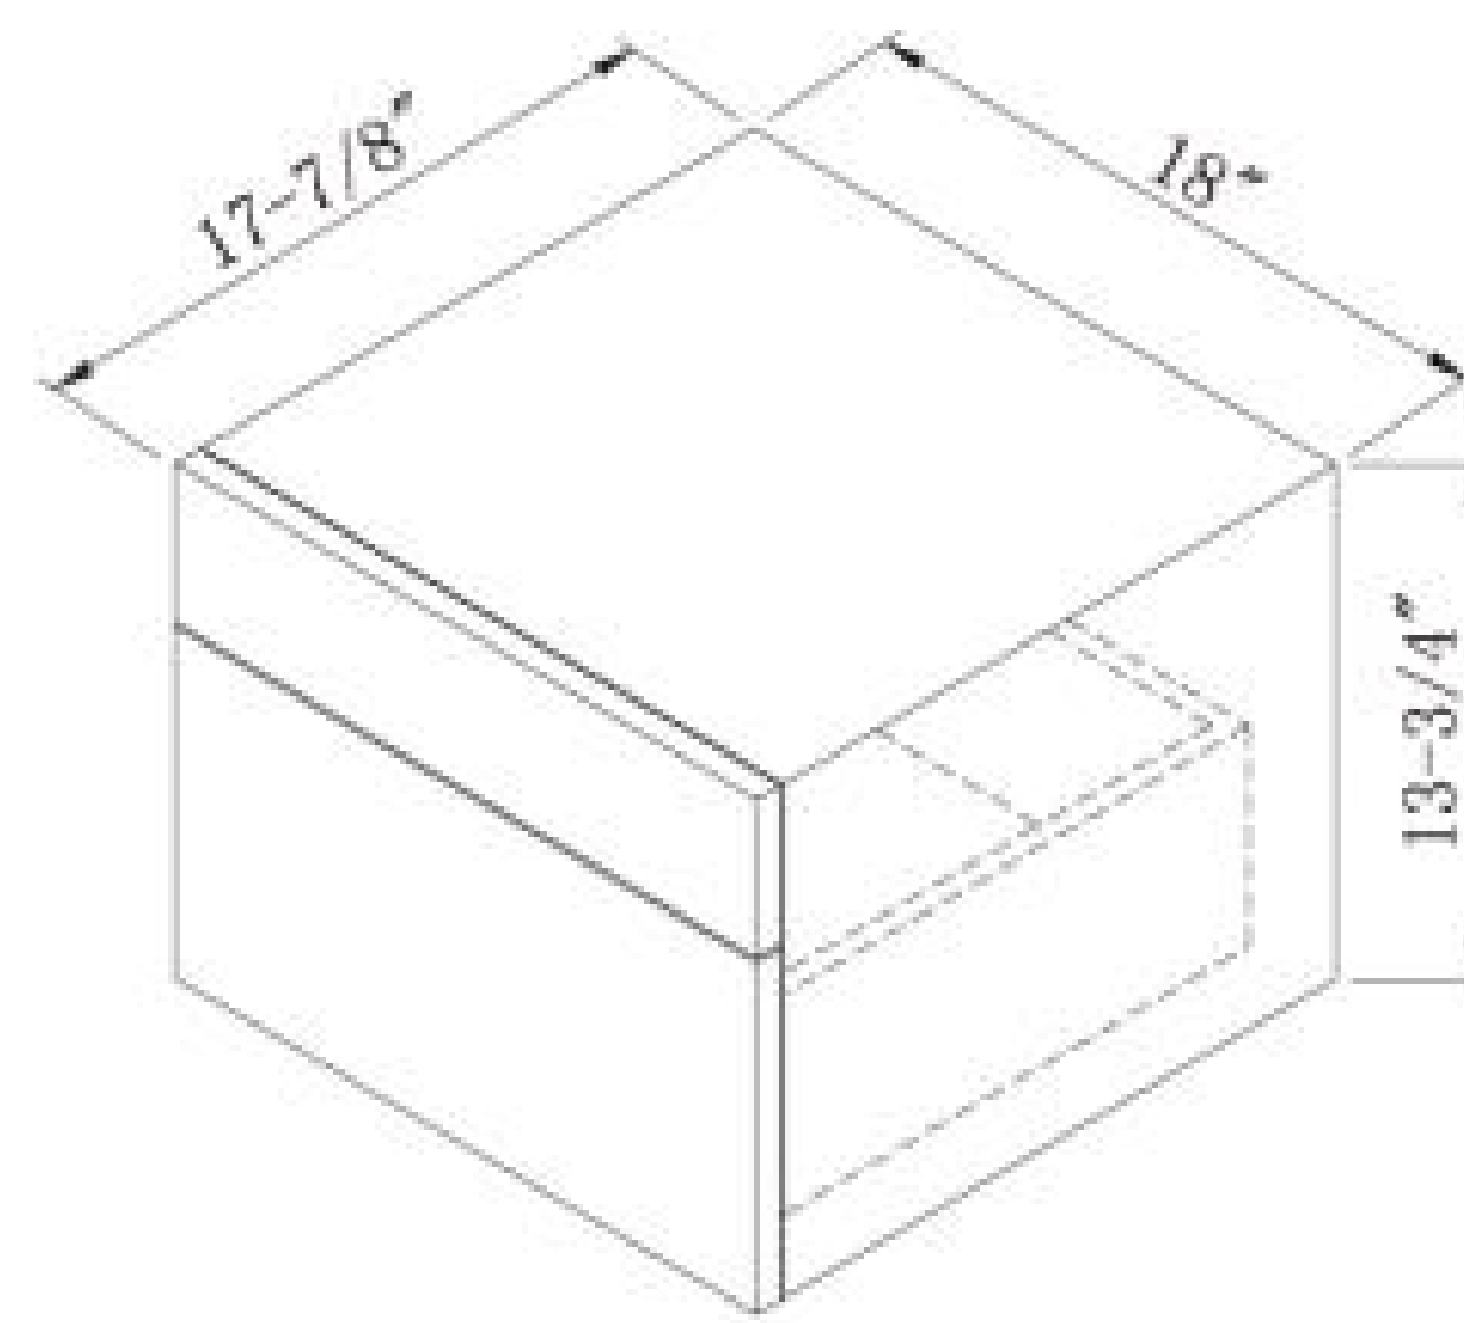

RC2418-W

LS2436MR

LS2418D

LS1818D

LS2436M

LS1236W

Comprised of just a few basic items, the Lincoln Street collection is amazingly flexible in regards to the number of configurations that can be achieved with those few items. Add to that the clean, minimalist design aesthetic and you have a vanity collection that will complement a wide variety of urban bath environments.