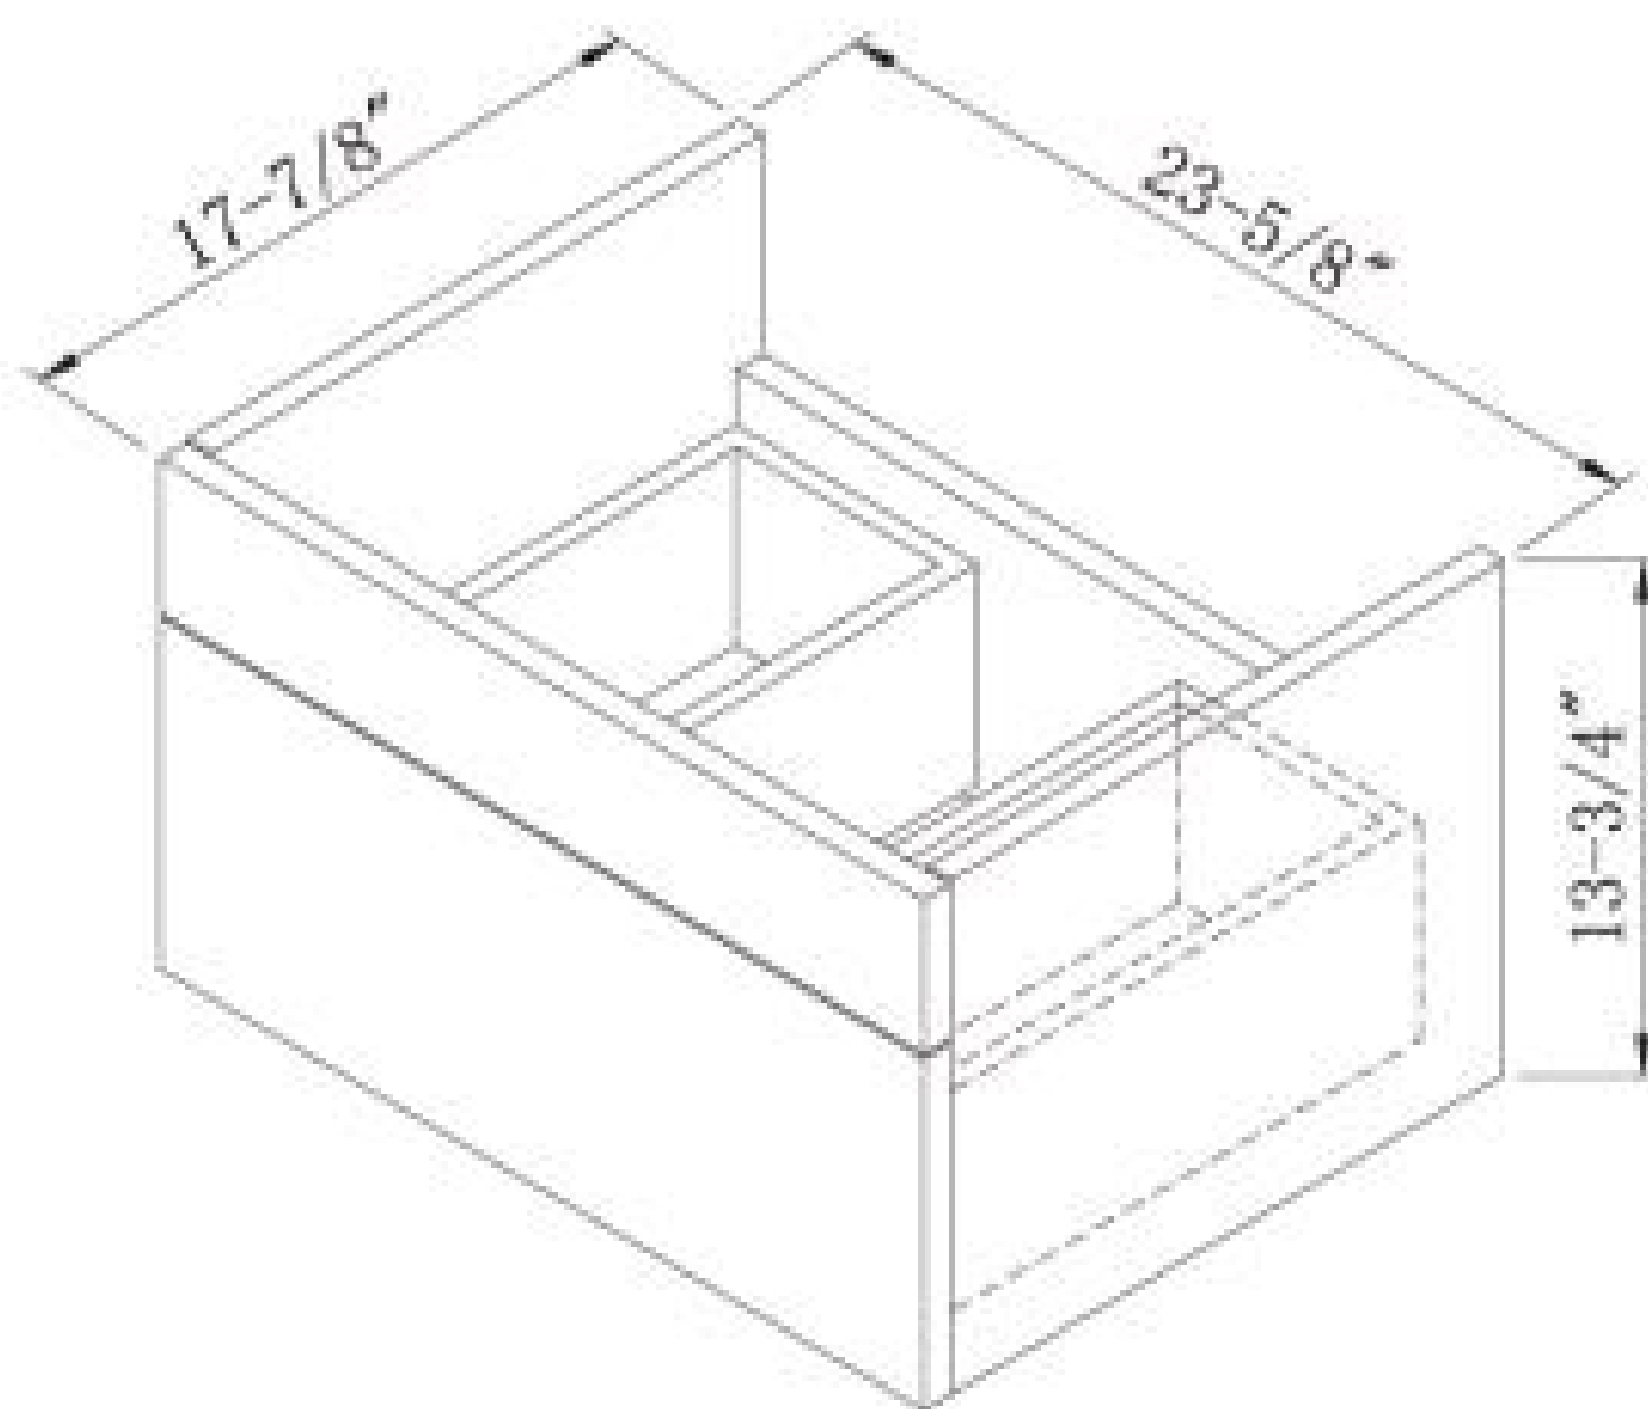

Features Include:

- Beautiful maple veneers.
- Dovetail drawer construction.
- Soft-close mechanisms.
- Full extension drawer glides.
- Matching ceramic sink insert available.
- Design allows for vessel sinks with stone tops.
- Matching mirror and medicine cabinet.
- Accenting wall storage unit.

RC2418-W

LS2436MR

LS2418D

LS1818D

LS2436M

LS1236W

Comprised of just a few basic items, the Lincoln Street collection is amazingly flexible in regards to the number of configurations that can be achieved with those few items. Add to that the clean, minimalist design aesthetic and you have a vanity collection that will complement a wide variety of urban bath environments.

The components feature select hardwood solids and decorative maple veneers. The storage drawers feature dovetail construction, soft-close mechanisms, and full-extension drawer glides. Finished in a durable light maple finish adds to the fresh and contemporary styling.

Accenting pieces like the portrait mirror, medicine cabinet, and hanging storage pieces allows this collection from Sagehill Designs to be the utmost in style, function, and versatility.

Sagehill Designs

by
Sunny Wood Company

Note: Printed finish representations are for general reference only. Contact your dealer to view actual finish samples. As our policy is to continually improve design, we reserve the right to modify details or change specifications without prior notice. Copyright 2019: Sagehill Designs. All rights reserved.