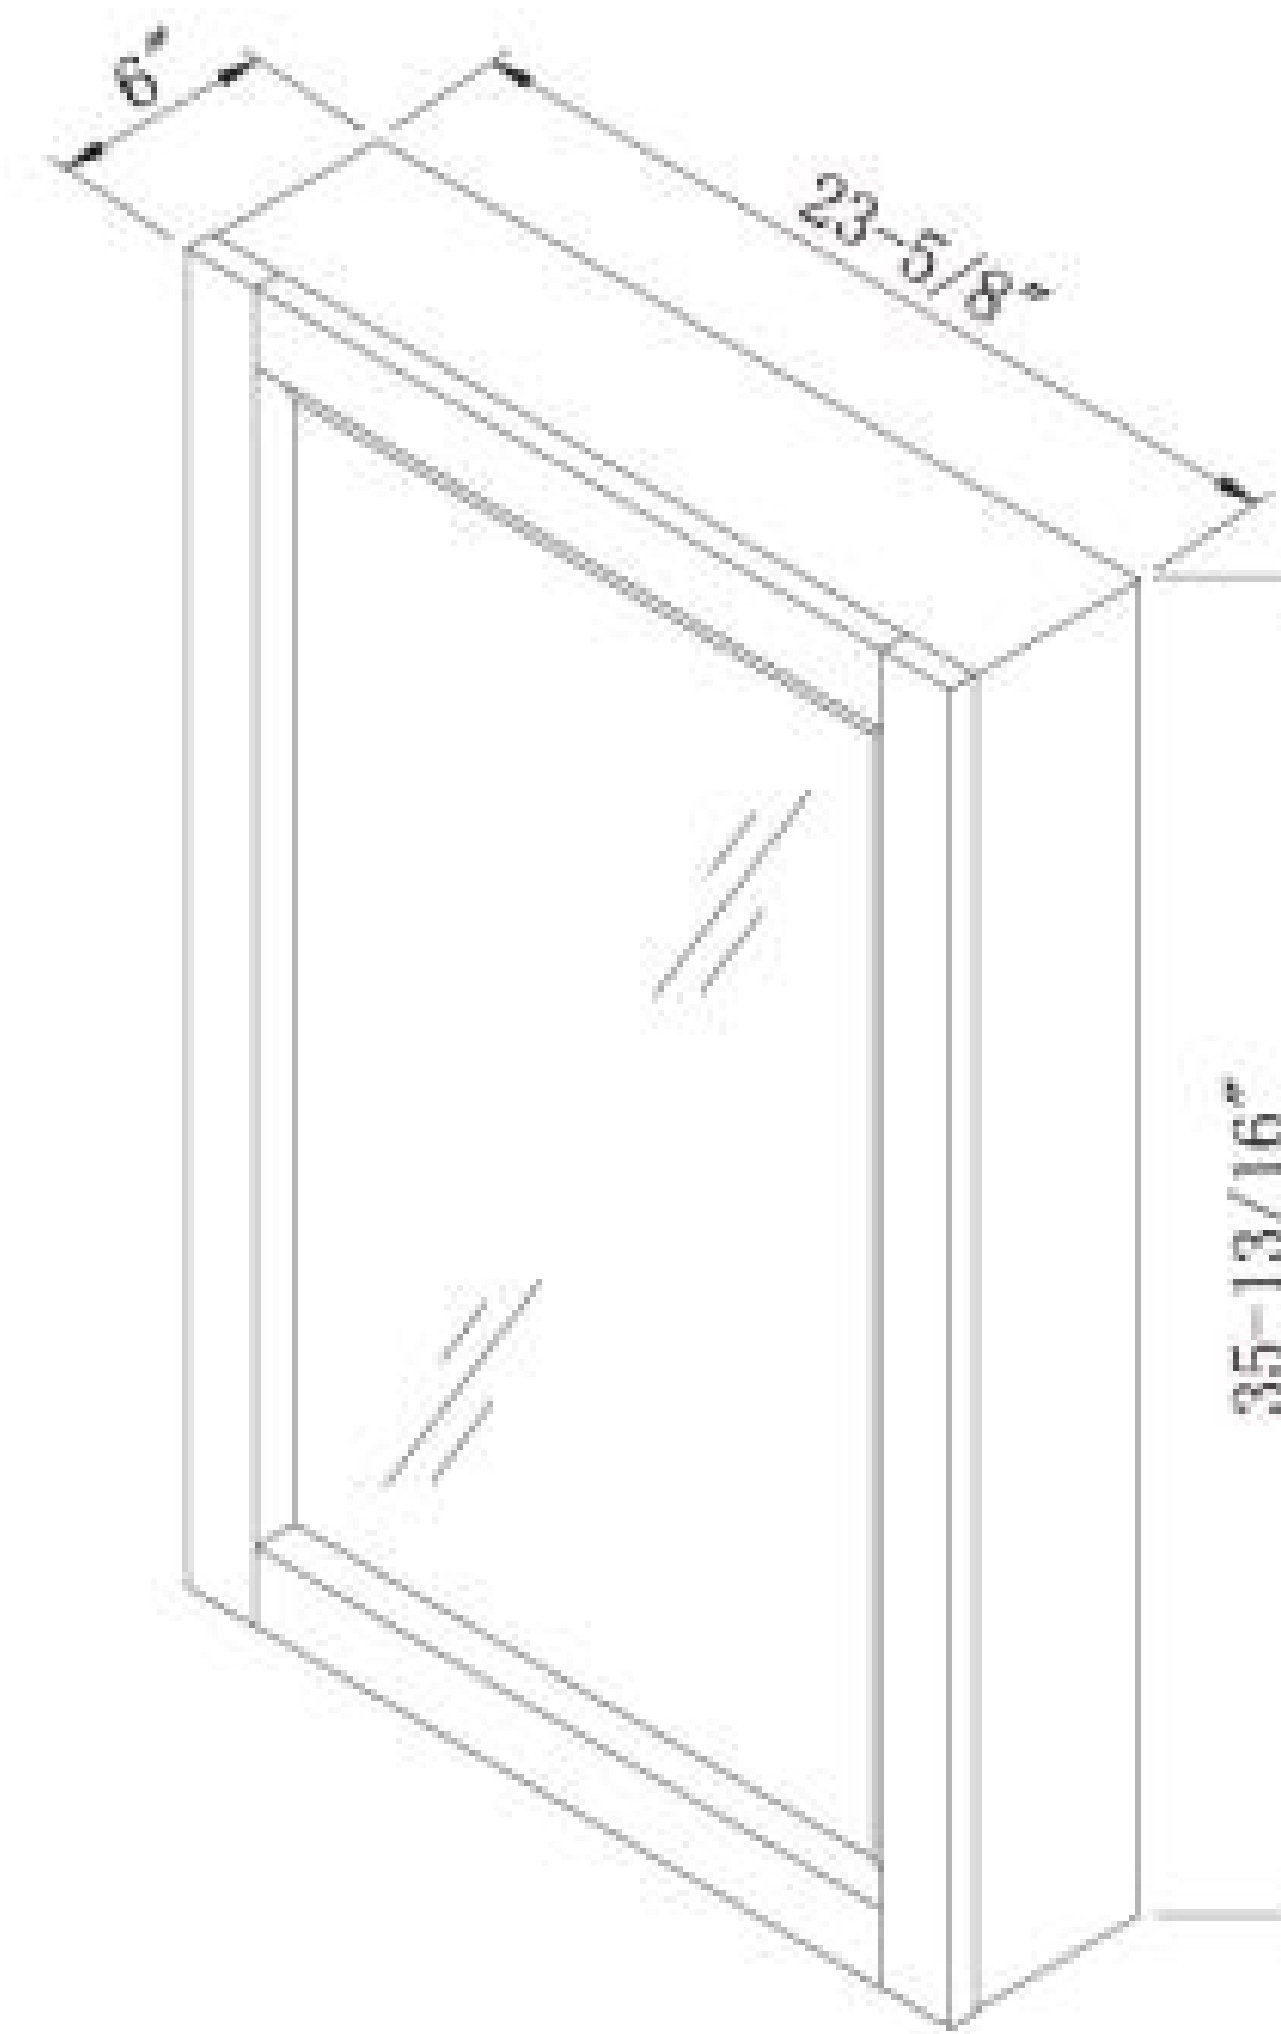

RC2418-W

LS2436MR

LS2418D

LS1818D

LS2436M

LS1236W

Comprised of just a few basic items, the Lincoln Street collection is amazingly flexible in regards to the number of configurations that can be achieved with those few items. Add to that the clean, minimalist design aesthetic and you have a vanity collection that will complement a wide variety of urban bath environments.