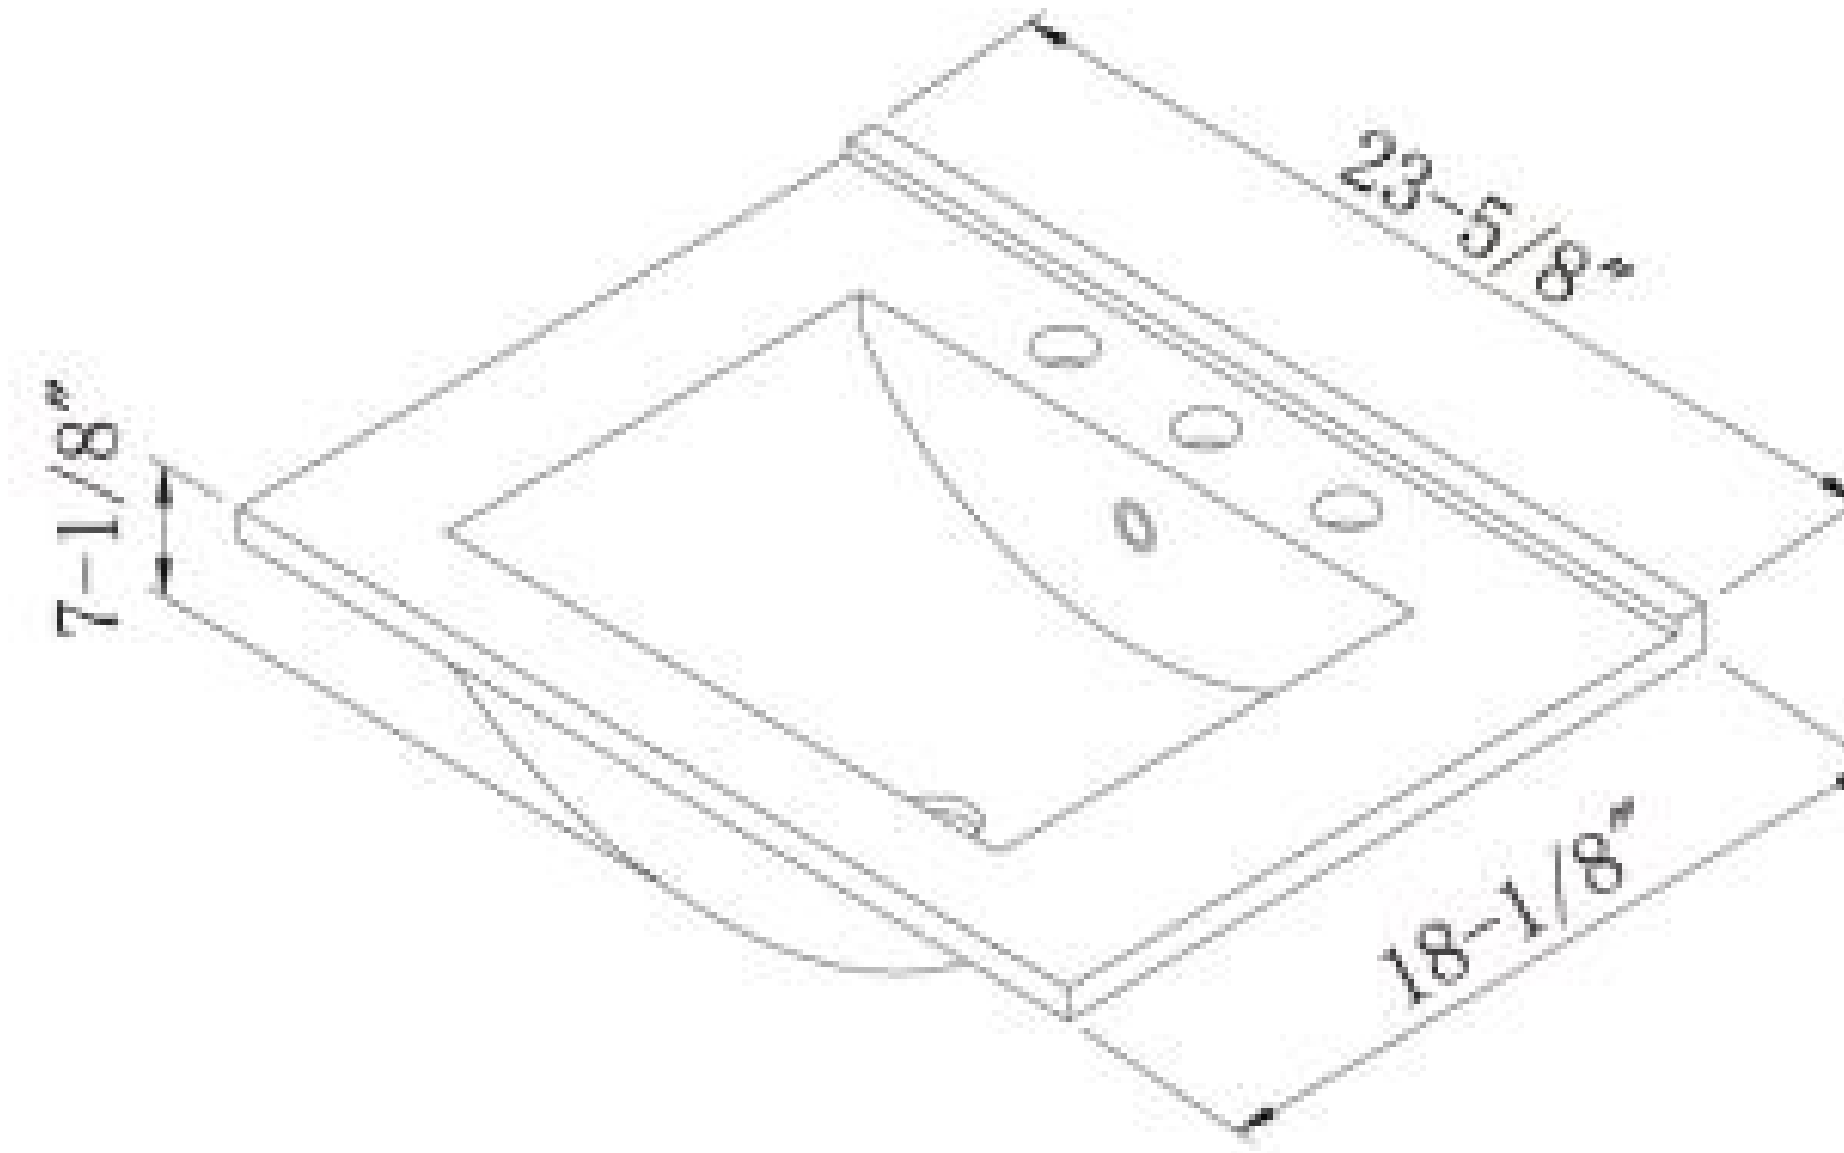

Features Include:

- Beautiful maple veneers.
- Dovetail drawer construction.
- Soft-close mechanisms.
- Full extension drawer glides.
- Matching ceramic sink insert available.
- Design allows for vessel sinks with stone tops.
- Matching mirror and medicine cabinet.
- Accenting wall storage unit.

RC2418-W