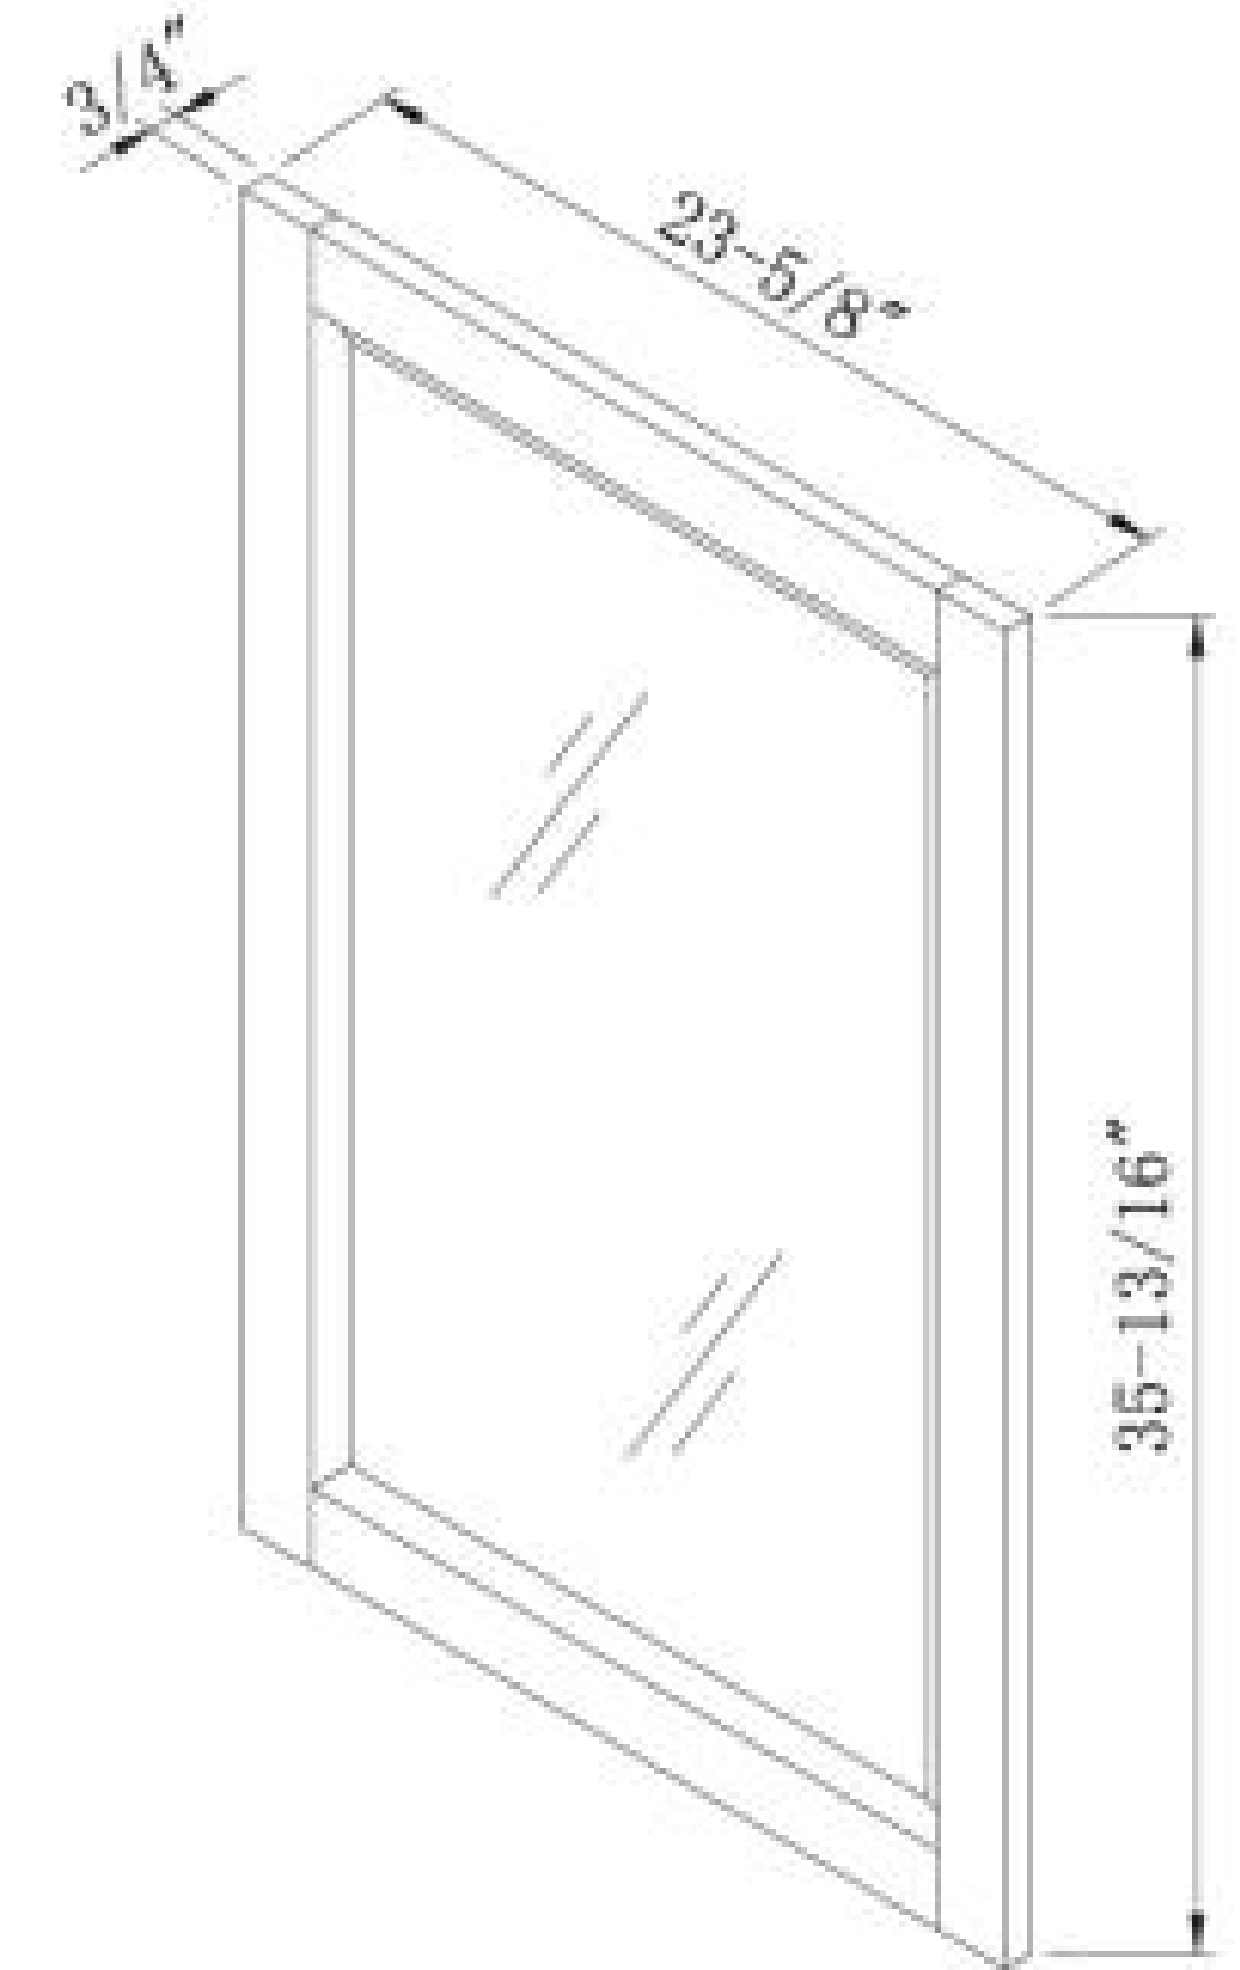

Features Include:

- Beautiful maple veneers.
- Dovetail drawer construction.
- Soft-close mechanisms.
- Full extension drawer glides.
- Matching ceramic sink insert available.
- Design allows for vessel sinks with stone tops.
- Matching mirror and medicine cabinet.
- Accenting wall storage unit.

RC2418-W

LS2436MR

LS2418D

LS1818D

LS2436M

LS1236W

Comprised of just a few basic items, the Lincoln Street collection is amazingly flexible in regards to the number of configurations that can be achieved with those few items. Add to that the clean, minimalist design aesthetic and you have a vanity collection that will complement a wide variety of urban bath environments.

The components feature select hardwood solids and decorative maple veneers. The storage drawers feature dovetail construction, soft-close mechanisms, and full-extension drawer glides. Finished in a durable light maple finish adds to the fresh and contemporary styling.

Accenting pieces like the portrait mirror, medicine cabinet, and hanging storage pieces allows this collection from Sagehill Designs to be the utmost in style, function, and versatility.

Sagehill Designs

by
Sunny Wood Company

Note: Printed finish representations are for general reference only. Contact your dealer to view actual finish samples. As our policy is to continually improve design, we reserve the right to modify details or change specifications without prior notice. Copyright 2019: Sagehill Designs. All rights reserved.