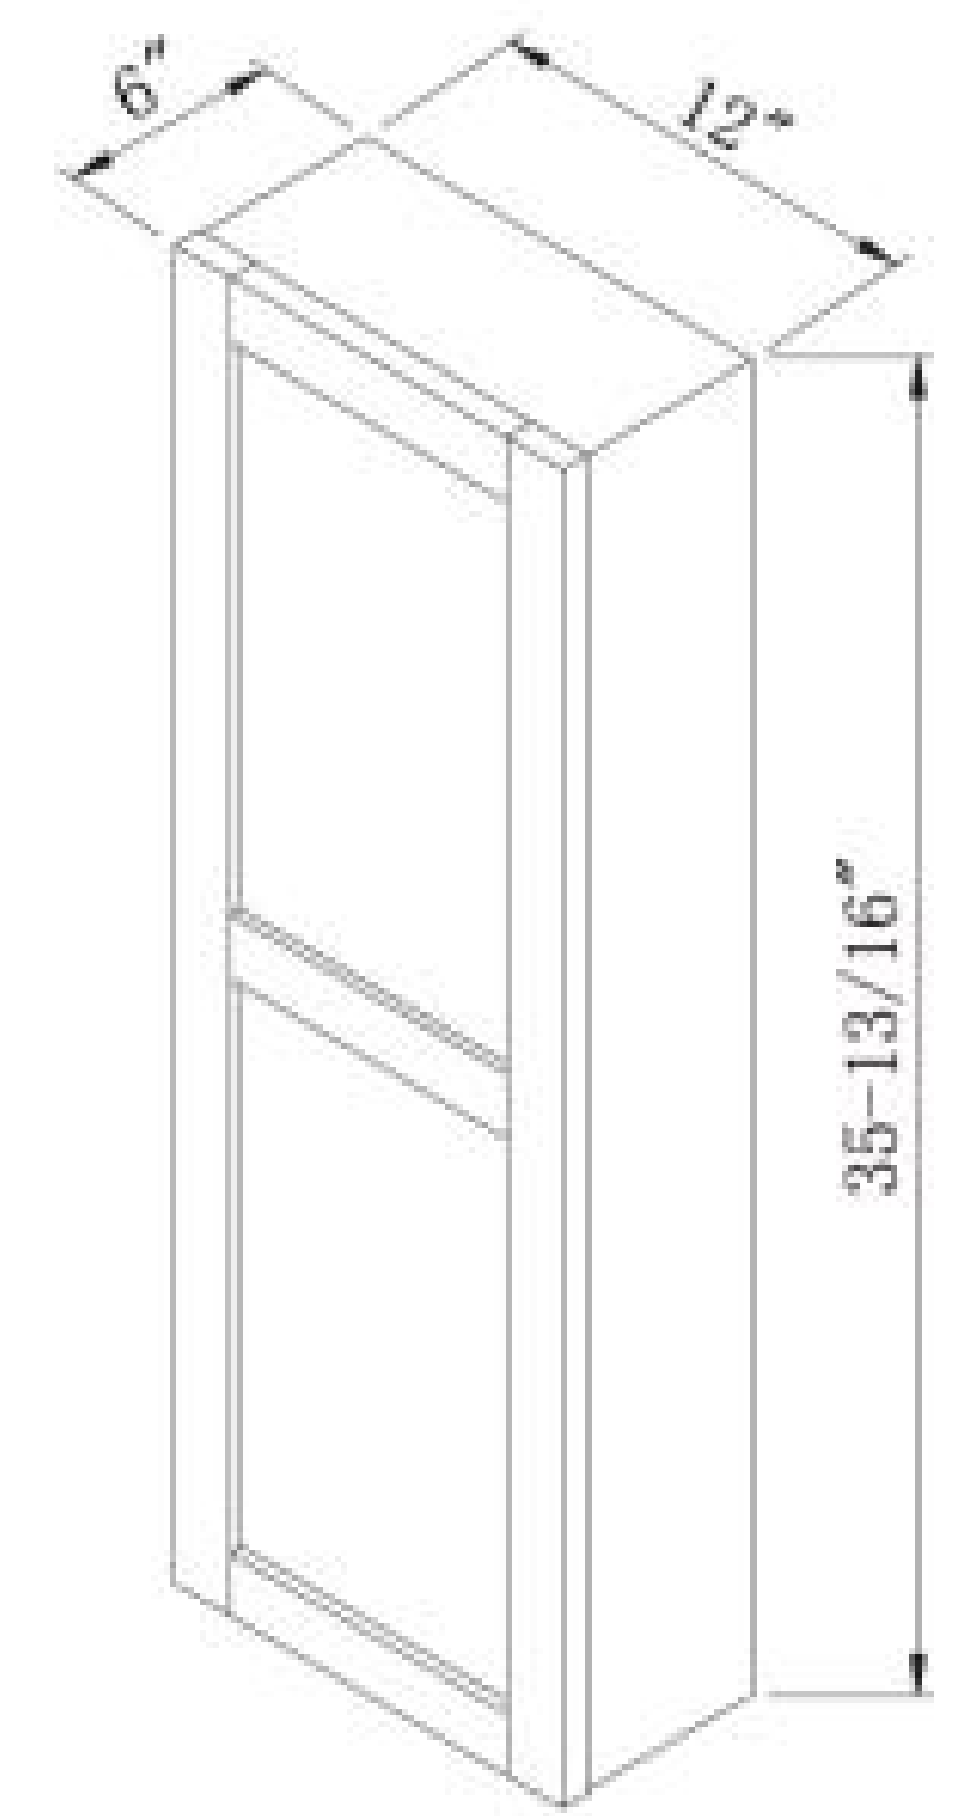

RC2418-W

LS2436MR

LS2418D

LS1818D

LS2436M

LS1236W

Comprised of just a few basic items, the Lincoln Street collection is amazingly flexible in regards to the number of configurations that can be achieved with those few items. Add to that the clean, minimalist design aesthetic and you have a vanity collection that will complement a wide variety of urban bath environments.