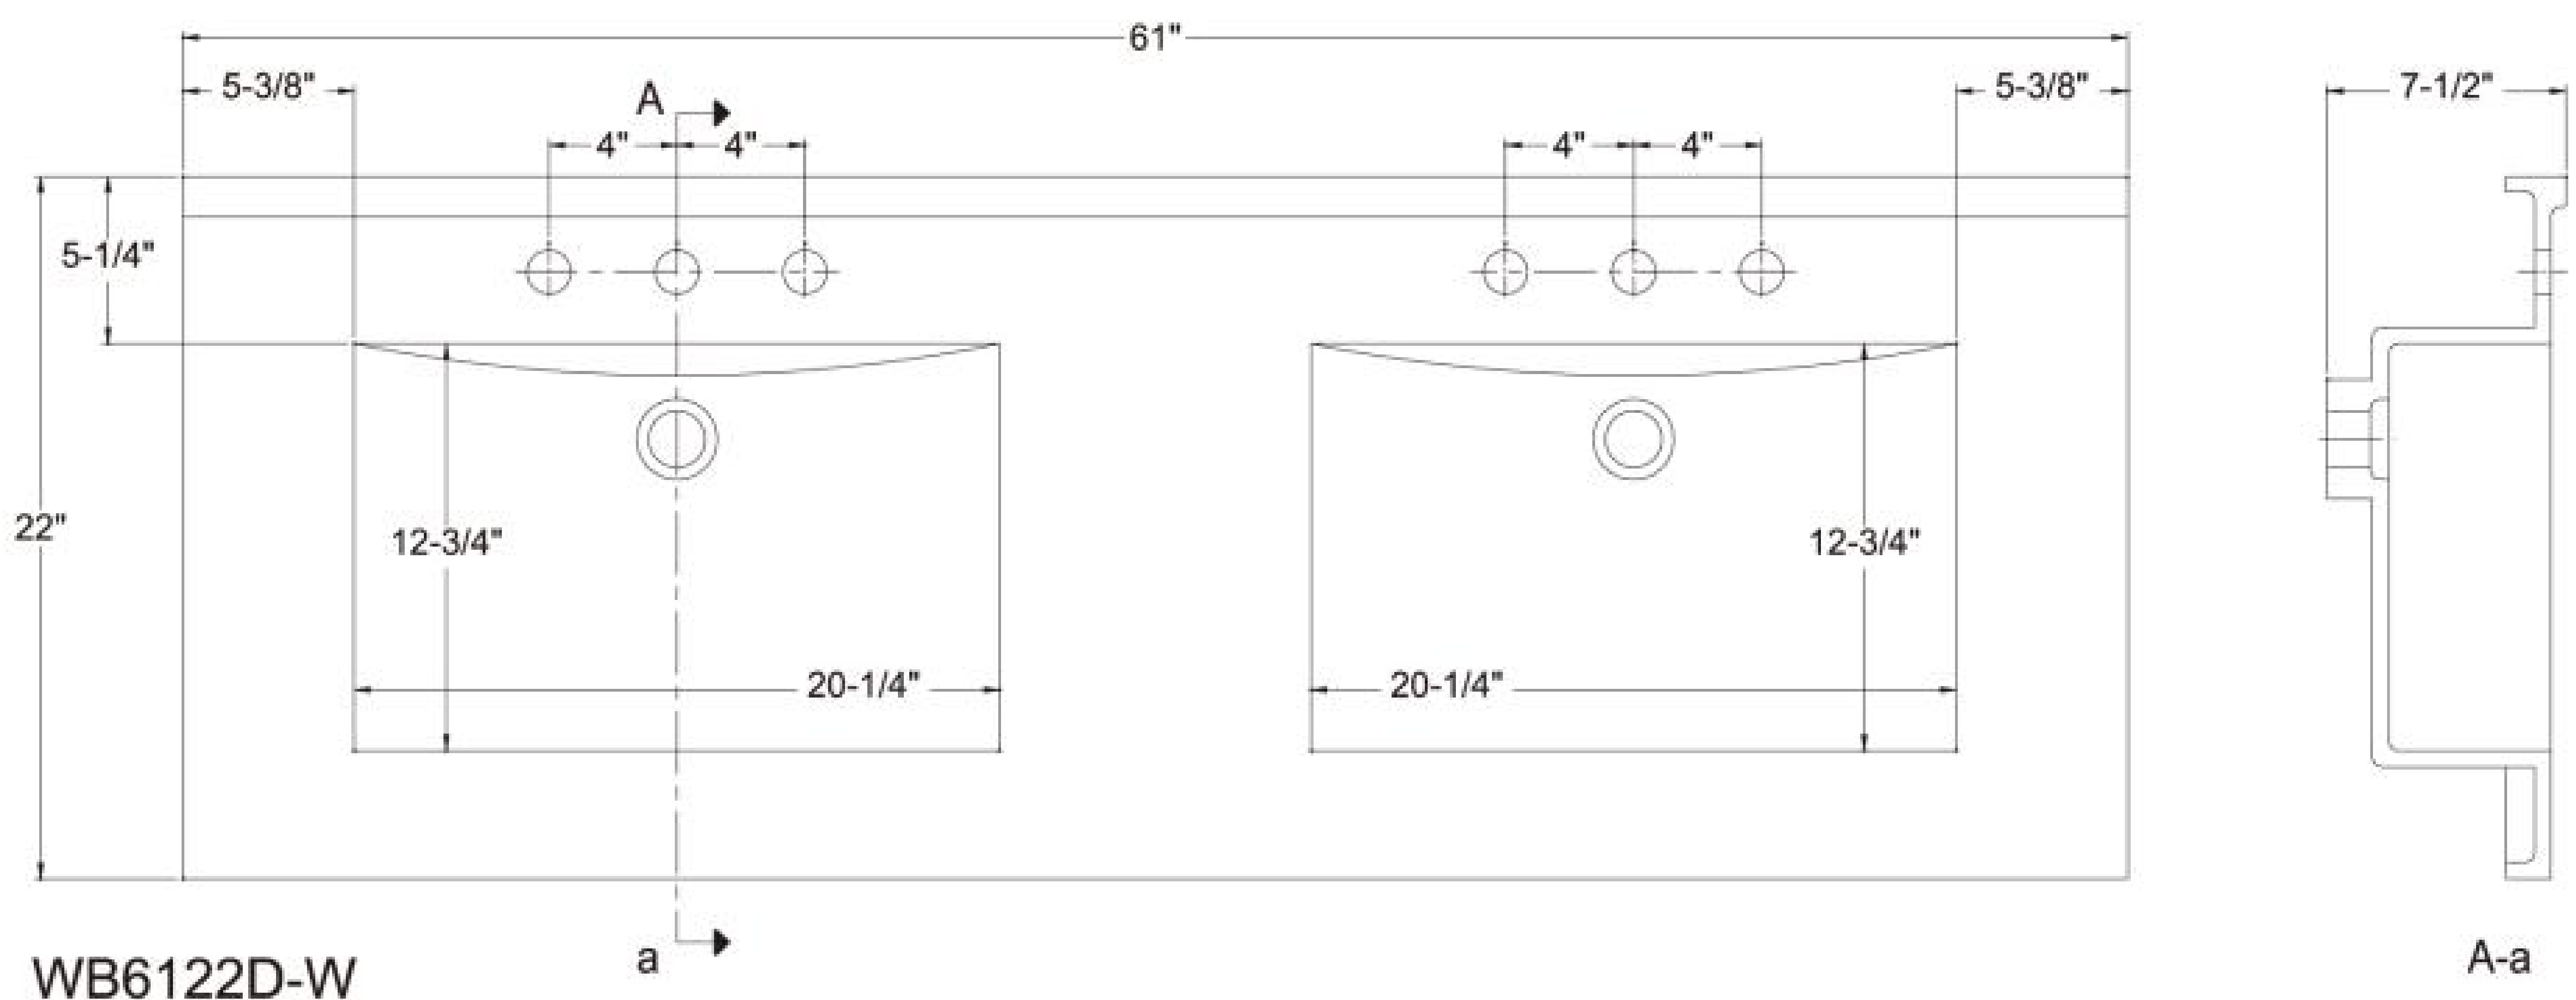

WB3122-W
WB3722-W
WB4922-W

Note: Printed finish representations are for general reference only. Contact your dealer to view actual finish samples.
As our policy is to continually improve design, we reserve the right to modify details or change specifications without prior notice.