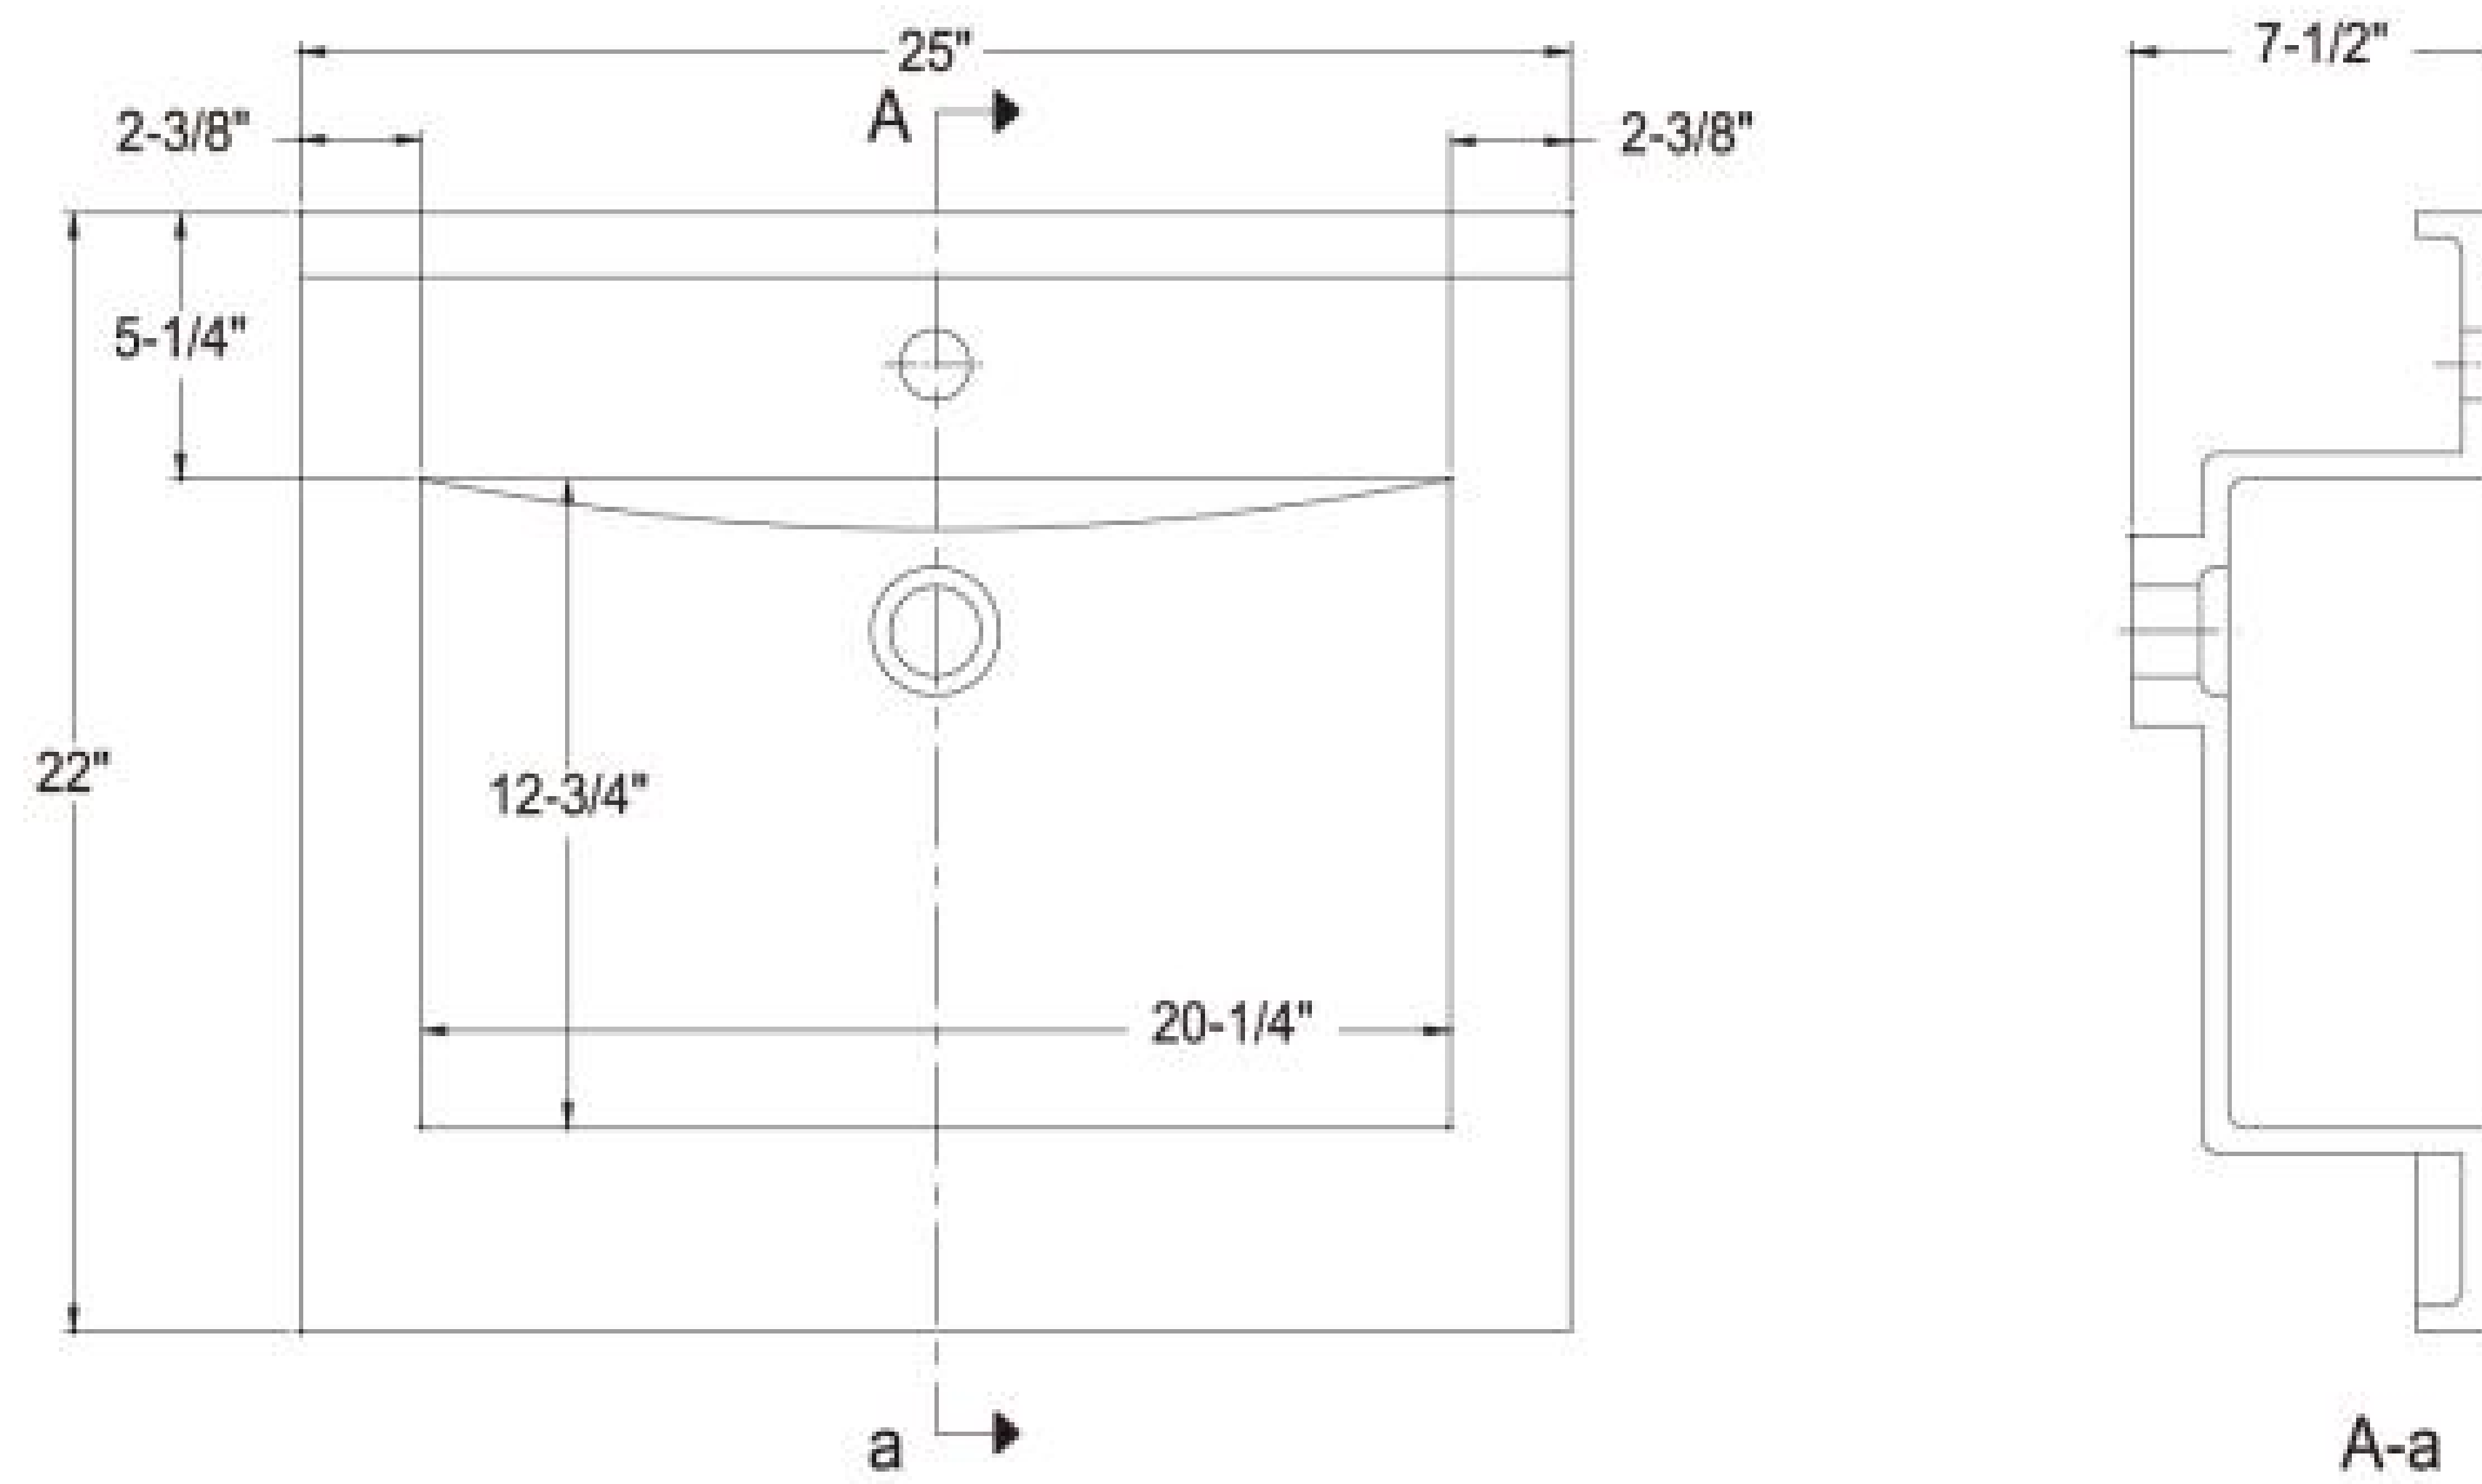

Premier Cultured Marble Tops with Integrated Wave Bowl Program
Durable White Finish / Easy Cleaning / Maintenance Free / Unique Basin Design
Sizes Available: 25", 31", 37", 49", 61" Wide

**Sagehill
Designs**

Product Specifications - Model #'s: WB2522-WS, WB3122-W, WB3722-W, WB4922-W, WB6122D-W

Features:

- Fit perfectly on a wide variety of Sagehill Designs vanities
- Available in five standard sizes (25", 31", 37", 49", 61")
- Integrated basin with elegant curved lines
- Raised drip edges
- 31", 37", 49", 61" Pre-drilled for 8" spread faucet set
- Standard drain outlet
- Meets or exceeds IAPMO / cUPC, CSA B45

WB2522-WS
25 in. x 22 in.

WB3122-W
31 in. x 22 in.

WB3722-W
37 in. x 22 in.

WB4922-W
49 in. x 22 in.

WB6122D-W
61 in. x 22 in.

*See reverse for detailed dimensions

Detailed Dimensions:

WB2522-WS