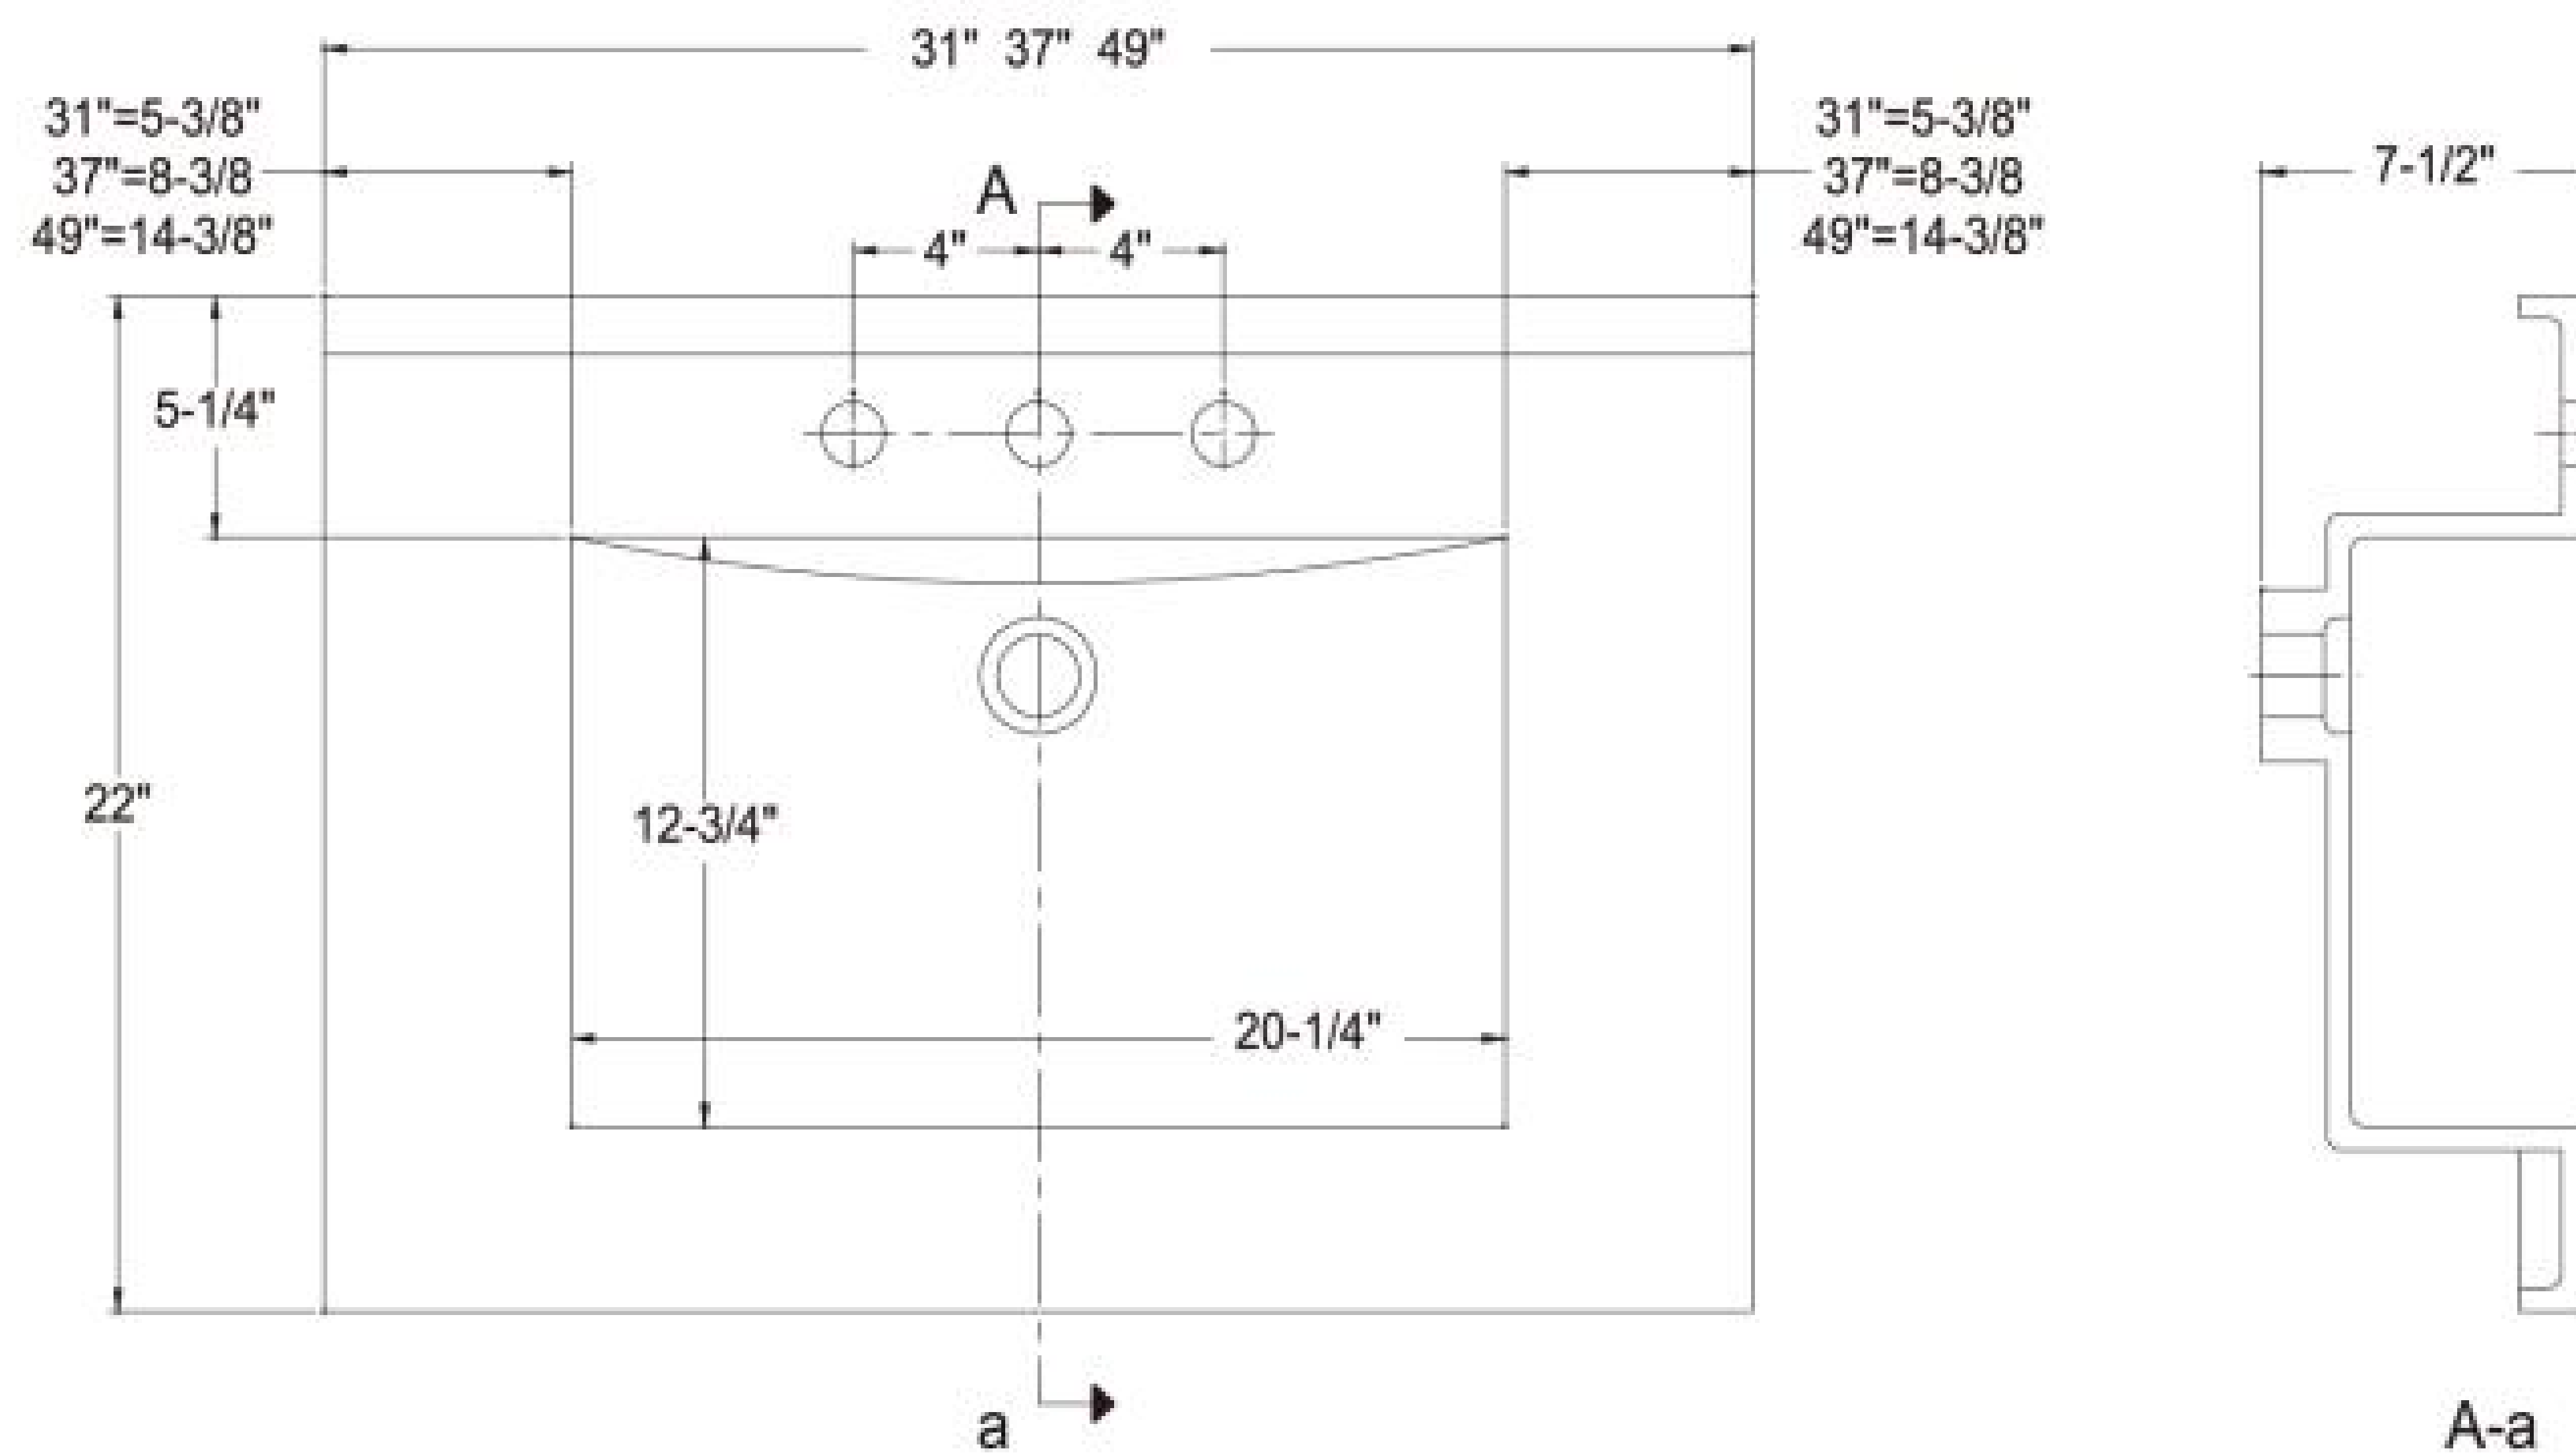

WB3122-W
WB3722-W
WB4922-W

Note: Printed finish representations are for general reference only. Contact your dealer to view actual finish samples.
As our policy is to continually improve design, we reserve the right to modify details or change specifications without prior notice.