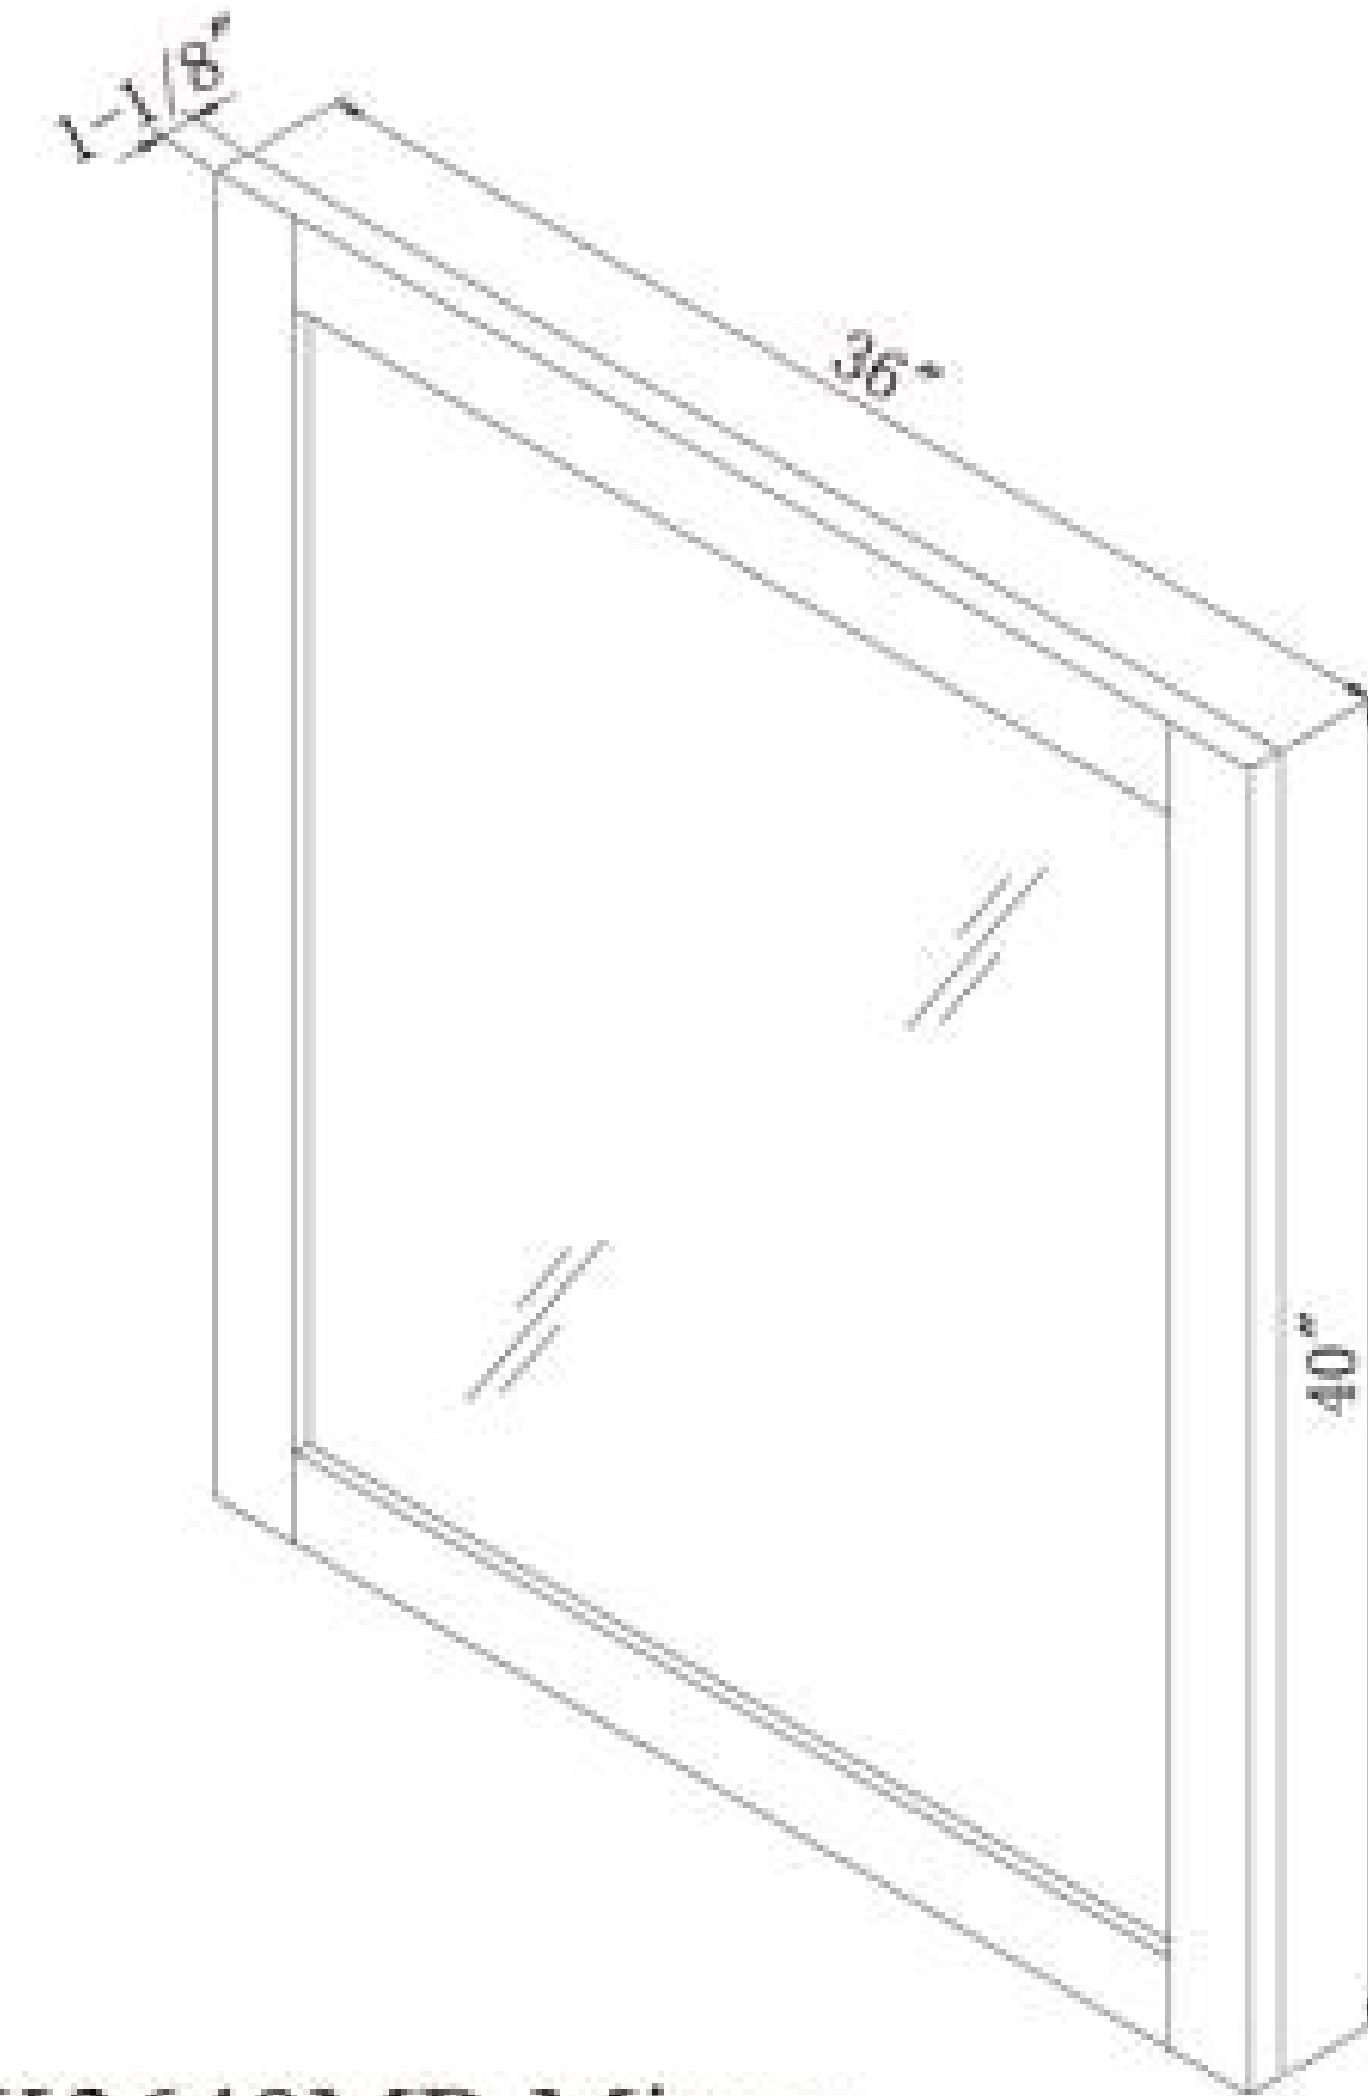

PARKETT

Matching portrait mirror

Dovetail drawer construction

Inset decorative pulls

Hand-detailed rustic finish

Adjustable levelers

Modern style tapered legs

Bureau style vanity with mid-century styling
Features decorative parquet effect on upper
drawer and ample storage

Features Include:

- * Bureau style vanity design
- * Ample storage in two large drawers
- * Matching portrait mirror
- * Mid-Century styling with tapered legs
- * Parquet pattern in upper drawer
- * Integrated decorative drawer pulls
- * Rich hand detailed finish with subtle texture