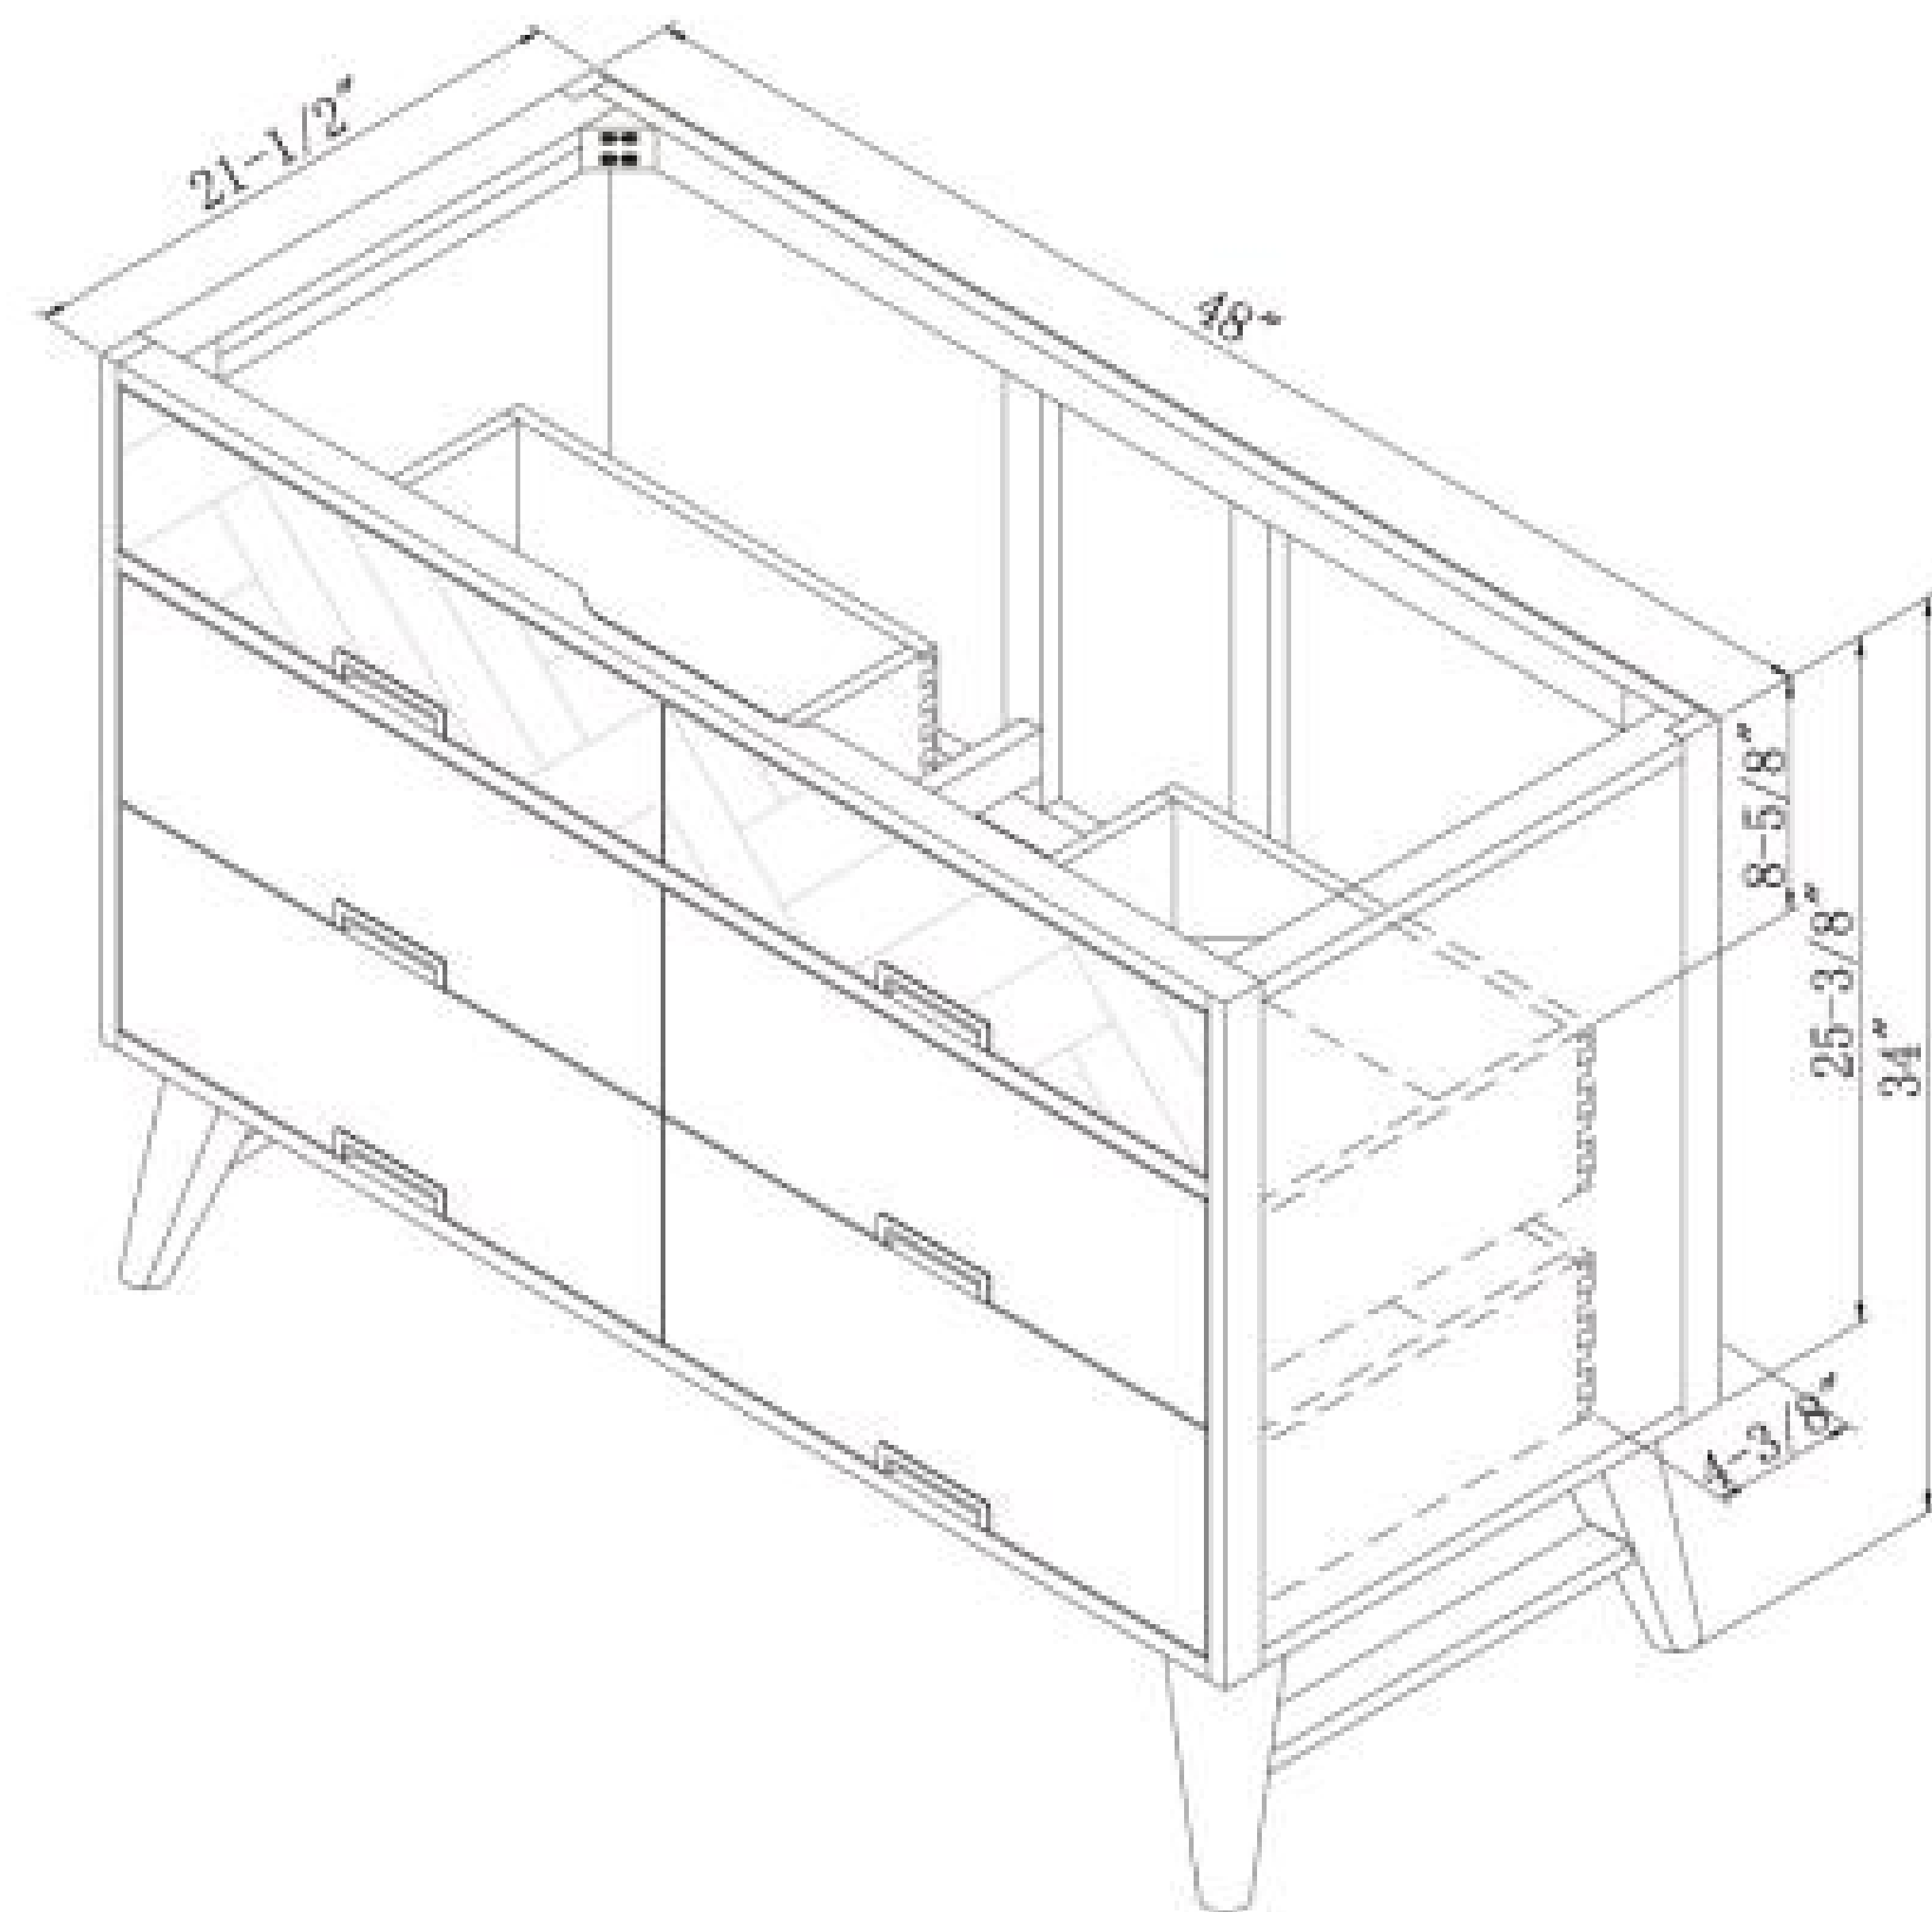

PK4821D Vanity
4 x Drawer

The new Parkett Bath Collection from Sagehill Designs has been inspired by Mid-Century design but also features an updated textured finish. With its tapered legs and decorative upper drawer pattern, the Parkett vanity is at home in today's casual bath interiors.

Like all Sagehill Designs vanities, the cabinet features ample interior storage, expert materials selection and craftsmanship. We engineer our products to provide years of durable beauty.

Thank you for choosing Sagehill Designs for your bath environment.

Sagehill Designs

by
Sunny Wood Company

Note: Printed finish representations are for general reference only.
Contact your dealer to view actual finish samples.
As our policy is to continually improve design, we reserve the right to modify details or change specifications without prior notice.
Copyright 2019; Sagehill Designs. All rights reserved.