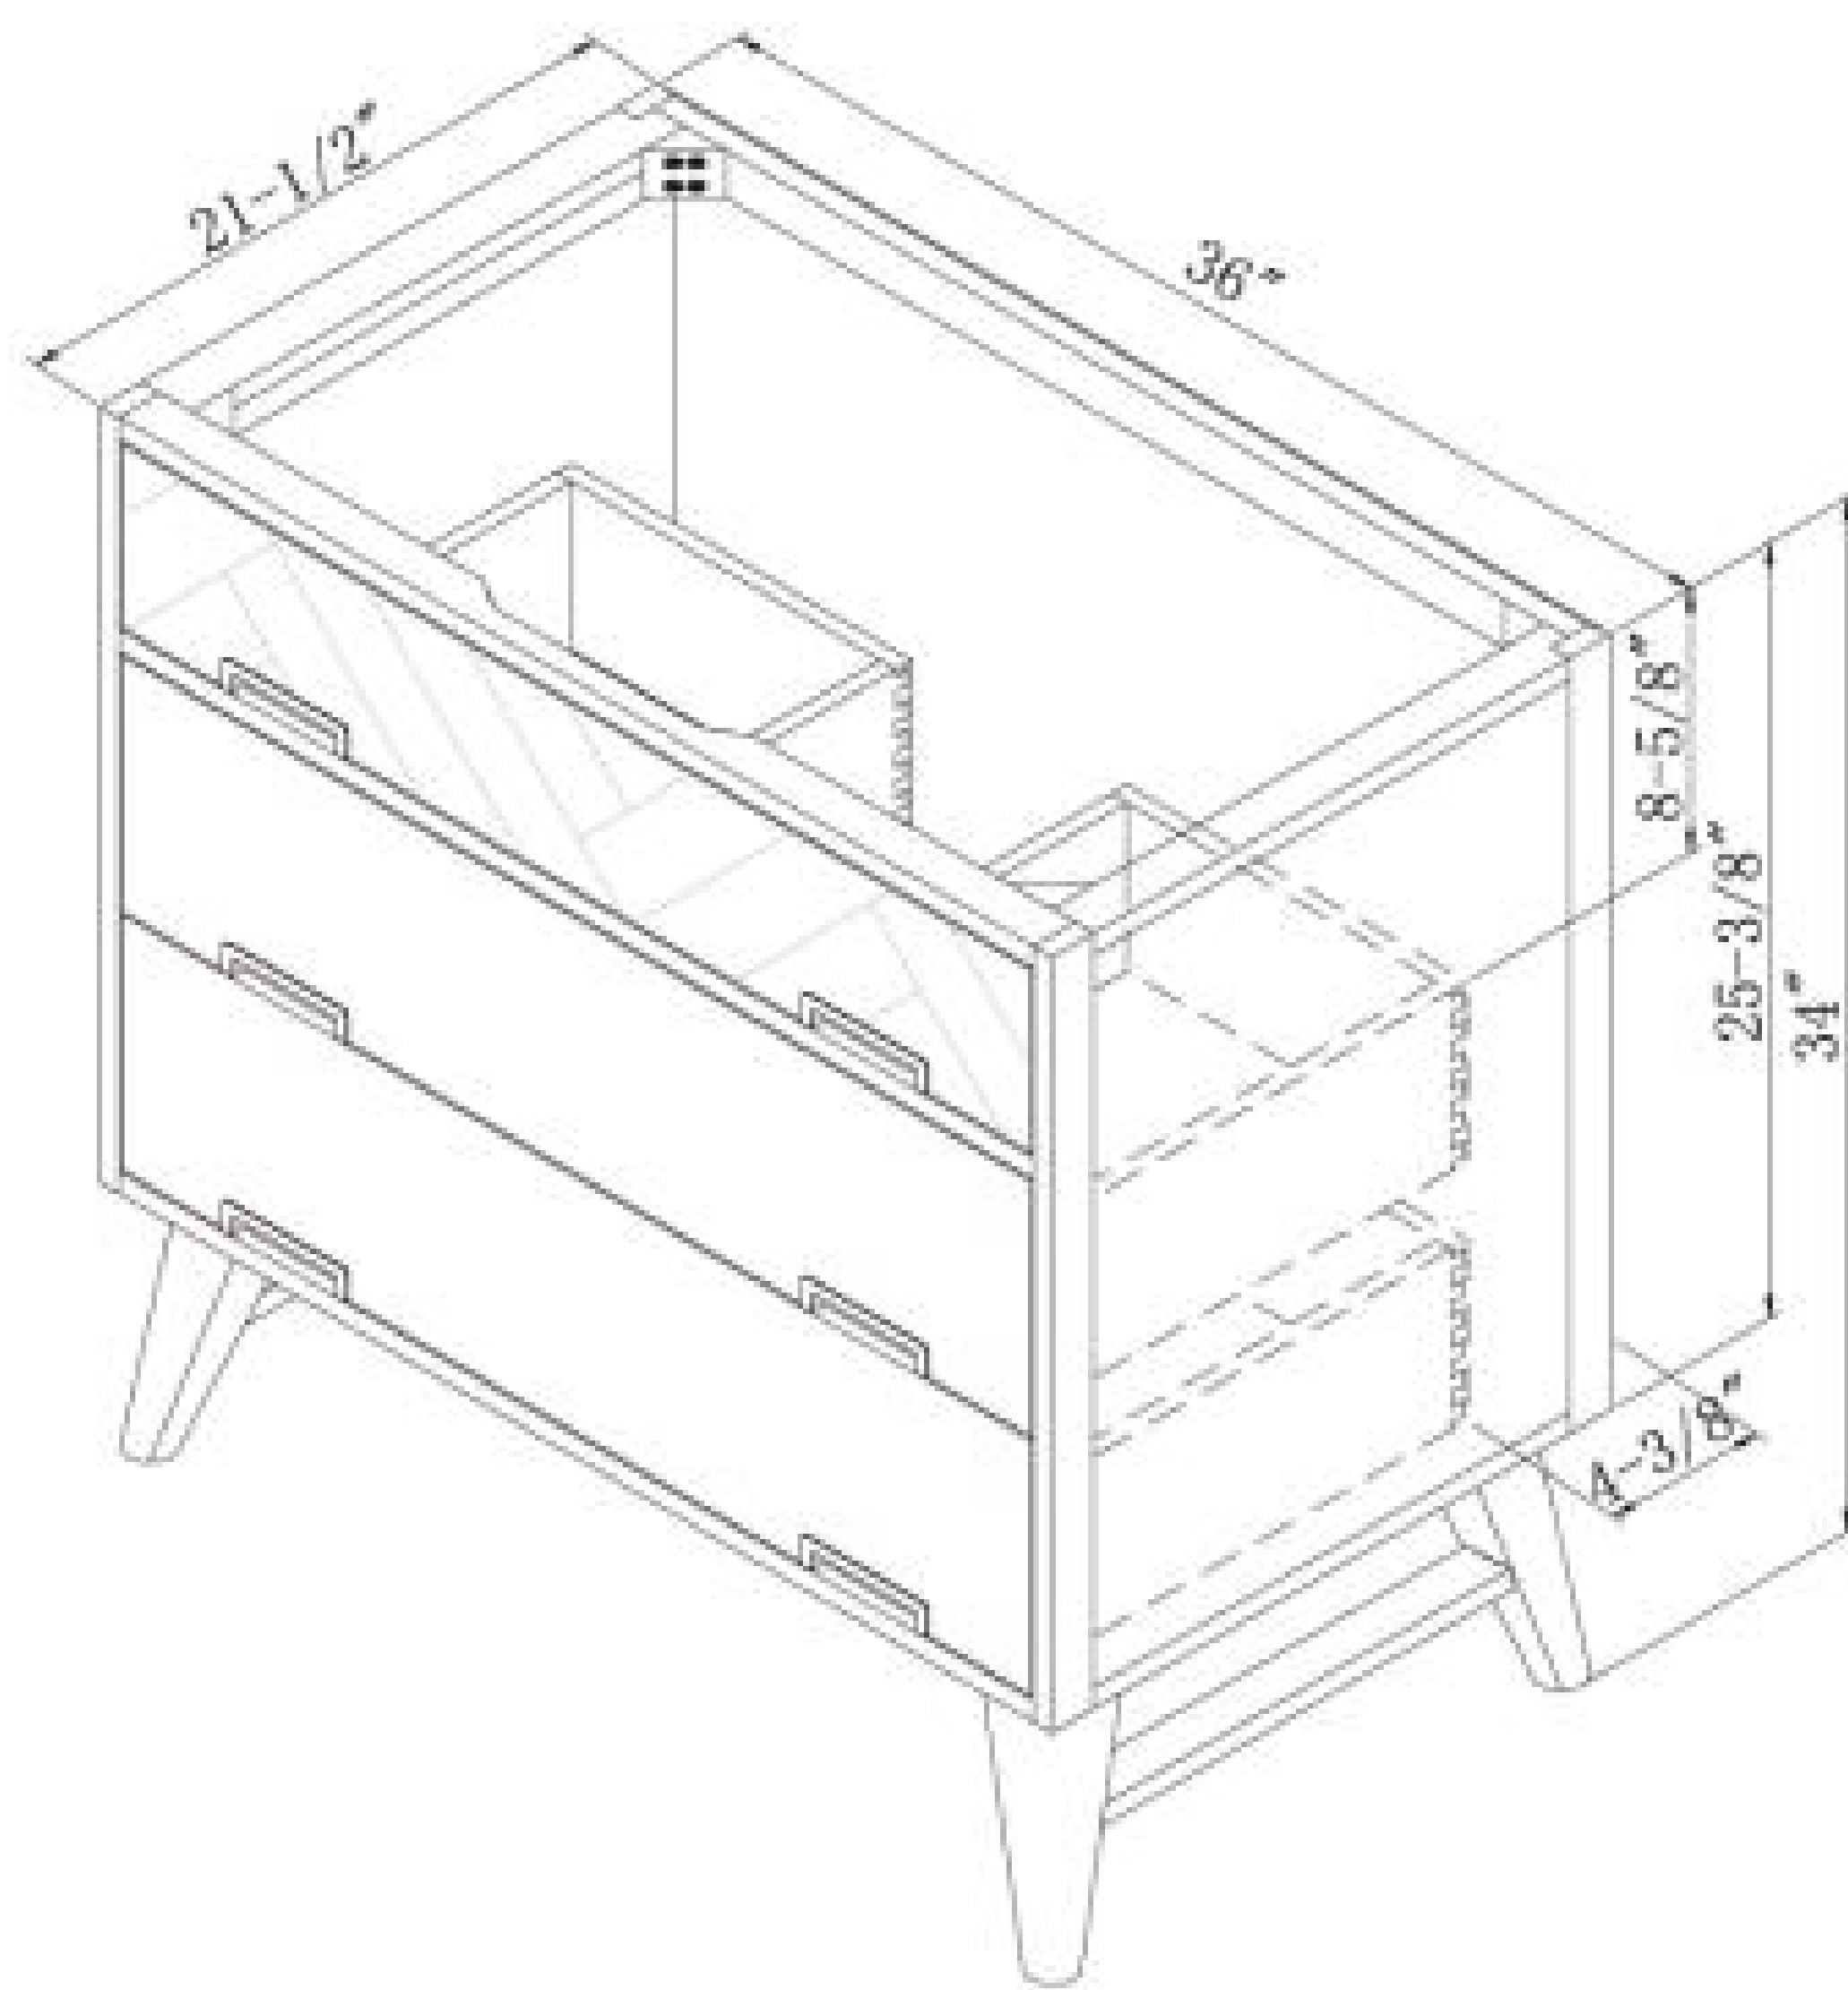

PK3621D Vanity
2 x Drawer