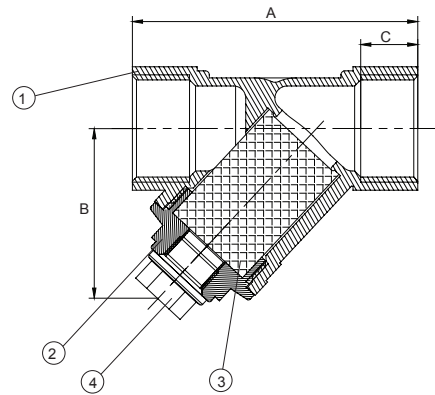

Figure # 380F

Bronze Threaded Y-Strainer

Product Features

- 125# WSP / 200# WOG
- Bronze Body
- Threaded Ends
- Stainless Steel 20 Mesh Screen
- Threaded Cap with Clean Out Plug

Materials & Specifications

Item	Description	Material	Specification
1	Body	Cast Bronze	B62-C83600
2	Cap	Cast Bronze	B62-C83600
3	Screen	Stainless Steel	304SS
4	Plug	Cast Bronze	B62-C83600

Dimensions, Weights (inches-lbs.) & Valve Data

Size	1/2	3/4	1	1-1/4	1-1/2	2
A	2.55	2.85	3.34	3.85	4.27	4.90
B	1.88	2.00	2.55	2.70	3.20	3.88
C	0.53	0.53	0.62	0.72	0.74	0.79
Plug size	1/4	1/4	3/8	3/8	1/2	1/2
Wt	0.40	0.64	0.98	1.36	1.98	3.34

RED-WHITE VALVE CORP.