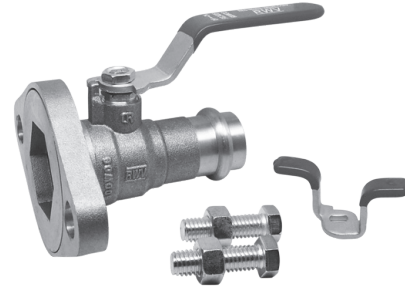

Figure # 2420F

EzPress Pump Flange Ball Valve

Product Features

- 600# WOG
- 3-Piece Brass Construction
- Full Port
- Rotating Flange Design
- 1/4 Turn Ball Valve Style
- Includes Bolt Kit
- Includes Wing Handle
- FNPT x Flange

Materials & Specifications

| Item | Description | Material | Specification |
|------|--------------|-----------------|---------------|
| 1 | Body | Brass | UNS C35330 |
| 2 | Fixed End | Brass | B283 C37700 |
| 3 | * Fixed End | Brass | B124 C37700 |
| 4 | Ball | Brass/Cr Plated | B30 C85700 |
| 5 | Seat | PTFE | PTFE |
| 6 | Flange | Brass | B283 C37700 |
| 7 | Stem | Brass | B124 C37700 |
| 8 | O-ring | FKM | NSF Approved |
| 9 | Packing ring | PTFE | PTFE |
| 10 | Packing nut | Brass | B124 C37700 |
| 11 | Handle | Steel/Dc plated | A36 |
| 12 | Nut | Steel/Zn plated | A36 |
| 13 | O-ring | EPDM Perox | NSF Approved |

* Only for size 1-1/2" & 2"

Dimensions, Weights (inches-lbs.) & Valve Data

| Size | 3/4 | 1 | 1-1/4 | 1-1/2 | 2 |
|------|------|------|-------|-------|------|
| Φ | 0.89 | 1.14 | 1.39 | 1.64 | 2.14 |
| A | 3.31 | 3.65 | 4.15 | 4.79 | 5.92 |
| C | 0.91 | 1.06 | 1.22 | 1.42 | 1.73 |
| H | 2.07 | 2.36 | 2.60 | 2.87 | 3.25 |
| L | 3.58 | 4.96 | 4.96 | 5.55 | 5.55 |
| P | 0.73 | 0.94 | 1.22 | 1.46 | 1.95 |
| Wt | 1.29 | 1.67 | 1.98 | 2.64 | 3.94 |