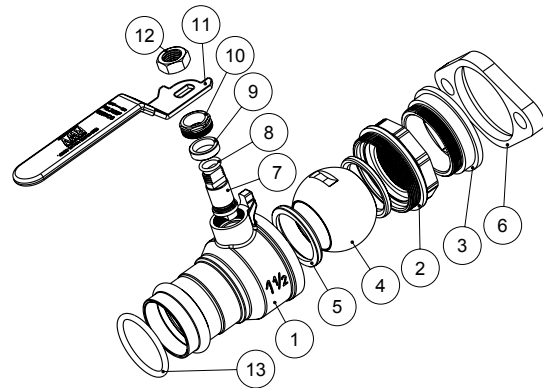

Figure # 2420F

EzPress Pump Flange Ball Valve

Product Features

- 600# WOG
- 3-Piece Brass Construction
- Full Port
- Rotating Flange Design
- 1/4 Turn Ball Valve Style
- Includes Bolt Kit
- Includes Wing Handle
- FNPT x Flange

Materials & Specifications

| Item | Description | Material | Specification |
|------|--------------|-----------------|---------------|
| 1 | Body | Brass | UNS C35330 |
| 2 | Fixed End | Brass | B283 C37700 |
| 3 | * Fixed End | Brass | B124 C37700 |
| 4 | Ball | Brass/Cr Plated | B30 C85700 |
| 5 | Seat | PTFE | PTFE |
| 6 | Flange | Brass | B283 C37700 |
| 7 | Stem | Brass | B124 C37700 |
| 8 | O-ring | FKM | NSF Approved |
| 9 | Packing ring | PTFE | PTFE |
| 10 | Packing nut | Brass | B124 C37700 |
| 11 | Handle | Steel/Dc plated | A36 |
| 12 | Nut | Steel/Zn plated | A36 |
| 13 | O-ring | EPDM Perox | NSF Approved |

* Only for size 1-1/2" & 2"

Dimensions, Weights (inches-lbs.) & Valve Data

| Size | 3/4 | 1 | 1-1/4 | 1-1/2 | 2 |
|------|------|------|-------|-------|------|
| Φ | 0.89 | 1.14 | 1.39 | 1.64 | 2.14 |
| A | 3.31 | 3.65 | 4.15 | 4.79 | 5.92 |
| C | 0.91 | 1.06 | 1.22 | 1.42 | 1.73 |
| H | 2.07 | 2.36 | 2.60 | 2.87 | 3.25 |
| L | 3.58 | 4.96 | 4.96 | 5.55 | 5.55 |
| P | 0.73 | 0.94 | 1.22 | 1.46 | 1.95 |
| Wt | 1.29 | 1.67 | 1.98 | 2.64 | 3.94 |