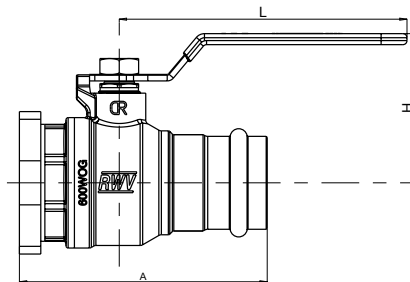

Figure # 2420F

EzPress Pump Flange Ball Valve

Product Features

- 600# WOG
- 3-Piece Brass Construction
- Full Port
- Rotating Flange Design
- 1/4 Turn Ball Valve Style
- Includes Bolt Kit
- Includes Wing Handle
- FNPT x Flange

Materials & Specifications

| Item | Description | Material | Specification |
|------|--------------|-----------------|---------------|
| 1 | Body | Brass | UNS C35330 |
| 2 | Fixed End | Brass | B283 C37700 |
| 3 | * Fixed End | Brass | B124 C37700 |
| 4 | Ball | Brass/Cr Plated | B30 C85700 |
| 5 | Seat | PTFE | PTFE |
| 6 | Flange | Brass | B283 C37700 |
| 7 | Stem | Brass | B124 C37700 |
| 8 | O-ring | FKM | NSF Approved |
| 9 | Packing ring | PTFE | PTFE |
| 10 | Packing nut | Brass | B124 C37700 |
| 11 | Handle | Steel/Dc plated | A36 |
| 12 | Nut | Steel/Zn plated | A36 |
| 13 | O-ring | EPDM Perox | NSF Approved |

* Only for size 1-1/2" & 2"

Dimensions, Weights (inches-lbs.) & Valve Data

| Size | 3/4 | 1 | 1-1/4 | 1-1/2 | 2 |
|------|------|------|-------|-------|------|
| Φ | 0.89 | 1.14 | 1.39 | 1.64 | 2.14 |
| A | 3.31 | 3.65 | 4.15 | 4.79 | 5.92 |
| C | 0.91 | 1.06 | 1.22 | 1.42 | 1.73 |
| H | 2.07 | 2.36 | 2.60 | 2.87 | 3.25 |
| L | 3.58 | 4.96 | 4.96 | 5.55 | 5.55 |
| P | 0.73 | 0.94 | 1.22 | 1.46 | 1.95 |
| Wt | 1.29 | 1.67 | 1.98 | 2.64 | 3.94 |