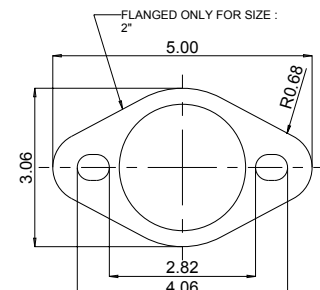

Materials & Specifications

| Item | Description | Material | Specification |
|------|--------------|-----------------|---------------|
| 1 | Body | Brass | UNS C35330 |
| 2 | Fixed End | Brass | B283 C37700 |
| 3 | * Fixed End | Brass | B124 C37700 |
| 4 | Ball | Brass/Cr Plated | B30 C85700 |
| 5 | Seat | PTFE | PTFE |
| 6 | Flange | Brass | B283 C37700 |
| 7 | Stem | Brass | B124 C37700 |
| 8 | O-ring | FKM | NSF Approved |
| 9 | Packing ring | PTFE | PTFE |
| 10 | Packing nut | Brass | B124 C37700 |
| 11 | Handle | Steel/Dc plated | A36 |
| 12 | Nut | Steel/Zn plated | A36 |
| 13 | O-ring | EPDM Perox | NSF Approved |

* Only for size 1-1/2" & 2"

Dimensions, Weights (inches-lbs.) & Valve Data

| Size | 3/4 | 1 | 1-1/4 | 1-1/2 | 2 |
|------|------|------|-------|-------|------|
| Φ | 0.89 | 1.14 | 1.39 | 1.64 | 2.14 |
| A | 3.31 | 3.65 | 4.15 | 4.79 | 5.92 |
| C | 0.91 | 1.06 | 1.22 | 1.42 | 1.73 |
| H | 2.07 | 2.36 | 2.60 | 2.87 | 3.25 |
| L | 3.58 | 4.96 | 4.96 | 5.55 | 5.55 |
| P | 0.73 | 0.94 | 1.22 | 1.46 | 1.95 |
| Wt | 1.29 | 1.67 | 1.98 | 2.64 | 3.94 |