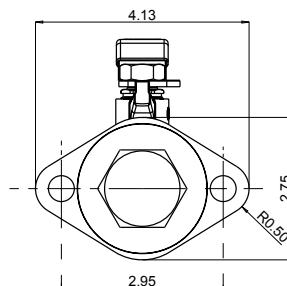

Figure # 2420F

EzPress Pump Flange Ball Valve

Product Features

- 600# WOG
- 3-Piece Brass Construction
- Full Port
- Rotating Flange Design
- 1/4 Turn Ball Valve Style
- Includes Bolt Kit
- Includes Wing Handle
- FNPT x Flange

Materials & Specifications

| Item | Description | Material | Specification |
|------|--------------|-----------------|---------------|
| 1 | Body | Brass | UNS C35330 |
| 2 | Fixed End | Brass | B283 C37700 |
| 3 | * Fixed End | Brass | B124 C37700 |
| 4 | Ball | Brass/Cr Plated | B30 C85700 |
| 5 | Seat | PTFE | PTFE |
| 6 | Flange | Brass | B283 C37700 |
| 7 | Stem | Brass | B124 C37700 |
| 8 | O-ring | FKM | NSF Approved |
| 9 | Packing ring | PTFE | PTFE |
| 10 | Packing nut | Brass | B124 C37700 |
| 11 | Handle | Steel/Dc plated | A36 |
| 12 | Nut | Steel/Zn plated | A36 |
| 13 | O-ring | EPDM Perox | NSF Approved |

* Only for size 1-1/2" & 2"

Dimensions, Weights (inches-lbs.) & Valve Data

| Size | 3/4 | 1 | 1-1/4 | 1-1/2 | 2 |
|------|------|------|-------|-------|------|
| Φ | 0.89 | 1.14 | 1.39 | 1.64 | 2.14 |
| A | 3.31 | 3.65 | 4.15 | 4.79 | 5.92 |
| C | 0.91 | 1.06 | 1.22 | 1.42 | 1.73 |
| H | 2.07 | 2.36 | 2.60 | 2.87 | 3.25 |
| L | 3.58 | 4.96 | 4.96 | 5.55 | 5.55 |
| P | 0.73 | 0.94 | 1.22 | 1.46 | 1.95 |
| Wt | 1.29 | 1.67 | 1.98 | 2.64 | 3.94 |