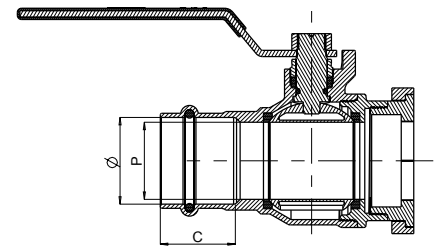

Figure # 2420F

EzPress Pump Flange Ball Valve

Product Features

- 600# WOG
- 3-Piece Brass Construction
- Full Port
- Rotating Flange Design
- 1/4 Turn Ball Valve Style
- Includes Bolt Kit
- Includes Wing Handle
- FNPT x Flange

Materials & Specifications

| Item | Description | Material | Specification |
|------|--------------|-----------------|---------------|
| 1 | Body | Brass | UNS C35330 |
| 2 | Fixed End | Brass | B283 C37700 |
| 3 | * Fixed End | Brass | B124 C37700 |
| 4 | Ball | Brass/Cr Plated | B30 C85700 |
| 5 | Seat | PTFE | PTFE |
| 6 | Flange | Brass | B283 C37700 |
| 7 | Stem | Brass | B124 C37700 |
| 8 | O-ring | FKM | NSF Approved |
| 9 | Packing ring | PTFE | PTFE |
| 10 | Packing nut | Brass | B124 C37700 |
| 11 | Handle | Steel/Dc plated | A36 |
| 12 | Nut | Steel/Zn plated | A36 |
| 13 | O-ring | EPDM Perox | NSF Approved |

* Only for size 1-1/2" & 2"

Dimensions, Weights (inches-lbs.) & Valve Data

| Size | 3/4 | 1 | 1-1/4 | 1-1/2 | 2 |
|------|------|------|-------|-------|------|
| Φ | 0.89 | 1.14 | 1.39 | 1.64 | 2.14 |
| A | 3.31 | 3.65 | 4.15 | 4.79 | 5.92 |
| C | 0.91 | 1.06 | 1.22 | 1.42 | 1.73 |
| H | 2.07 | 2.36 | 2.60 | 2.87 | 3.25 |
| L | 3.58 | 4.96 | 4.96 | 5.55 | 5.55 |
| P | 0.73 | 0.94 | 1.22 | 1.46 | 1.95 |
| Wt | 1.29 | 1.67 | 1.98 | 2.64 | 3.94 |