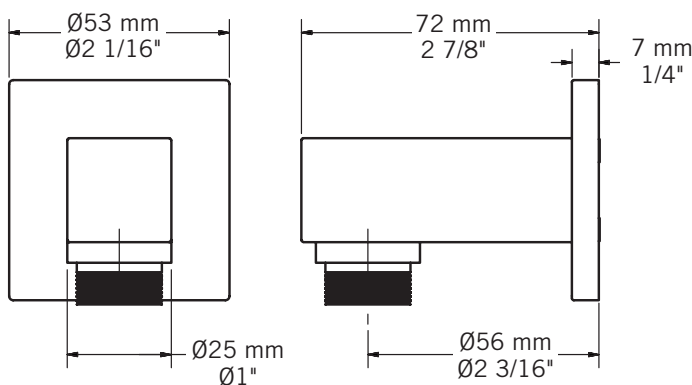

- CC = Chrome / NN = Nickel PVD

RA100CC - RA100NN

RA120CC - RA120NN

RA200CC - RA200NN

RA300CC - RA300NN

RA400CC - RA400NN

RA100CC - RA100NN

RA120CC - RA120NN