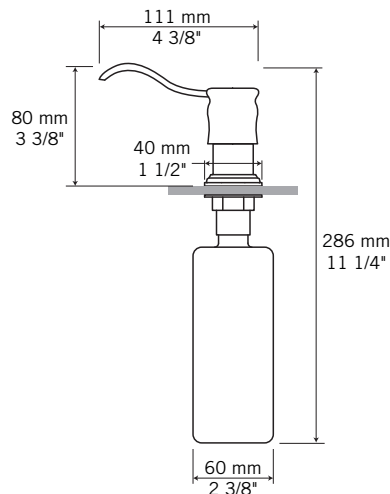

Description:

- Distributeur à savon / Soap dispenser
- 350ml

Finis disponibles / Available finish:

- CC = Chrome
- IX = Acier inoxydable / Stainless steel

RDSM

RDSA

RDSMS

RDSM