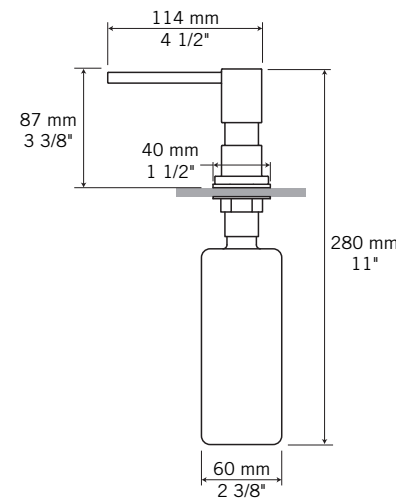

RDSMS

Spécifications sujettes à changements sans préavis / Specifications subject to change without prior notice

GARANTIE

La garantie sur les produits Rubi s'applique à tout défaut de fabrication ou au matériel. La garantie est valide pour le premier propriétaire du produit et celle-ci n'est pas transférable. Certaines modalités et conditions s'appliquent, référez-vous à la section Garantie de la liste de prix en vigueur.

WARRANTY

The warranty on Rubi products applies to any manufacturing defect or material. The warranty is valid for the first owner of the product and is not transferable. Terms and conditions apply, refer to the Warranty section of the current price list.