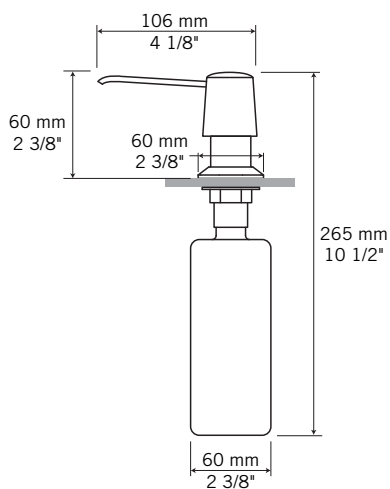

Description:

- Distributeur à savon / Soap dispenser
- 350ml

Finis disponibles / Available finish:

- CC = Chrome
- IX = Acier inoxydable / Stainless steel

RDSM

RDSA

RDSMS

RDSM