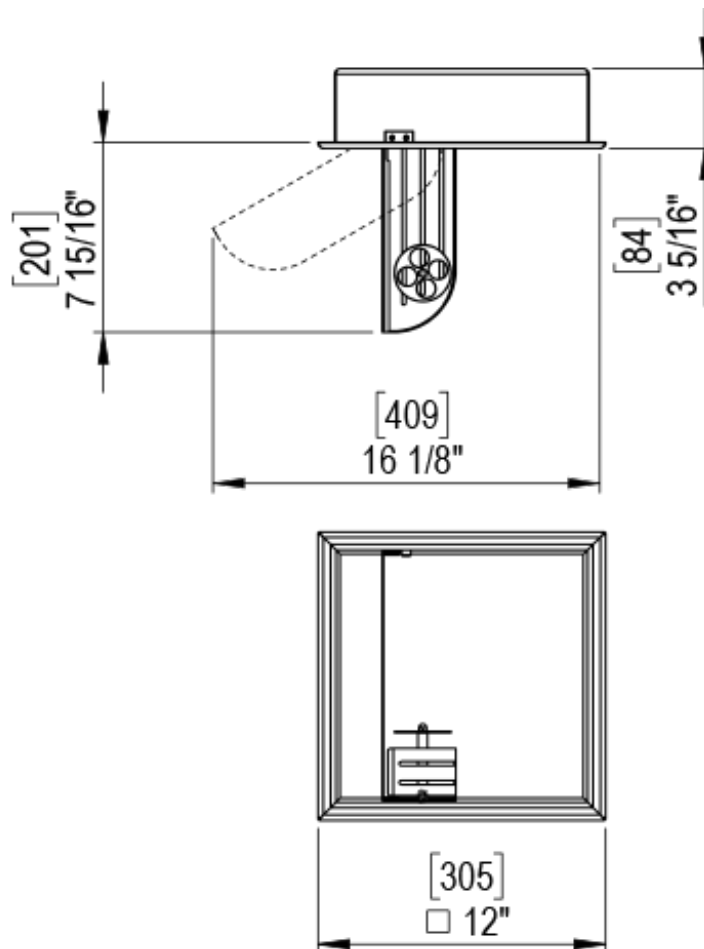

12" X 12" RECESSED WALL NICHE WITH DOOR

* HOLE SIZE 10 3/4" x 10 3/4"