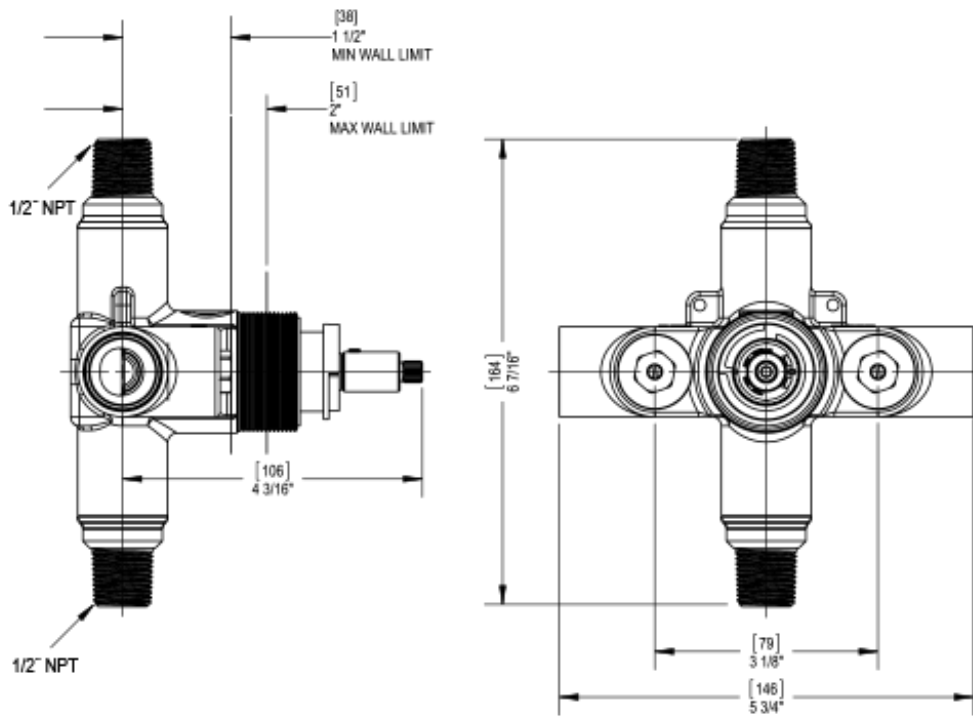

ROUGH TEMPERATURE CONTROL VALVE 1/2"

Critical Dimensions