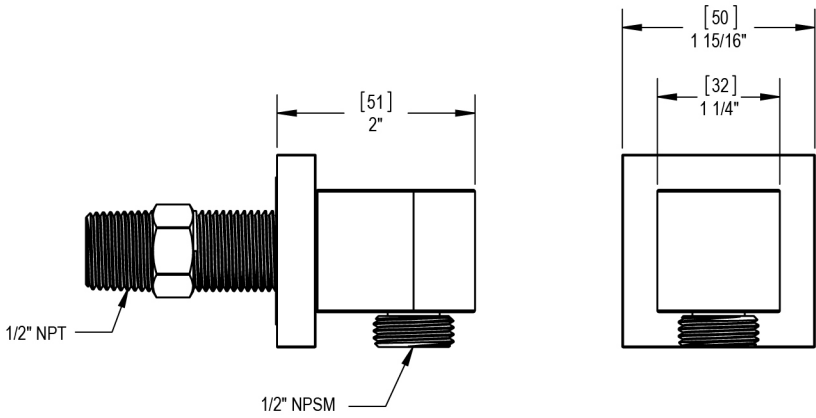

FEATURES:

- Brass construction with choice of 21 finishes

CONTACT US:

If you need assistance with installation, replacement parts or have any questions regarding your Rubinet product, please call a Customer Service representative at: 905-851-6781 toll free 1-800-461-5901 or visit www.rubinet.com
