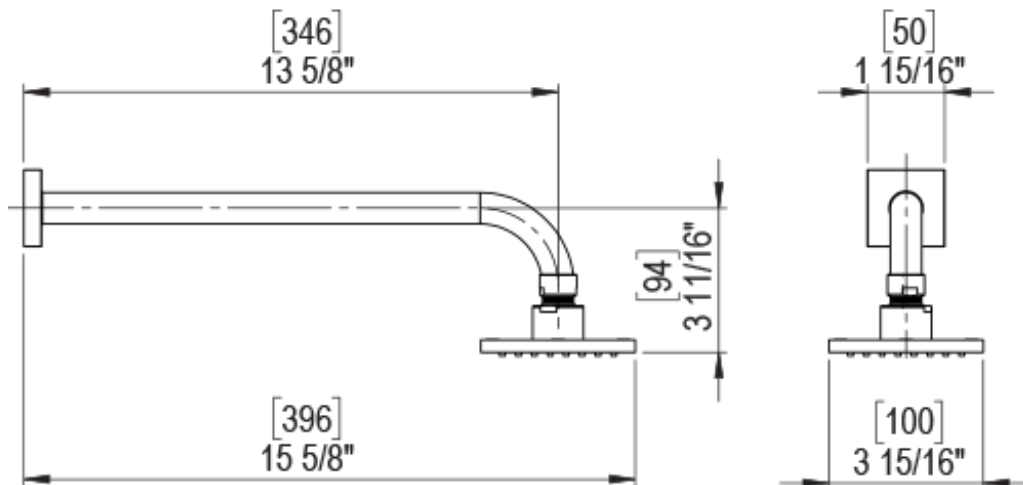

23RSLABMMB Specifications

ADJUSTABLE SLIDE BAR WITH HAND HELD SHOWER ASSEMBLY

WALL MOUNT TUB SPOUT

THREE WAY DIVERTER WITH SHUT-OFFS IN BETWEEN FUNCTIONS

4" SHOWER HEAD WITH WALL MOUNT 16" SHOWER ARM & FLANGE

TEMPERATURE CONTROL VALVE WITH STOPS

INTEGRAL SUPPLY WITH 1/2" NPT X 1/2" NPSM X 3" NIPPLE