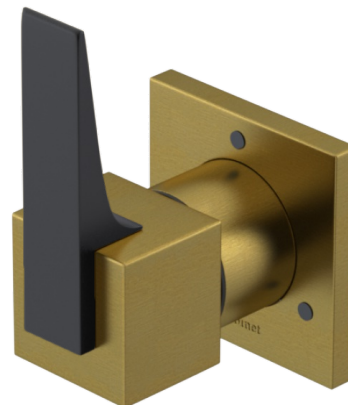

23RSLABMMB Specifications

ADJUSTABLE SLIDE BAR WITH HAND HELD SHOWER ASSEMBLY

WALL MOUNT TUB SPOUT

THREE WAY DIVERTER WITH SHUT-OFFS IN BETWEEN FUNCTIONS

4" SHOWER HEAD WITH WALL MOUNT 16" SHOWER ARM & FLANGE

TEMPERATURE CONTROL VALVE WITH STOPS

INTEGRAL SUPPLY WITH 1/2" NPT X 1/2" NPSM X 3" NIPPLE