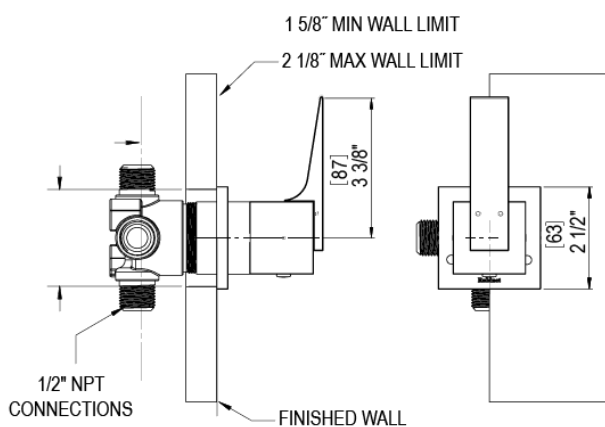

23RSLABMMB Specifications

ADJUSTABLE SLIDE BAR WITH HAND HELD SHOWER ASSEMBLY

WALL MOUNT TUB SPOUT

THREE WAY DIVERTER WITH SHUT-OFFS IN BETWEEN FUNCTIONS

4" SHOWER HEAD WITH WALL MOUNT 16" SHOWER ARM & FLANGE

TEMPERATURE CONTROL VALVE WITH STOPS

INTEGRAL SUPPLY WITH 1/2" NPT X 1/2" NPSM X 3" NIPPLE