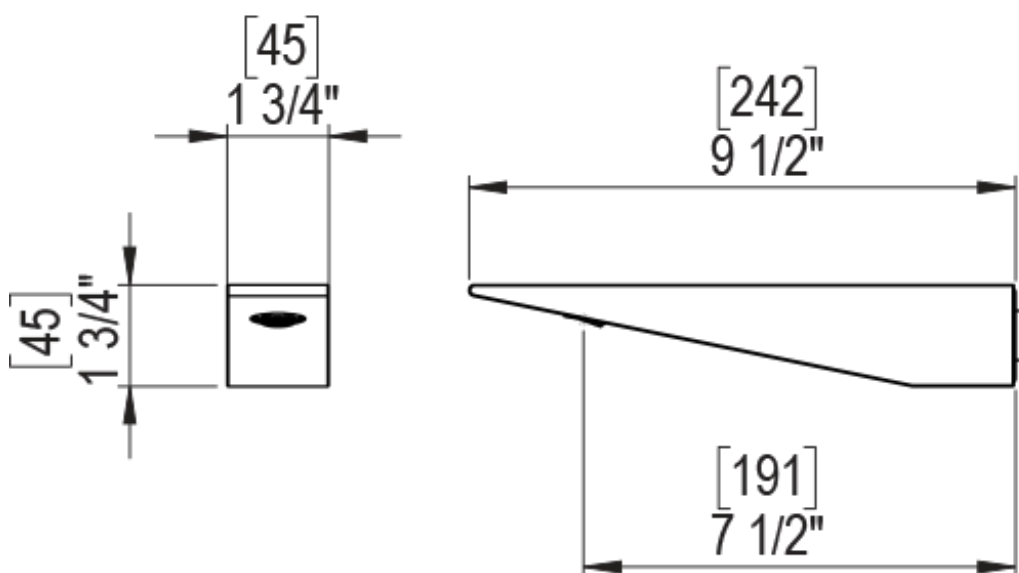

23RSLABMMB Specifications

ADJUSTABLE SLIDE BAR WITH HAND HELD SHOWER ASSEMBLY

WALL MOUNT TUB SPOUT

THREE WAY DIVERTER WITH SHUT-OFFS IN BETWEEN FUNCTIONS

4" SHOWER HEAD WITH WALL MOUNT 16" SHOWER ARM & FLANGE

TEMPERATURE CONTROL VALVE WITH STOPS

INTEGRAL SUPPLY WITH 1/2" NPT X 1/2" NPSM X 3" NIPPLE