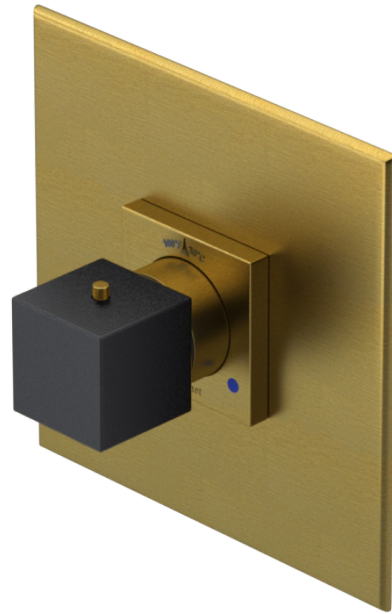

23RSLABMMB Specifications

ADJUSTABLE SLIDE BAR WITH HAND HELD SHOWER ASSEMBLY

WALL MOUNT TUB SPOUT

THREE WAY DIVERTER WITH SHUT-OFFS IN BETWEEN FUNCTIONS

4" SHOWER HEAD WITH WALL MOUNT 16" SHOWER ARM & FLANGE

TEMPERATURE CONTROL VALVE WITH STOPS

INTEGRAL SUPPLY WITH 1/2" NPT X 1/2" NPSM X 3" NIPPLE