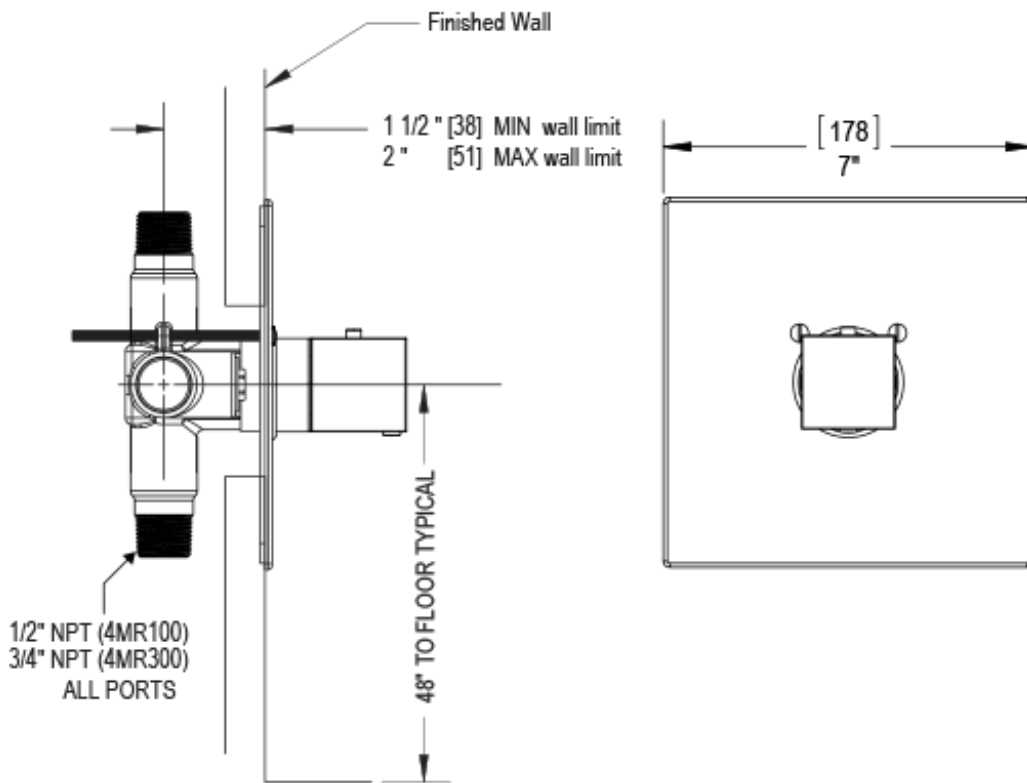

23RSLABMMB Specifications

ADJUSTABLE SLIDE BAR WITH HAND HELD SHOWER ASSEMBLY

WALL MOUNT TUB SPOUT

THREE WAY DIVERTER WITH SHUT-OFFS IN BETWEEN FUNCTIONS

4" SHOWER HEAD WITH WALL MOUNT 16" SHOWER ARM & FLANGE

TEMPERATURE CONTROL VALVE WITH STOPS

INTEGRAL SUPPLY WITH 1/2" NPT X 1/2" NPSM X 3" NIPPLE