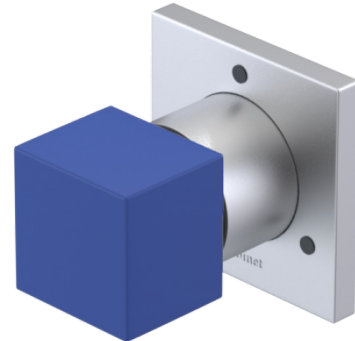

23RSQSCBJ Specifications

ADJUSTABLE SLIDE BAR WITH HAND HELD SHOWER ASSEMBLY

WALL MOUNT TUB SPOUT

THREE WAY DIVERTER WITH SHUT-OFFS IN BETWEEN FUNCTIONS

4" SHOWER HEAD WITH WALL MOUNT 16" SHOWER ARM & FLANGE

TEMPERATURE CONTROL VALVE WITH STOPS

INTEGRAL SUPPLY WITH 1/2" NPT X 1/2" NPSM X 3" NIPPLE