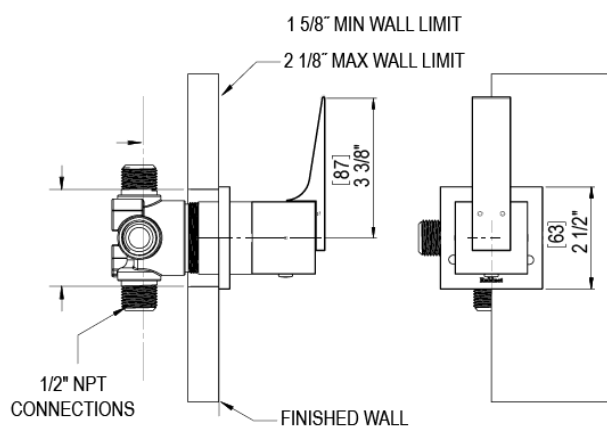

23RSQSCBJ Specifications

ADJUSTABLE SLIDE BAR WITH HAND HELD SHOWER ASSEMBLY

WALL MOUNT TUB SPOUT

THREE WAY DIVERTER WITH SHUT-OFFS IN BETWEEN FUNCTIONS

4" SHOWER HEAD WITH WALL MOUNT 16" SHOWER ARM & FLANGE

TEMPERATURE CONTROL VALVE WITH STOPS

INTEGRAL SUPPLY WITH 1/2" NPT X 1/2" NPSM X 3" NIPPLE