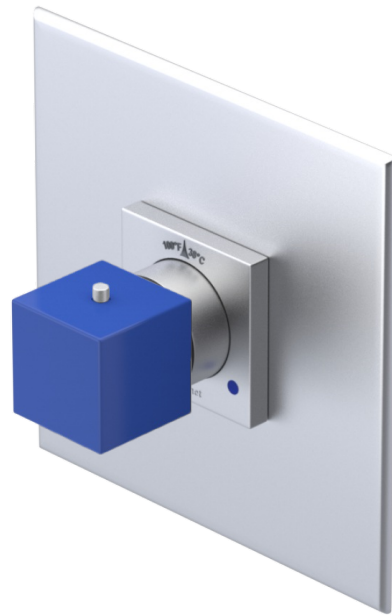

23RSQSCBJ Specifications

ADJUSTABLE SLIDE BAR WITH HAND HELD SHOWER ASSEMBLY

WALL MOUNT TUB SPOUT

THREE WAY DIVERTER WITH SHUT-OFFS IN BETWEEN FUNCTIONS

4" SHOWER HEAD WITH WALL MOUNT 16" SHOWER ARM & FLANGE

TEMPERATURE CONTROL VALVE WITH STOPS

INTEGRAL SUPPLY WITH 1/2" NPT X 1/2" NPSM X 3" NIPPLE