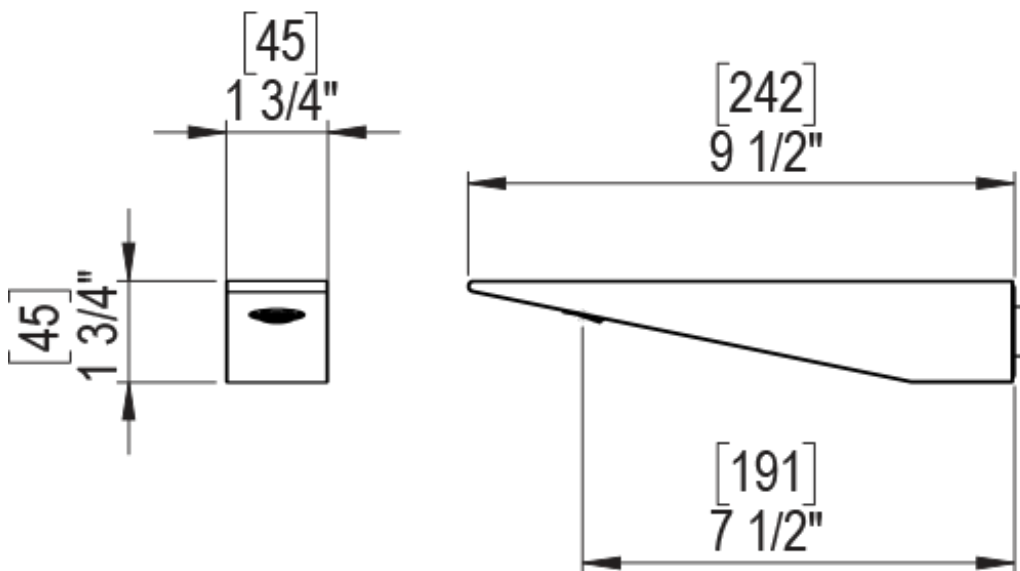

23RSQSCBJ Specifications

ADJUSTABLE SLIDE BAR WITH HAND HELD SHOWER ASSEMBLY

WALL MOUNT TUB SPOUT

THREE WAY DIVERTER WITH SHUT-OFFS IN BETWEEN FUNCTIONS

4" SHOWER HEAD WITH WALL MOUNT 16" SHOWER ARM & FLANGE

TEMPERATURE CONTROL VALVE WITH STOPS

INTEGRAL SUPPLY WITH 1/2" NPT X 1/2" NPSM X 3" NIPPLE