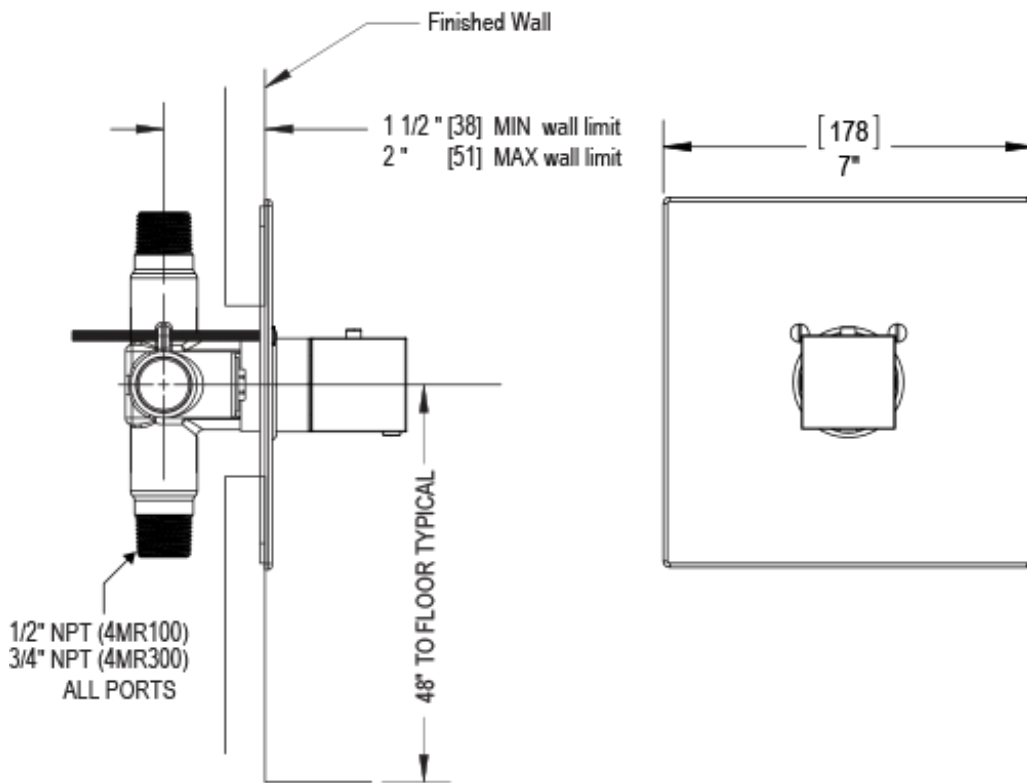

23RSQSCBJ Specifications

ADJUSTABLE SLIDE BAR WITH HAND HELD SHOWER ASSEMBLY

WALL MOUNT TUB SPOUT

THREE WAY DIVERTER WITH SHUT-OFFS IN BETWEEN FUNCTIONS

4" SHOWER HEAD WITH WALL MOUNT 16" SHOWER ARM & FLANGE

TEMPERATURE CONTROL VALVE WITH STOPS

INTEGRAL SUPPLY WITH 1/2" NPT X 1/2" NPSM X 3" NIPPLE