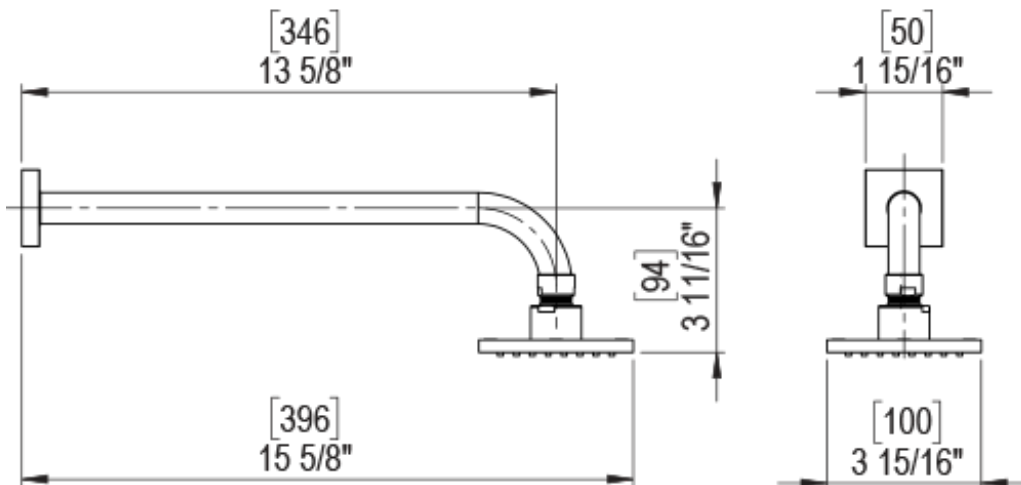

23RSQSCBJ Specifications

ADJUSTABLE SLIDE BAR WITH HAND HELD SHOWER ASSEMBLY

WALL MOUNT TUB SPOUT

THREE WAY DIVERTER WITH SHUT-OFFS IN BETWEEN FUNCTIONS

4" SHOWER HEAD WITH WALL MOUNT 16" SHOWER ARM & FLANGE

TEMPERATURE CONTROL VALVE WITH STOPS

INTEGRAL SUPPLY WITH 1/2" NPT X 1/2" NPSM X 3" NIPPLE