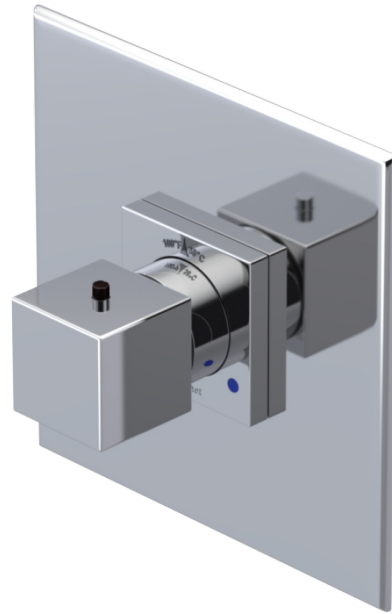

# 23RSQCHOB Specifications

ADJUSTABLE SLIDE BAR WITH HAND HELD SHOWER ASSEMBLY

WALL MOUNT TUB SPOUT

THREE WAY DIVERTER WITH SHUT-OFFS IN BETWEEN FUNCTIONS

4" SHOWER HEAD WITH WALL MOUNT 16" SHOWER ARM & FLANGE

TEMPERATURE CONTROL VALVE WITH STOPS

INTEGRAL SUPPLY WITH 1/2" NPT X 1/2" NPSM X 3" NIPPLE