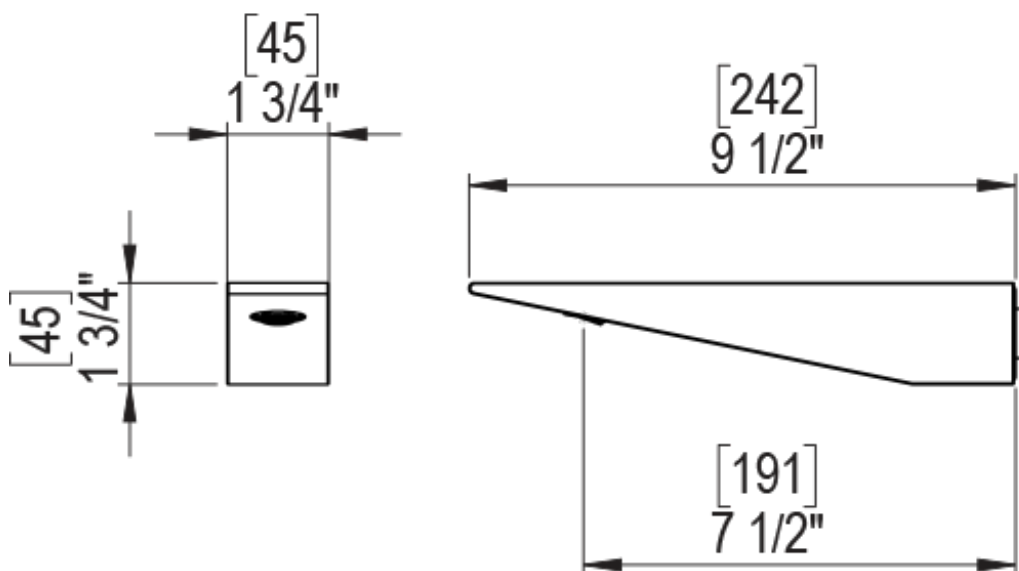

# 23RSQCHOB Specifications

ADJUSTABLE SLIDE BAR WITH HAND HELD SHOWER ASSEMBLY

WALL MOUNT TUB SPOUT

THREE WAY DIVERTER WITH SHUT-OFFS IN BETWEEN FUNCTIONS

4" SHOWER HEAD WITH WALL MOUNT 16" SHOWER ARM & FLANGE

TEMPERATURE CONTROL VALVE WITH STOPS

INTEGRAL SUPPLY WITH 1/2" NPT X 1/2" NPSM X 3" NIPPLE