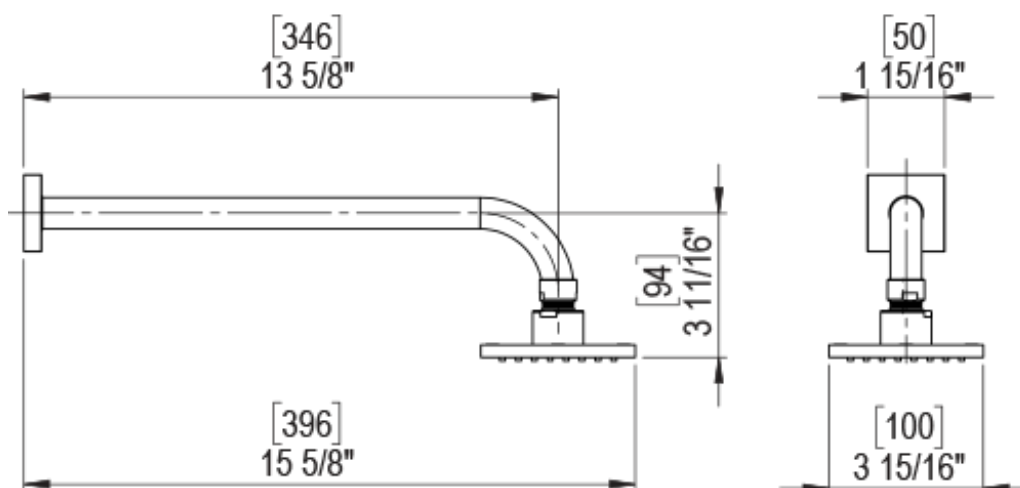

# 23RSQCHOB Specifications

ADJUSTABLE SLIDE BAR WITH HAND HELD SHOWER ASSEMBLY

WALL MOUNT TUB SPOUT

THREE WAY DIVERTER WITH SHUT-OFFS IN BETWEEN FUNCTIONS

4" SHOWER HEAD WITH WALL MOUNT 16" SHOWER ARM & FLANGE

TEMPERATURE CONTROL VALVE WITH STOPS

INTEGRAL SUPPLY WITH 1/2" NPT X 1/2" NPSM X 3" NIPPLE