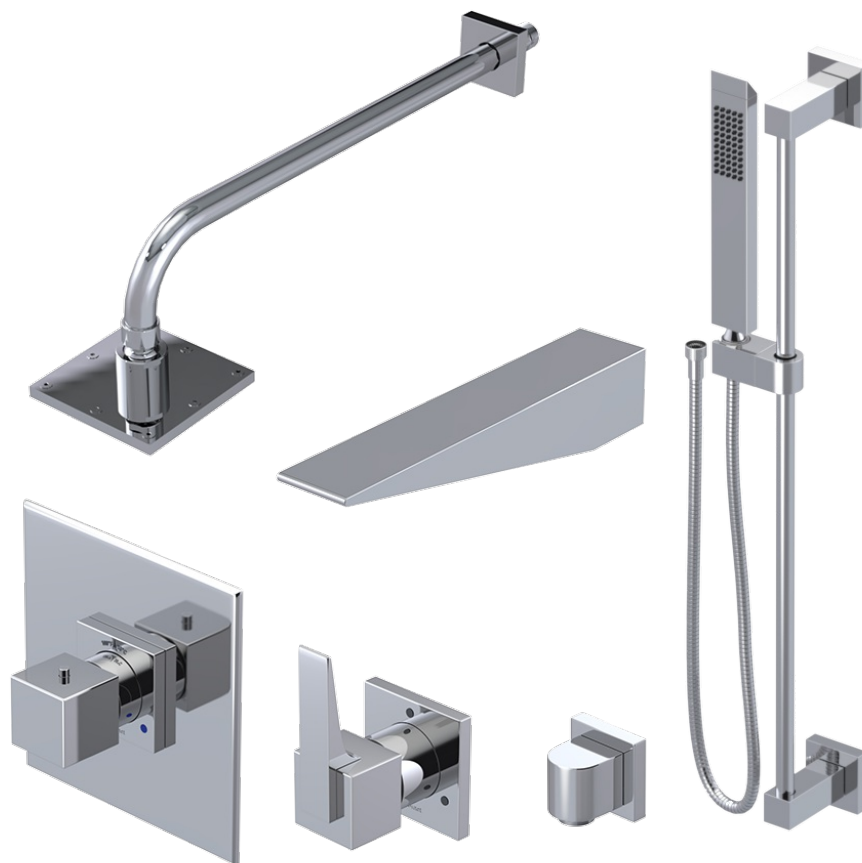

# 23RSQCHOB Specifications

ADJUSTABLE SLIDE BAR WITH HAND HELD SHOWER ASSEMBLY

WALL MOUNT TUB SPOUT

THREE WAY DIVERTER WITH SHUT-OFFS IN BETWEEN FUNCTIONS

4" SHOWER HEAD WITH WALL MOUNT 16" SHOWER ARM & FLANGE

TEMPERATURE CONTROL VALVE WITH STOPS

INTEGRAL SUPPLY WITH 1/2" NPT X 1/2" NPSM X 3" NIPPLE