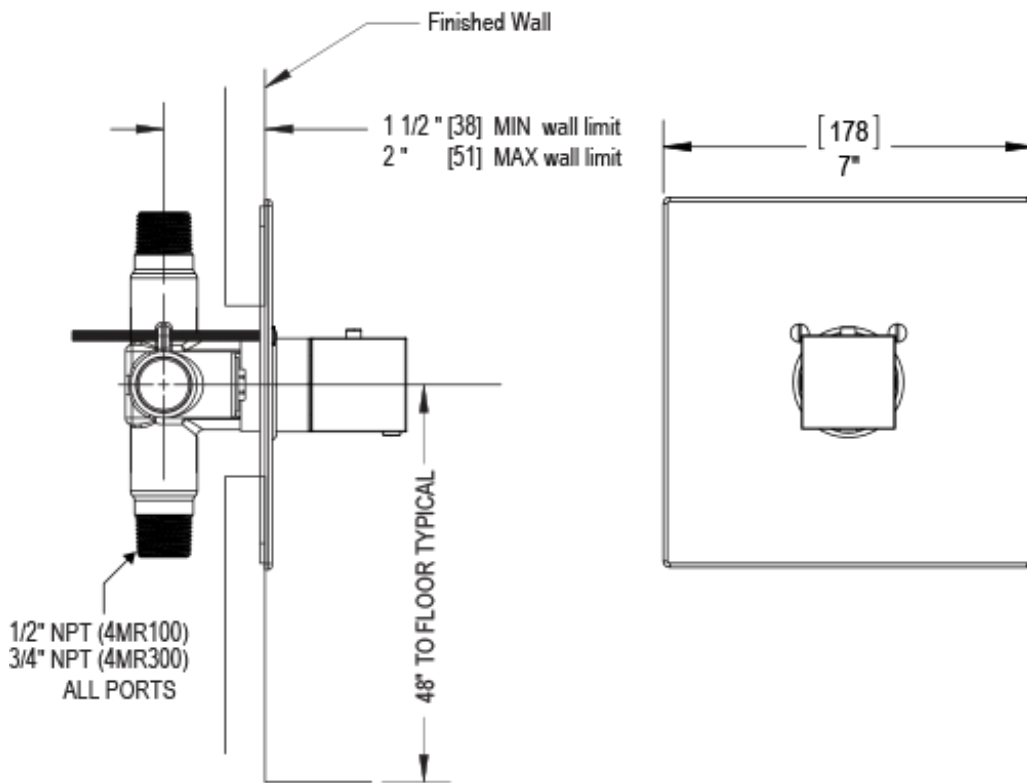

# 23RSQCHOB Specifications

ADJUSTABLE SLIDE BAR WITH HAND HELD SHOWER ASSEMBLY

WALL MOUNT TUB SPOUT

THREE WAY DIVERTER WITH SHUT-OFFS IN BETWEEN FUNCTIONS

4" SHOWER HEAD WITH WALL MOUNT 16" SHOWER ARM & FLANGE

TEMPERATURE CONTROL VALVE WITH STOPS

INTEGRAL SUPPLY WITH 1/2" NPT X 1/2" NPSM X 3" NIPPLE