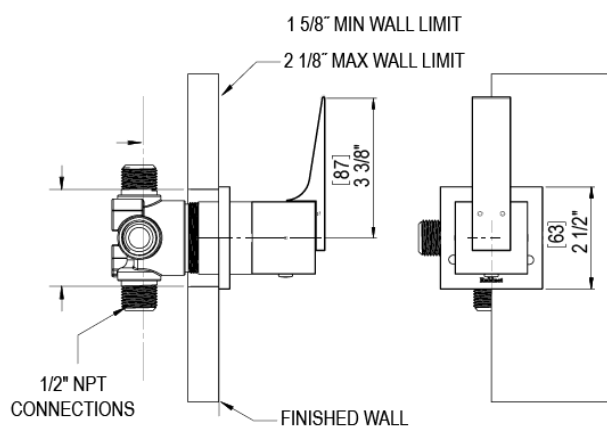

# 23RSQCHOB Specifications

ADJUSTABLE SLIDE BAR WITH HAND HELD SHOWER ASSEMBLY

WALL MOUNT TUB SPOUT

THREE WAY DIVERTER WITH SHUT-OFFS IN BETWEEN FUNCTIONS

4" SHOWER HEAD WITH WALL MOUNT 16" SHOWER ARM & FLANGE

TEMPERATURE CONTROL VALVE WITH STOPS

INTEGRAL SUPPLY WITH 1/2" NPT X 1/2" NPSM X 3" NIPPLE