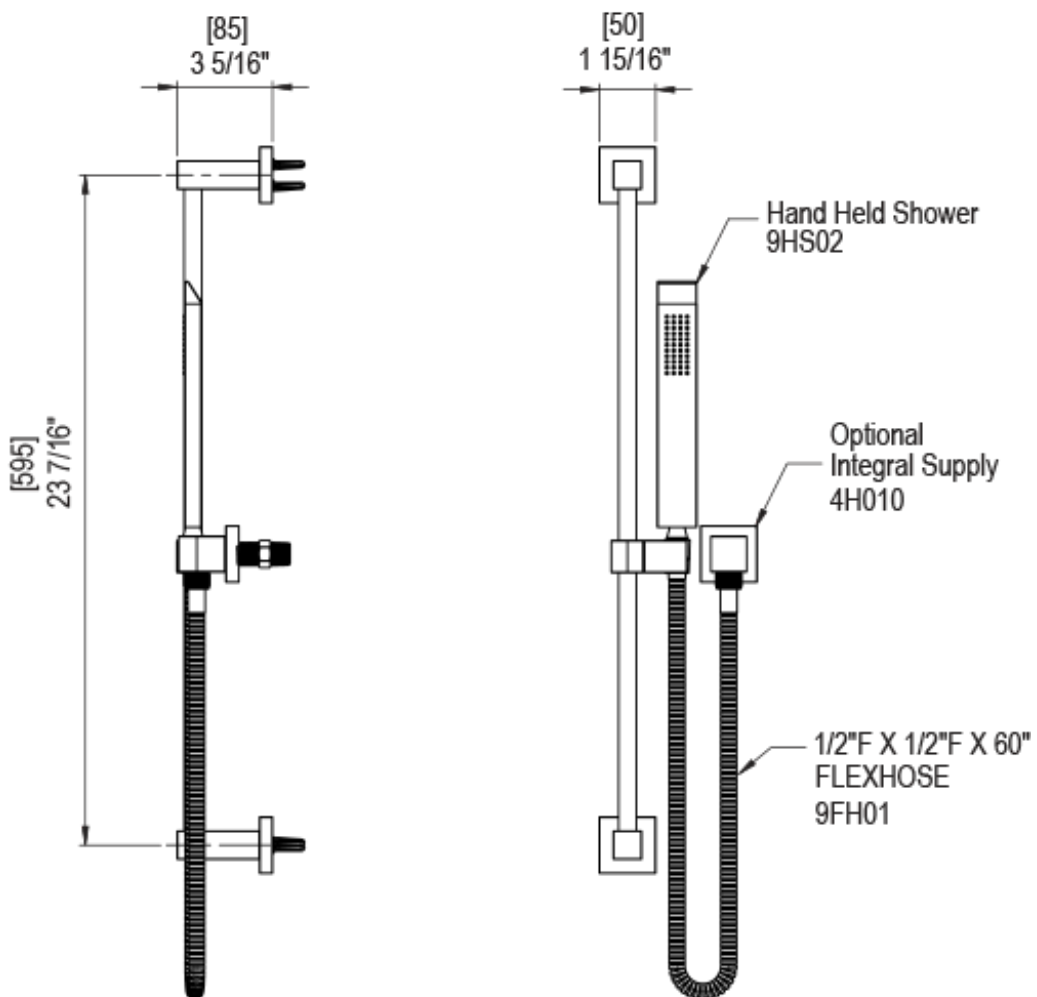

# 23RSQCHOB Specifications

ADJUSTABLE SLIDE BAR WITH HAND HELD SHOWER ASSEMBLY

WALL MOUNT TUB SPOUT

THREE WAY DIVERTER WITH SHUT-OFFS IN BETWEEN FUNCTIONS

4" SHOWER HEAD WITH WALL MOUNT 16" SHOWER ARM & FLANGE

TEMPERATURE CONTROL VALVE WITH STOPS

INTEGRAL SUPPLY WITH 1/2" NPT X 1/2" NPSM X 3" NIPPLE