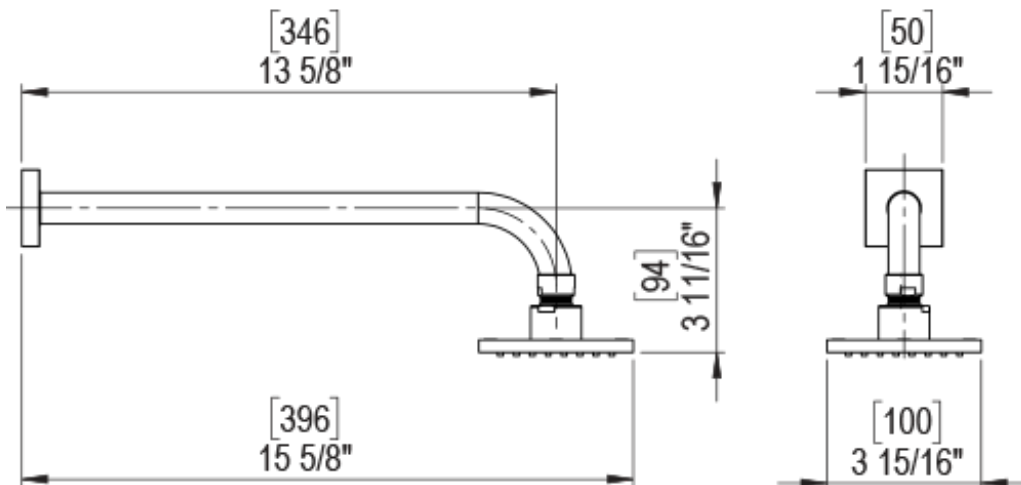

23RSQCHBB Specifications

ADJUSTABLE SLIDE BAR WITH HAND HELD SHOWER ASSEMBLY

WALL MOUNT TUB SPOUT

THREE WAY DIVERTER WITH SHUT-OFFS IN BETWEEN FUNCTIONS

4" SHOWER HEAD WITH WALL MOUNT 16" SHOWER ARM & FLANGE

TEMPERATURE CONTROL VALVE WITH STOPS

INTEGRAL SUPPLY WITH 1/2" NPT X 1/2" NPSM X 3" NIPPLE