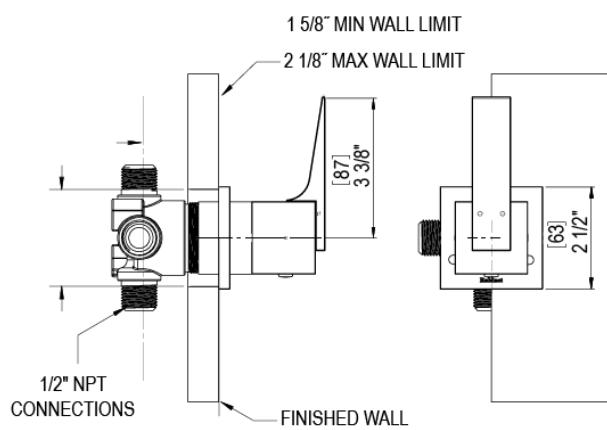

23RSQCHBB Specifications

ADJUSTABLE SLIDE BAR WITH HAND HELD SHOWER ASSEMBLY

WALL MOUNT TUB SPOUT

THREE WAY DIVERTER WITH SHUT-OFFS IN BETWEEN FUNCTIONS

4" SHOWER HEAD WITH WALL MOUNT 16" SHOWER ARM & FLANGE

TEMPERATURE CONTROL VALVE WITH STOPS

INTEGRAL SUPPLY WITH 1/2" NPT X 1/2" NPSM X 3" NIPPLE