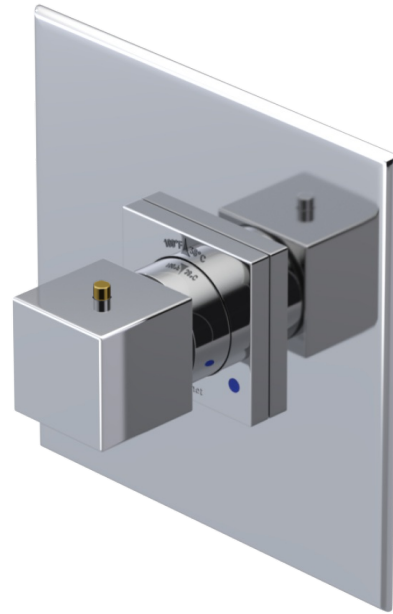

23RSQCHBB Specifications

ADJUSTABLE SLIDE BAR WITH HAND HELD SHOWER ASSEMBLY

WALL MOUNT TUB SPOUT

THREE WAY DIVERTER WITH SHUT-OFFS IN BETWEEN FUNCTIONS

4" SHOWER HEAD WITH WALL MOUNT 16" SHOWER ARM & FLANGE

TEMPERATURE CONTROL VALVE WITH STOPS

INTEGRAL SUPPLY WITH 1/2" NPT X 1/2" NPSM X 3" NIPPLE