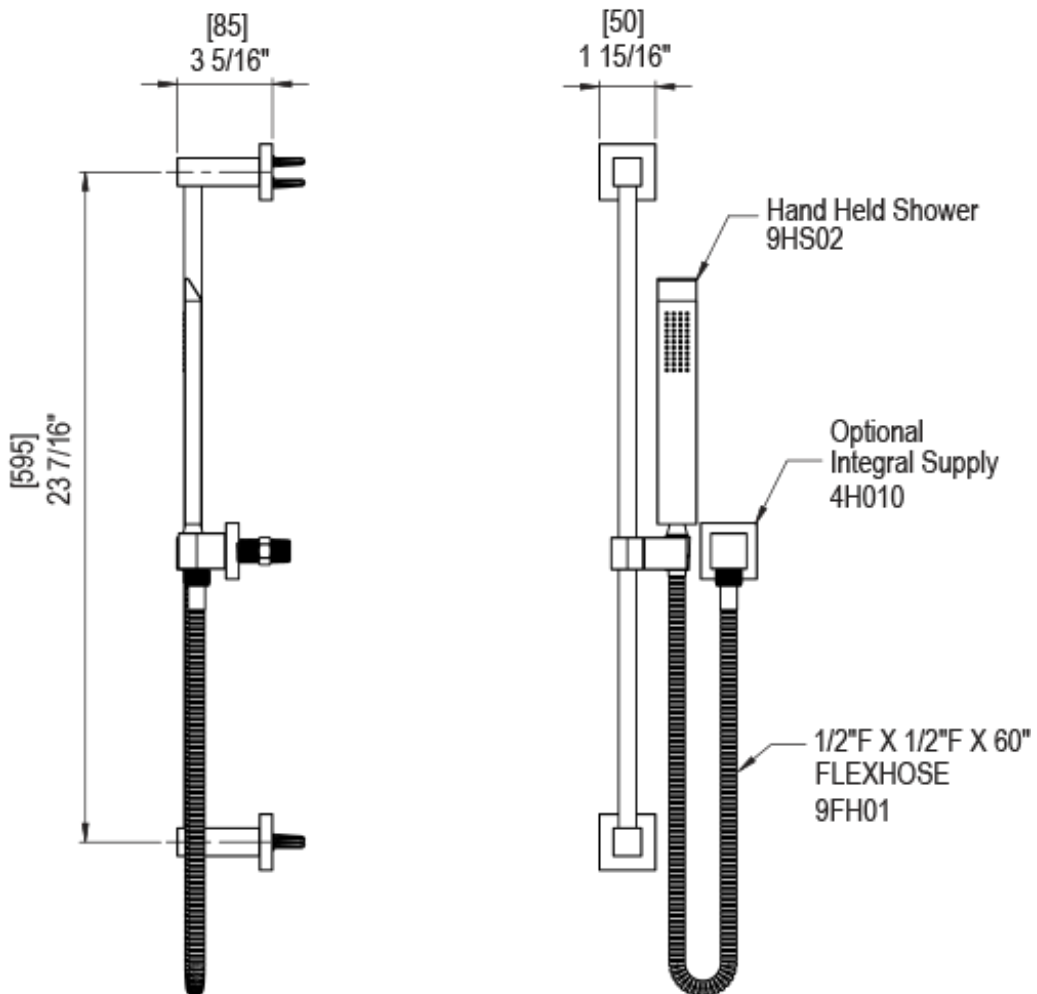

23RSQCHBB Specifications

ADJUSTABLE SLIDE BAR WITH HAND HELD SHOWER ASSEMBLY

WALL MOUNT TUB SPOUT

THREE WAY DIVERTER WITH SHUT-OFFS IN BETWEEN FUNCTIONS

4" SHOWER HEAD WITH WALL MOUNT 16" SHOWER ARM & FLANGE

TEMPERATURE CONTROL VALVE WITH STOPS

INTEGRAL SUPPLY WITH 1/2" NPT X 1/2" NPSM X 3" NIPPLE