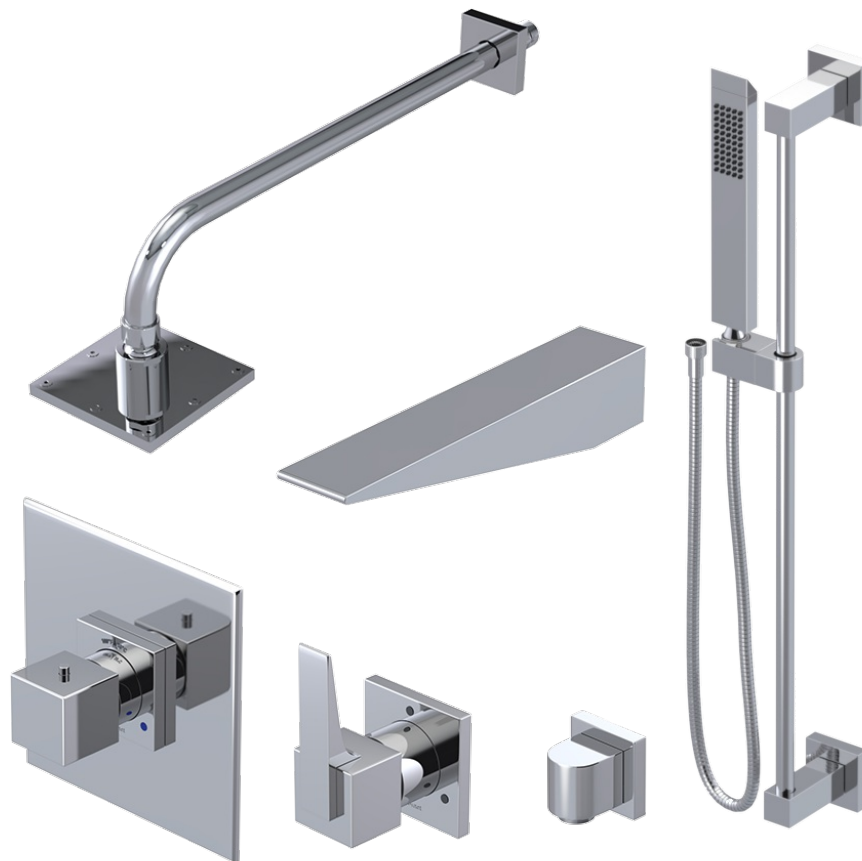

23RSQCHBB Specifications

ADJUSTABLE SLIDE BAR WITH HAND HELD SHOWER ASSEMBLY

WALL MOUNT TUB SPOUT

THREE WAY DIVERTER WITH SHUT-OFFS IN BETWEEN FUNCTIONS

4" SHOWER HEAD WITH WALL MOUNT 16" SHOWER ARM & FLANGE

TEMPERATURE CONTROL VALVE WITH STOPS

INTEGRAL SUPPLY WITH 1/2" NPT X 1/2" NPSM X 3" NIPPLE