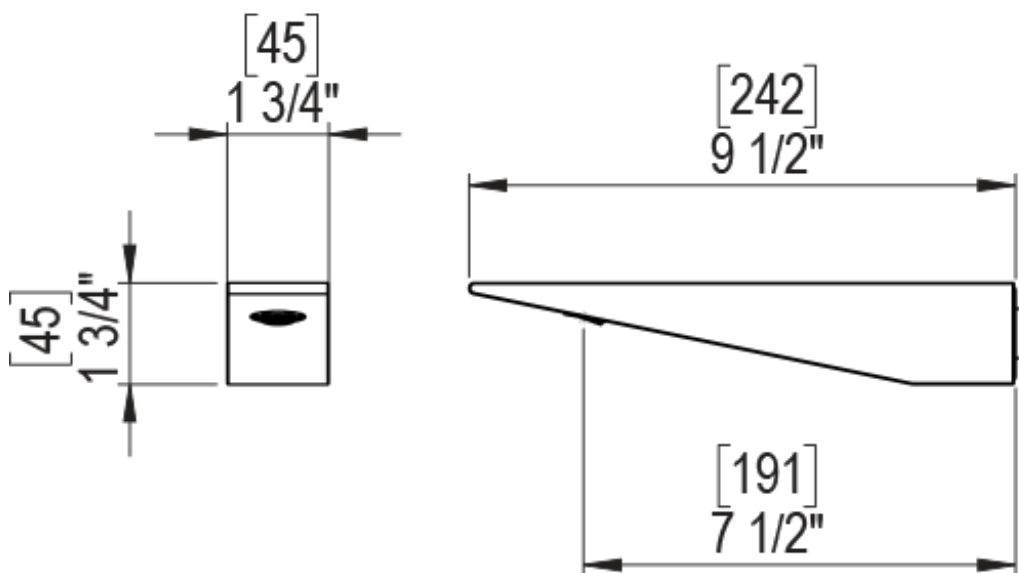

23RSQCHBB Specifications

ADJUSTABLE SLIDE BAR WITH HAND HELD SHOWER ASSEMBLY

WALL MOUNT TUB SPOUT

THREE WAY DIVERTER WITH SHUT-OFFS IN BETWEEN FUNCTIONS

4" SHOWER HEAD WITH WALL MOUNT 16" SHOWER ARM & FLANGE

TEMPERATURE CONTROL VALVE WITH STOPS

INTEGRAL SUPPLY WITH 1/2" NPT X 1/2" NPSM X 3" NIPPLE