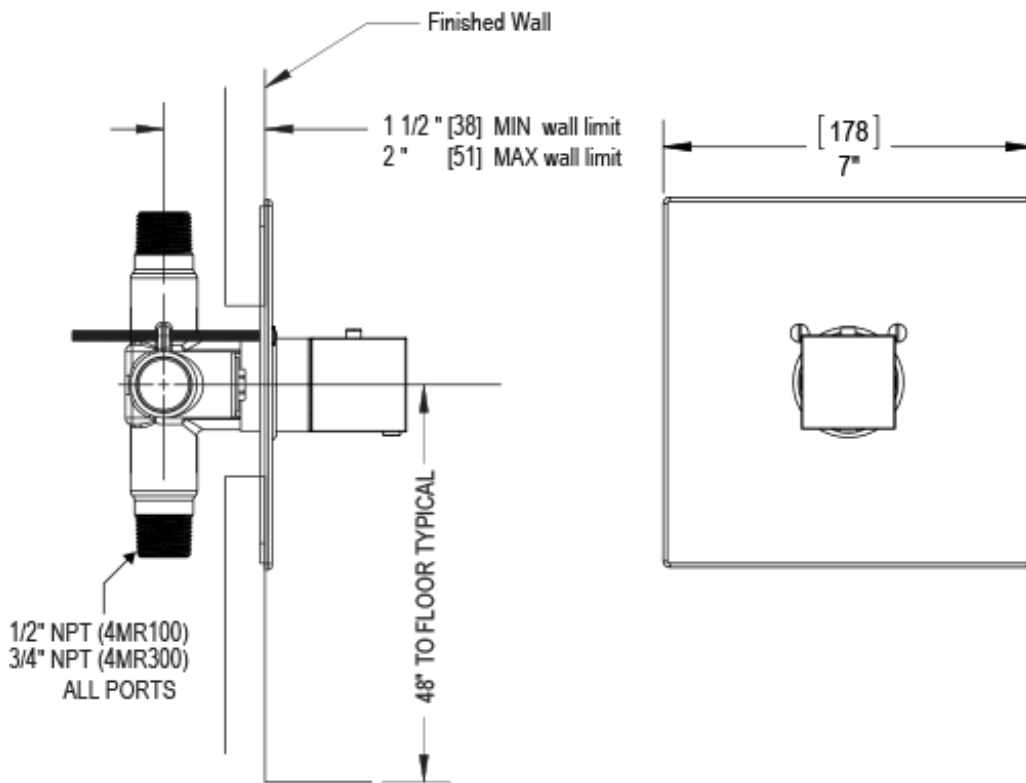

23RSQCHBB Specifications

ADJUSTABLE SLIDE BAR WITH HAND HELD SHOWER ASSEMBLY

WALL MOUNT TUB SPOUT

THREE WAY DIVERTER WITH SHUT-OFFS IN BETWEEN FUNCTIONS

4" SHOWER HEAD WITH WALL MOUNT 16" SHOWER ARM & FLANGE

TEMPERATURE CONTROL VALVE WITH STOPS

INTEGRAL SUPPLY WITH 1/2" NPT X 1/2" NPSM X 3" NIPPLE